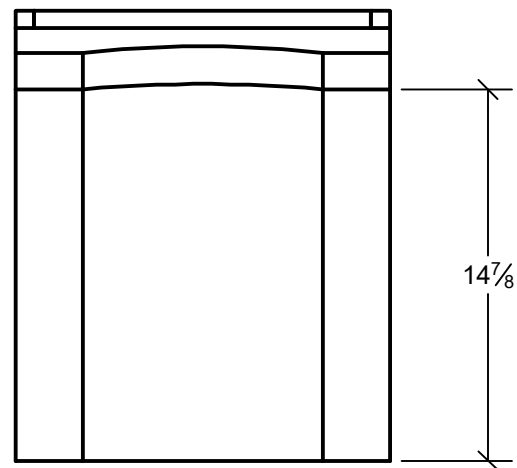

**IRS-VW-1544
COLLABORATION
STOOL**

585 Western Blvd.
Turtle Lake, WI 54889
InfinityRetailServices.com

Part Name:
Collaboration Stool - With Back

Part No:
1544

| | |
|-------------------|--------------------|
| Drawn By: Mike | Date: 1/27/2020 |
|-------------------|--------------------|