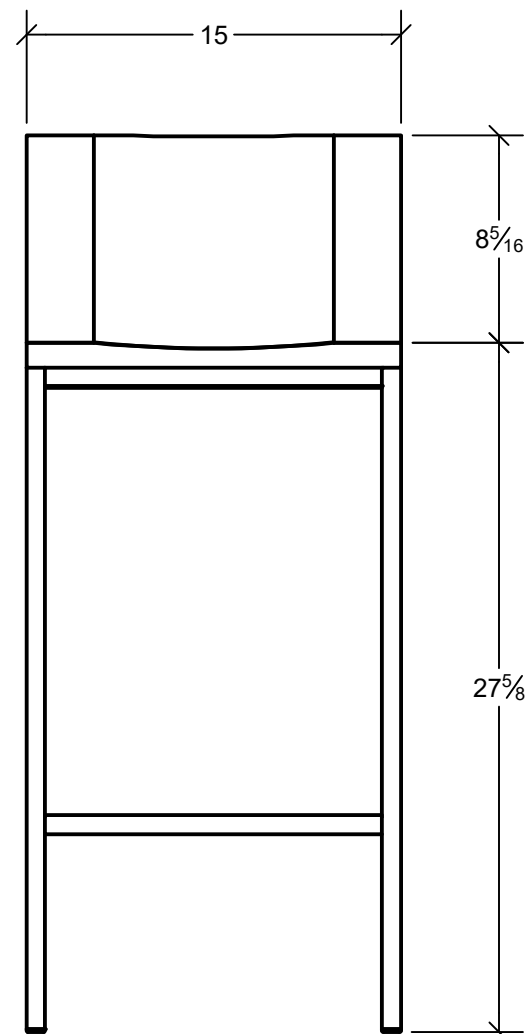

**IRS-VW-1544
COLLABORATION
STOOL**

585 Western Blvd.
Turtle Lake, WI 54889
InfinityRetailServices.com

Part Name:
Collaboration Stool - With Back

Part No:
1544

| | |
|-------------------|--------------------|
| Drawn By: Mike | Date: 1/27/2020 |
|-------------------|--------------------|

| | |
|-----|--------------------|
| REV | Sheet: 28 OF 41 |
|-----|--------------------|