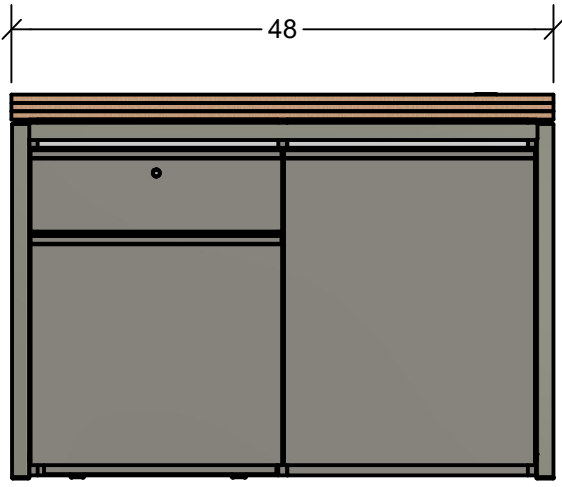

Qty:	Part Number	Description
1	IRS-VW-1325	SALES FLOOR POS
1	S14491GR	3 GALLON TRASH CAN
8	G401ZN	5mm x 11mm SHELF PIN SUPPORT
2	N/A	CONCRETE ANCHOR, 3/8IN DIAMETER, 3IN LONG
1	N/A	LEFT SHELF
1	N/A	RIGHT SHELF
1	IRS-VW-1480	SALES FLOOR POS TOP (ECHO)
1	ELECTRICAL	QUAD BOX - 4FT WHIP

**IRS-VW-1325  
SALES FLOOR POS**

**INFINITY**  
RETAIL SERVICES  
585 Western Blvd.  
Turtle Lake, WI 54889  
InfinityRetailServices.com

Part Name: Sales Floor POS	
Part No: 1325	
Drawn By: Mike	Date: 1/27/2020
REV	Sheet: 27 OF 73