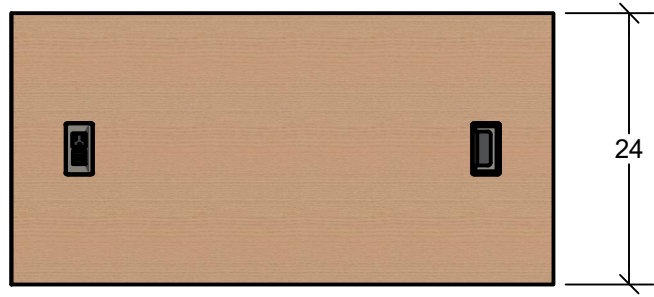

Qty:	Part Number	Description
1	IRS-VW-1325	SALES FLOOR POS
1	S14491GR	3 GALLON TRASH CAN
8	G401ZN	5mm x 11mm SHELF PIN SUPPORT
2	N/A	CONCRETE ANCHOR, 3/8IN DIAMETER, 3IN LONG
1	N/A	LEFT SHELF
1	N/A	RIGHT SHELF
1	IRS-VW-1480	SALES FLOOR POS TOP (ECHO)
1	ELECTRICAL	QUAD BOX - 4FT WHIP