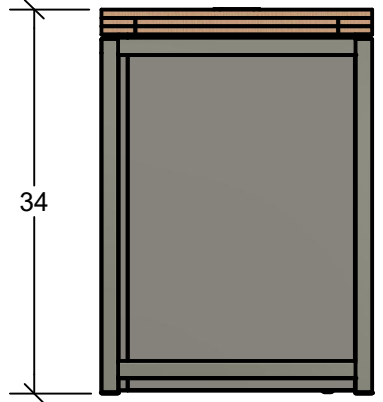

Qty:	Part Number	Description
1	IRS-VW-1325	SALES FLOOR POS
1	S14491GR	3 GALLON TRASH CAN
8	G401ZN	5mm x 11mm SHELF PIN SUPPORT
2	N/A	CONCRETE ANCHOR, 3/8IN DIAMETER, 3IN LONG
1	N/A	LEFT SHELF
1	N/A	RIGHT SHELF
1	IRS-VW-1480	SALES FLOOR POS TOP (ECHO)
1	ELECTRICAL	QUAD BOX - 4FT WHIP

**IRS-VW-1325  
SALES FLOOR POS**

**INFINITY**  
RETAIL SERVICES  
585 Western Blvd.  
Turtle Lake, WI 54889  
InfinityRetailServices.com

Part Name: Sales Floor POS	
Part No: 1325	
Drawn By: Mike	Date: 1/27/2020
REV	Sheet: 27 OF 73