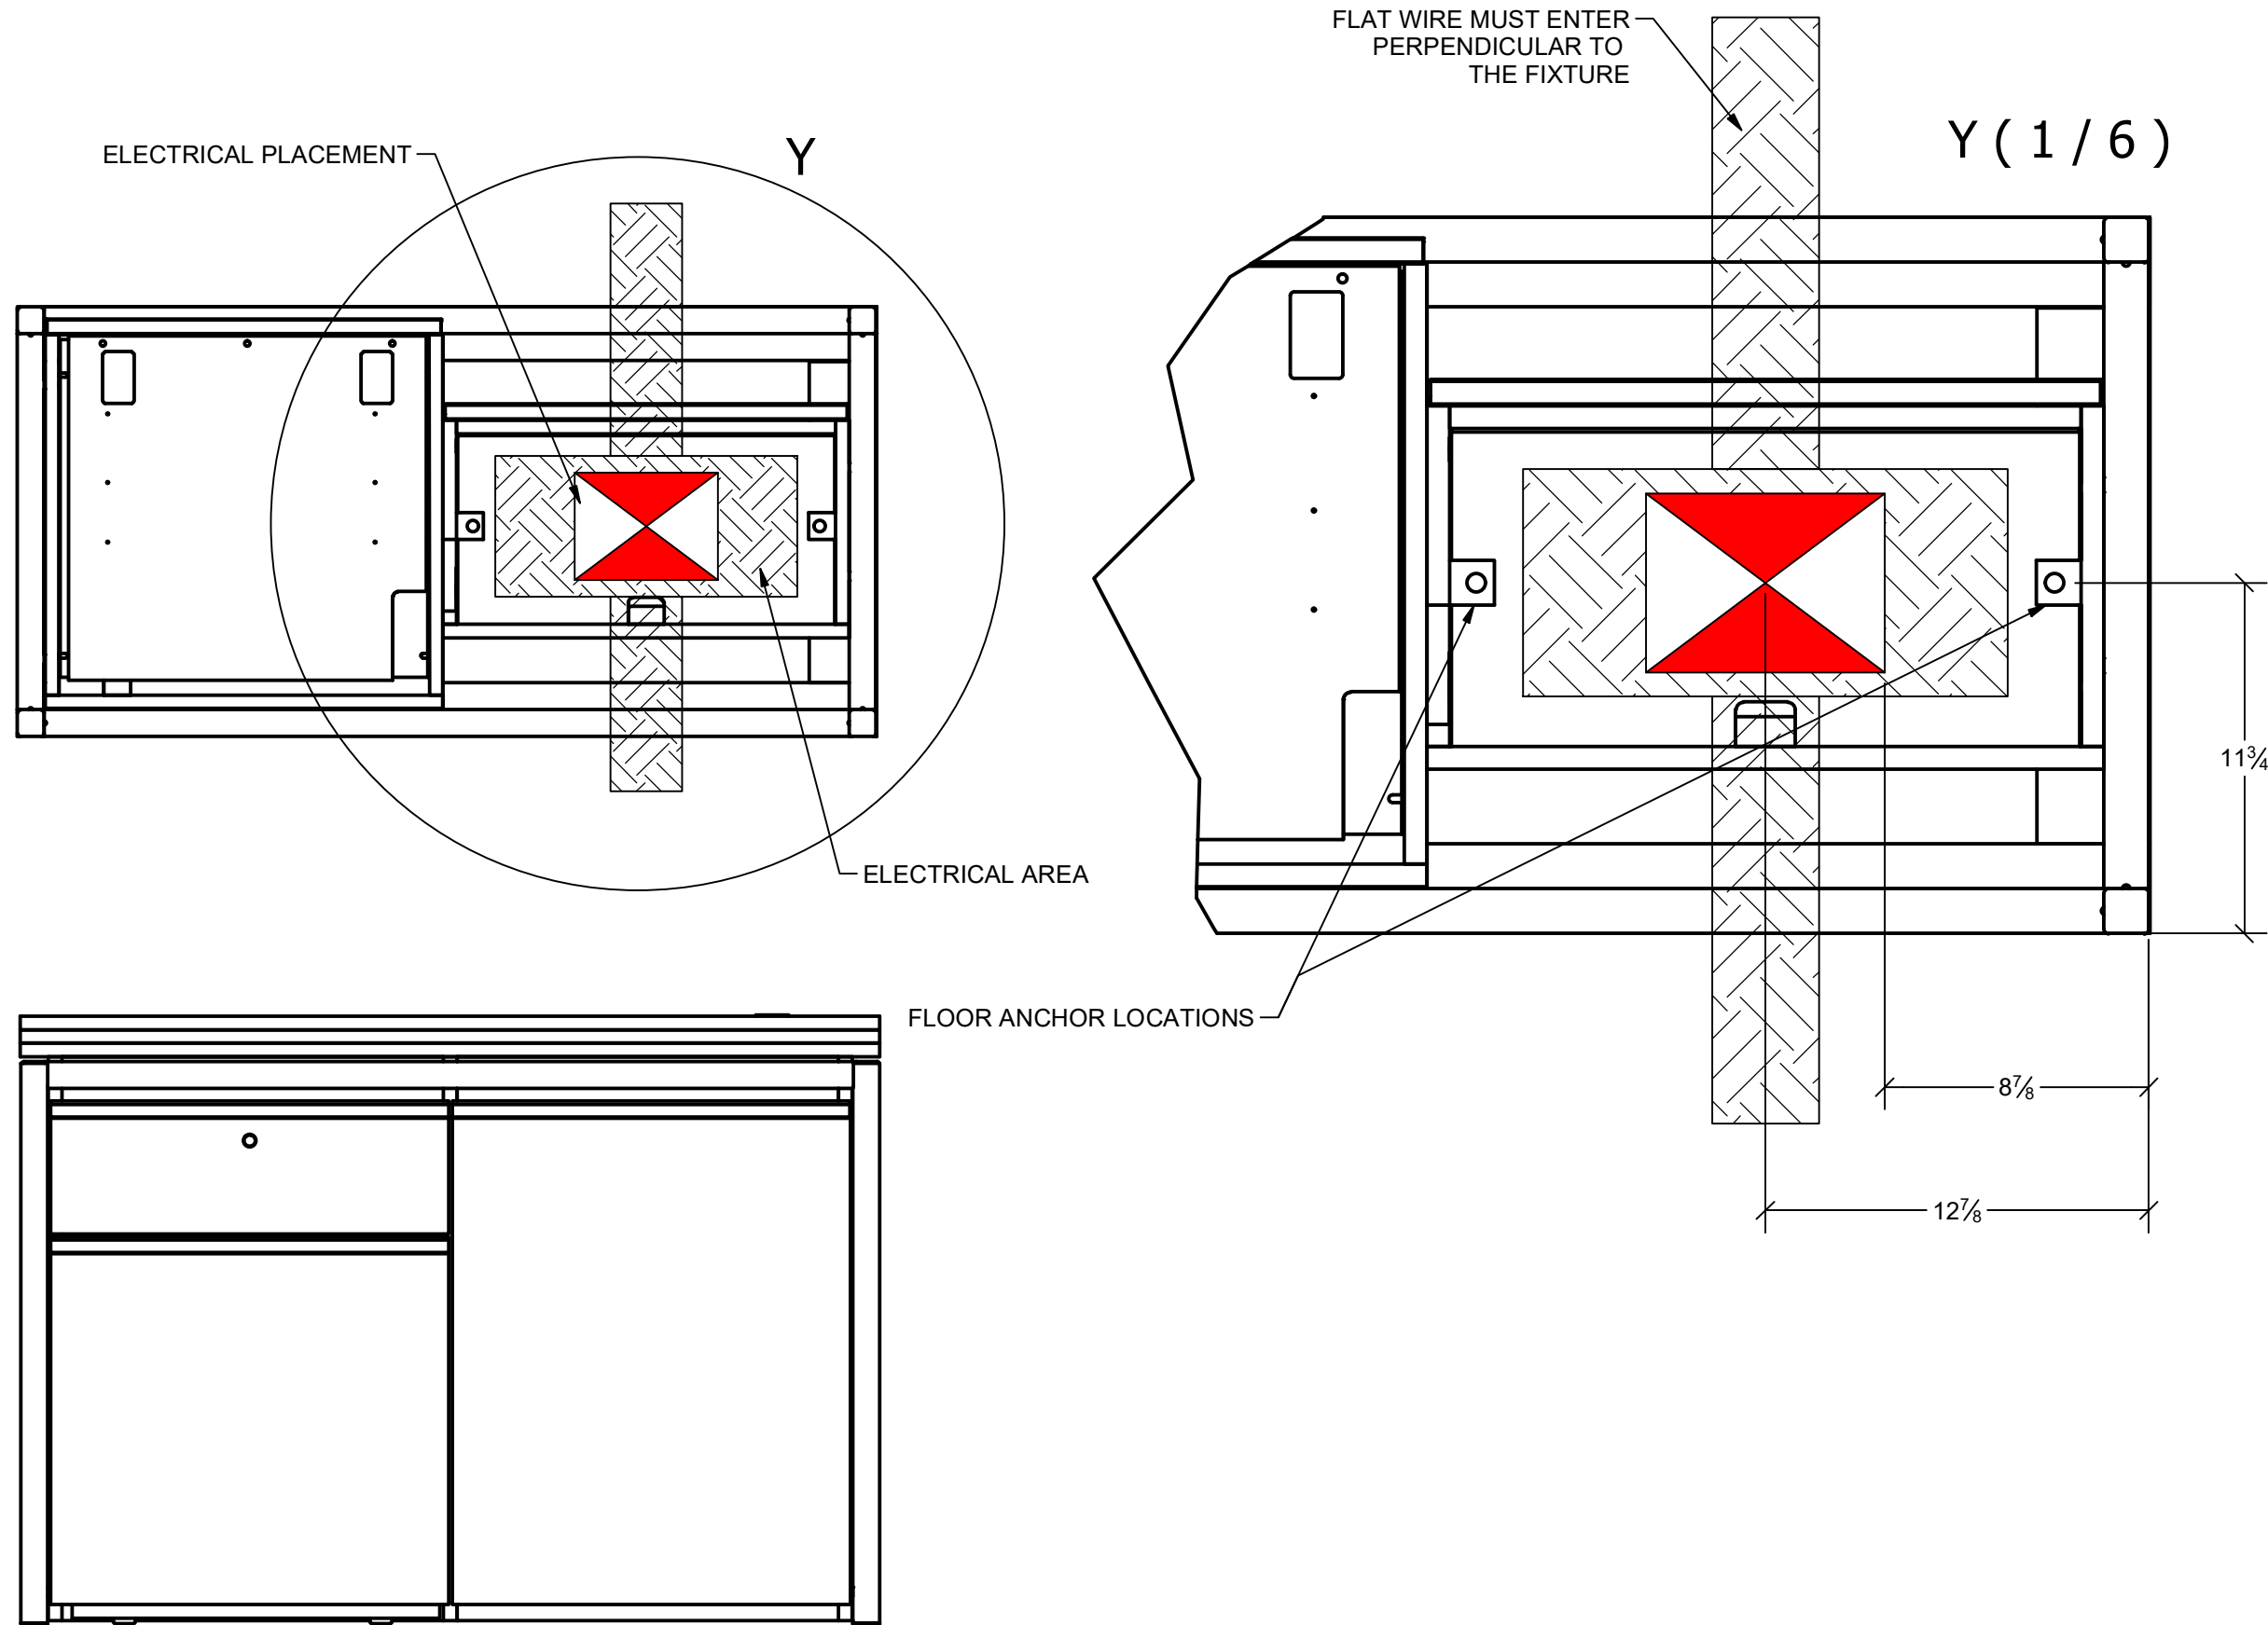

Qty:	Part Number	Description
1	IRS-VW-1325	SALES FLOOR POS
1	S14491GR	3 GALLON TRASH CAN
8	G401ZN	5mm x 11mm SHELF PIN SUPPORT
2	N/A	CONCRETE ANCHOR, 3/8IN DIAMETER, 3IN LONG
1	N/A	LEFT SHELF
1	N/A	RIGHT SHELF
1	IRS-VW-1480	SALES FLOOR POS TOP (ECHO)
1	ELECTRICAL	QUAD BOX - 4FT WHIP

**IRS-VW-1325  
SALES FLOOR POS**

**INFINITY**  
RETAIL SERVICES  
585 Western Blvd.  
Turtle Lake, WI 54889  
InfinityRetailServices.com

Part Name: Sales Floor POS	
Part No: 1325	
Drawn By: Mike	Date: 1/27/2020
REV	Sheet: 27 OF 73

**IRS-VW-1325  
SALES FLOOR POS  
ELECTRICAL DETAIL**

585 Western Blvd.  
Turtle Lake, WI 54889  
InfinityRetailServices.com

Part Name:	Sales Floor POS
Part No:	1325

Drawn By:	Mike	Date:	1/27/2020
REV		Sheet:	28 OF 73