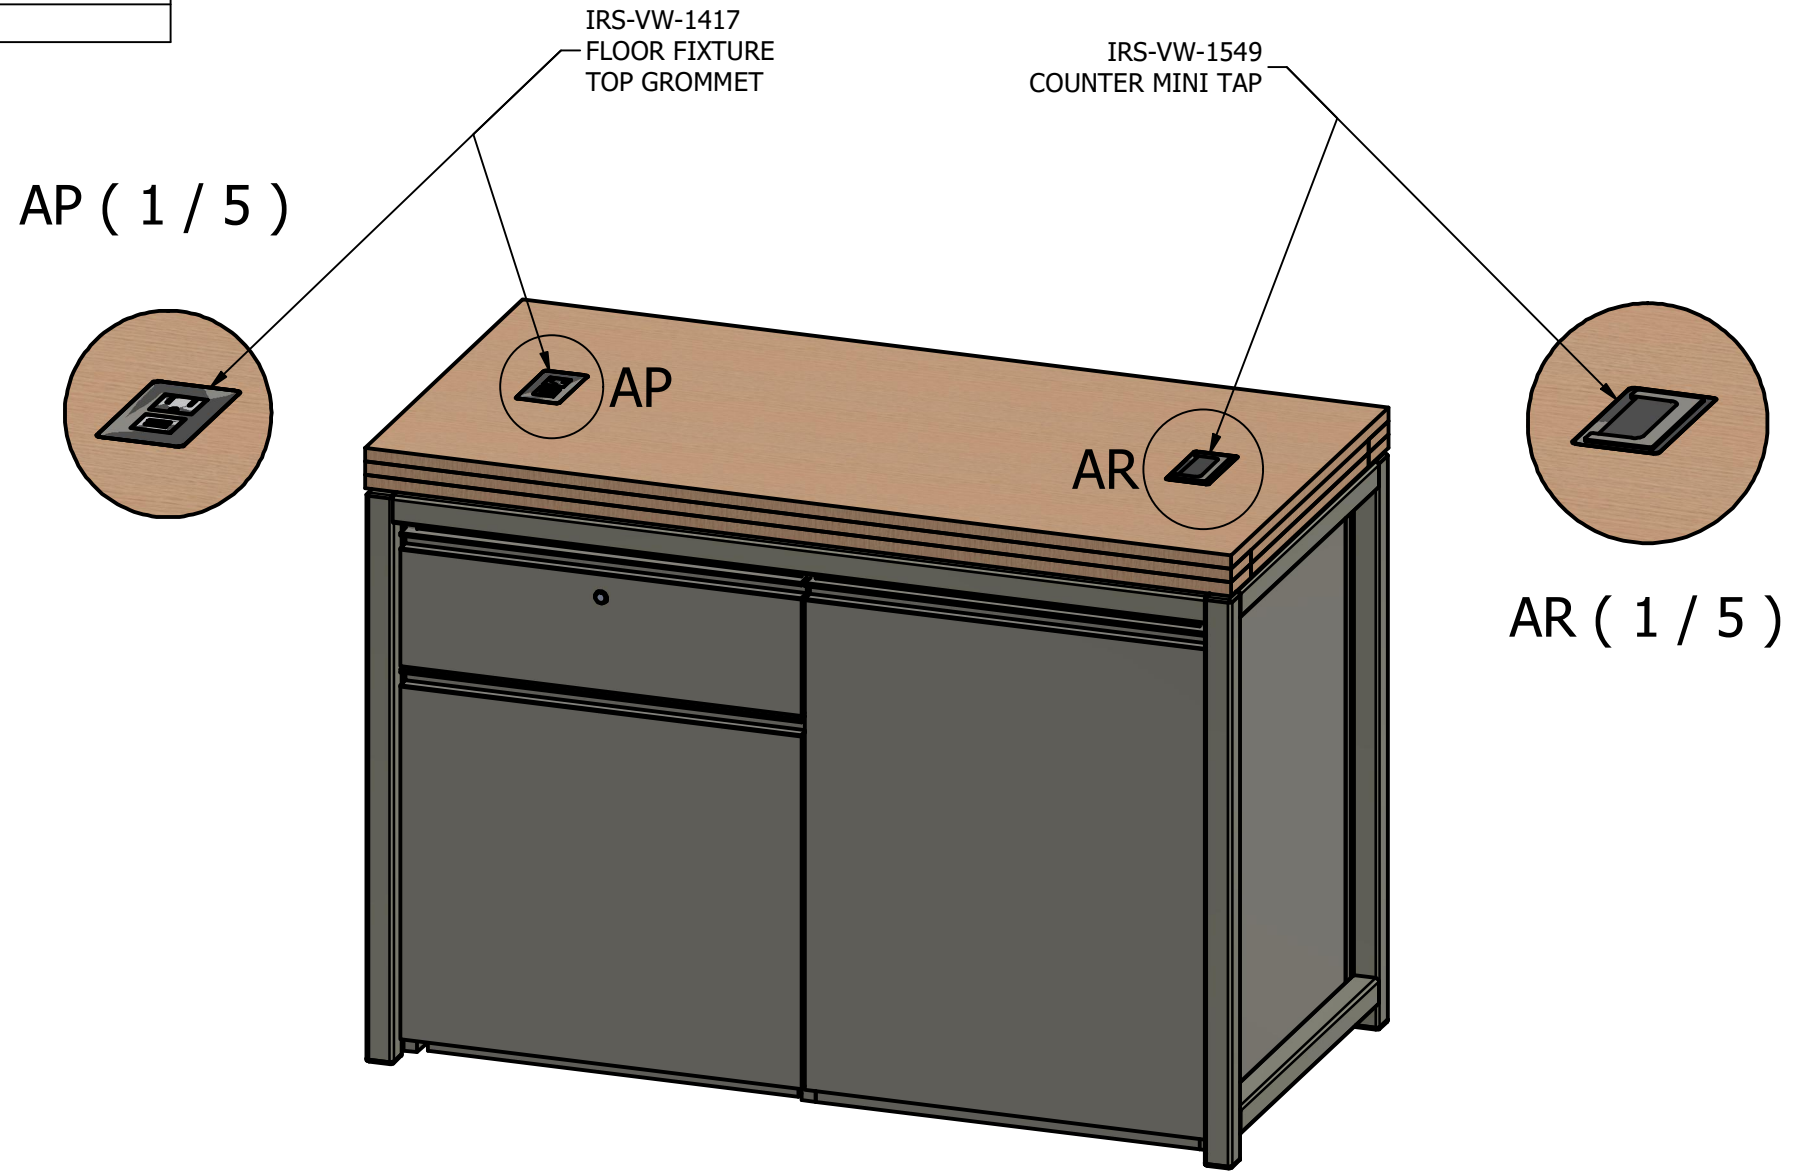

Qty:	Part Number	Description
1	IRS-VW-1325	SALES FLOOR POS
1	S14491GR	3 GALLON TRASH CAN
8	G401ZN	5mm x 11mm SHELF PIN SUPPORT
2	N/A	CONCRETE ANCHOR, 3/8IN DIAMETER, 3IN LONG
1	N/A	LEFT SHELF
1	N/A	RIGHT SHELF
1	IRS-VW-1480	SALES FLOOR POS TOP (ECHO)
1	ELECTRICAL	QUAD BOX - 4FT WHIP

**IRS-VW-1325  
SALES FLOOR POS**

**INFINITY**  
RETAIL SERVICES  
585 Western Blvd.  
Turtle Lake, WI 54889  
InfinityRetailServices.com

Part Name: Sales Floor POS	
Part No: 1325	
Drawn By: Mike	Date: 1/27/2020
REV	Sheet: 27 OF 73

**IRS-VW-1325  
SALES FLOOR POS  
ELECTRICAL DETAIL**

585 Western Blvd.  
Turtle Lake, WI 54889  
InfinityRetailServices.com

Part Name:	Sales Floor POS
Part No:	1325

Drawn By:	Mike	Date:	1/27/2020
REV		Sheet:	28 OF 73