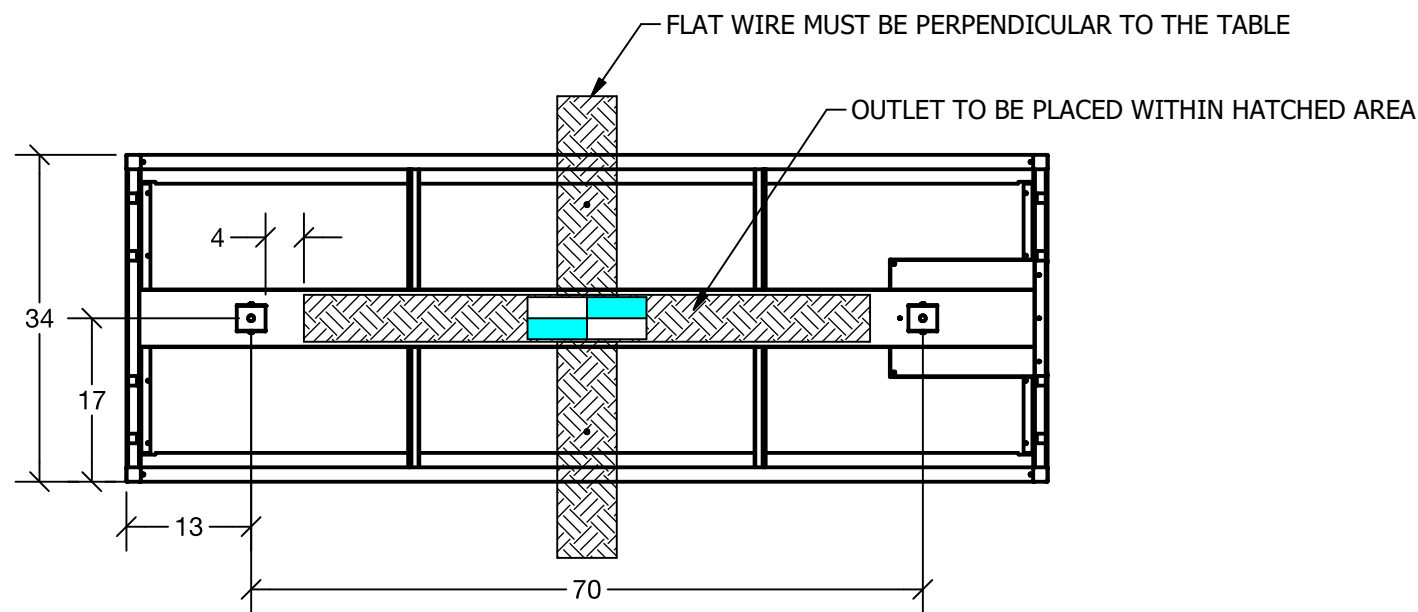

Qty:	Part Number	Description
1	IRS-VW-1385	8FT COLLABORATION TABLE
2	N/A	CONCRETE WEDGE, 3/8IN DIAMETER, 3IN LONG
2	N/A	FLOOR ANCHORED U BRACKETS
4	N/A	SET SCREWS
1	IRS-VW-1485	8FT COLLABORATIOIN TABLE TOP (ECHO)
1	N/A	DUPLEX WITH 15FT WHIP
1	IRS-VW-1545	COLLABORATION TABLE TRASHCAN

**IRS-VW-1385
8FT COLLABORATION
TABLE**

IRS-VW-1545 COLLABORATION TABLE TRASH CAN

585 Western Blvd.
Turtle Lake, WI 54889
InfinityRetailServices.com

Part Name:
8' Collaboration Table

Part No:
1385

Drawn By: **Mike** Date: **1/27/2020**