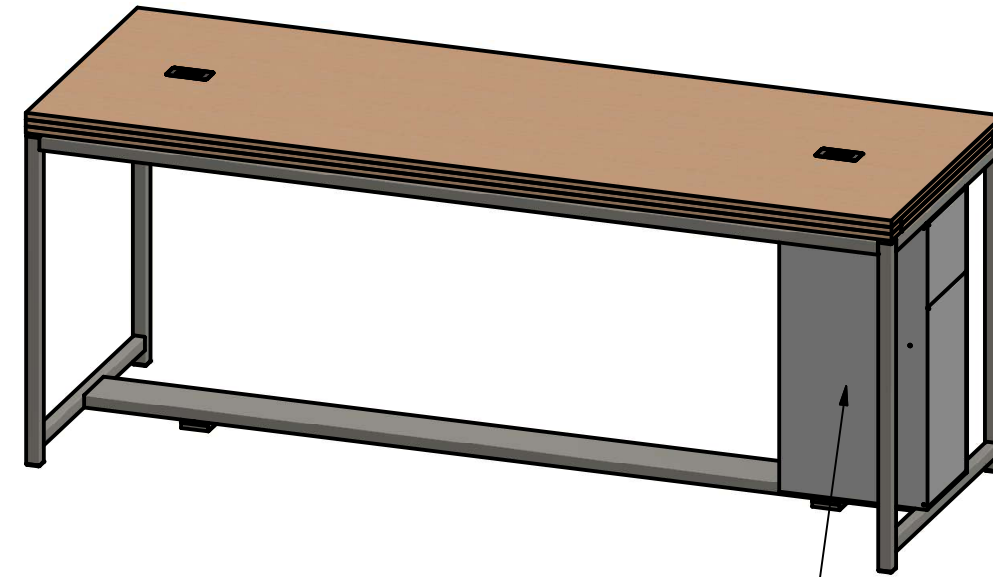

Qty:	Part Number	Description
1	IRS-VW-1385	8FT COLLABORATION TABLE
2	N/A	CONCRETE WEDGE, 3/8IN DIAMETER, 3IN LONG
2	N/A	FLOOR ANCHORED U BRACKETS
4	N/A	SET SCREWS
1	IRS-VW-1485	8FT COLLABORATIOIN TABLE TOP (ECHO)
1	N/A	DUPLEX WITH 15FT WHIP
1	IRS-VW-1545	COLLABORATION TABLE TRASHCAN

**IRS-VW-1385
8FT COLLABORATION
TABLE**

IRS-VW-1545 COLLABORATION TABLE TRASH CAN

585 Western Blvd.
Turtle Lake, WI 54889
InfinityRetailServices.com

Part Name:
8' Collaboration Table

Part No:
1385

Drawn By: **Mike** Date: **1/27/2020**