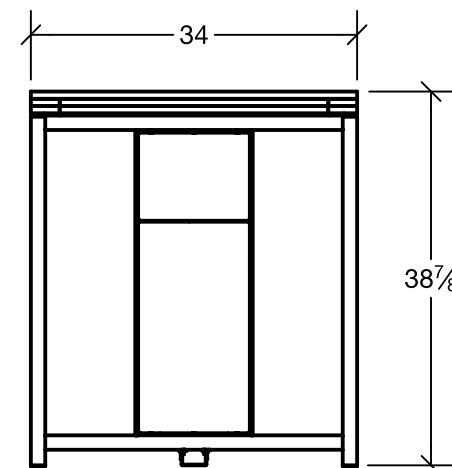

Qty:	Part Number	Description
1	IRS-VW-1385	8FT COLLABORATION TABLE
2	N/A	CONCRETE WEDGE, 3/8IN DIAMETER, 3IN LONG
2	N/A	FLOOR ANCHORED U BRACKETS
4	N/A	SET SCREWS
1	IRS-VW-1485	8FT COLLABORATIOIN TABLE TOP (ECHO)
1	N/A	DUPLEX WITH 15FT WHIP
1	IRS-VW-1545	COLLABORATION TABLE TRASHCAN

**IRS-VW-1385
8FT COLLABORATION
TABLE**

IRS-VW-1545 COLLABORATION TABLE TRASH CAN

585 Western Blvd.
Turtle Lake, WI 54889
InfinityRetailServices.com

Part Name:
8' Collaboration Table

Part No:
1385

Drawn By: **Mike** Date: **1/27/2020**