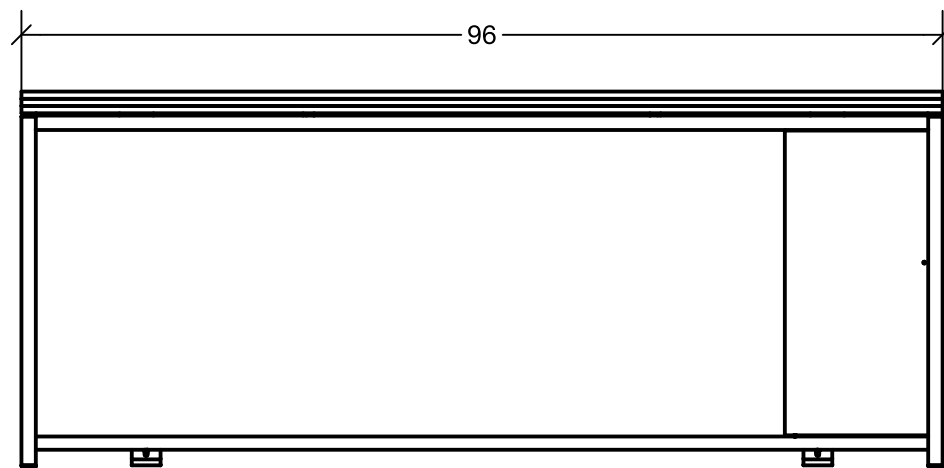

Qty:	Part Number	Description
1	IRS-VW-1385	8FT COLLABORATION TABLE
2	N/A	CONCRETE WEDGE, 3/8IN DIAMETER, 3IN LONG
2	N/A	FLOOR ANCHORED U BRACKETS
4	N/A	SET SCREWS
1	IRS-VW-1485	8FT COLLABORATIOIN TABLE TOP (ECHO)
1	N/A	DUPLEX WITH 15FT WHIP
1	IRS-VW-1545	COLLABORATION TABLE TRASHCAN

**IRS-VW-1385
8FT COLLABORATION
TABLE**

IRS-VW-1545 COLLABORATION TABLE TRASH CAN

585 Western Blvd.
Turtle Lake, WI 54889
InfinityRetailServices.com

Part Name:
8' Collaboration Table

Part No:
1385

Drawn By: **Mike** Date: **1/27/2020**