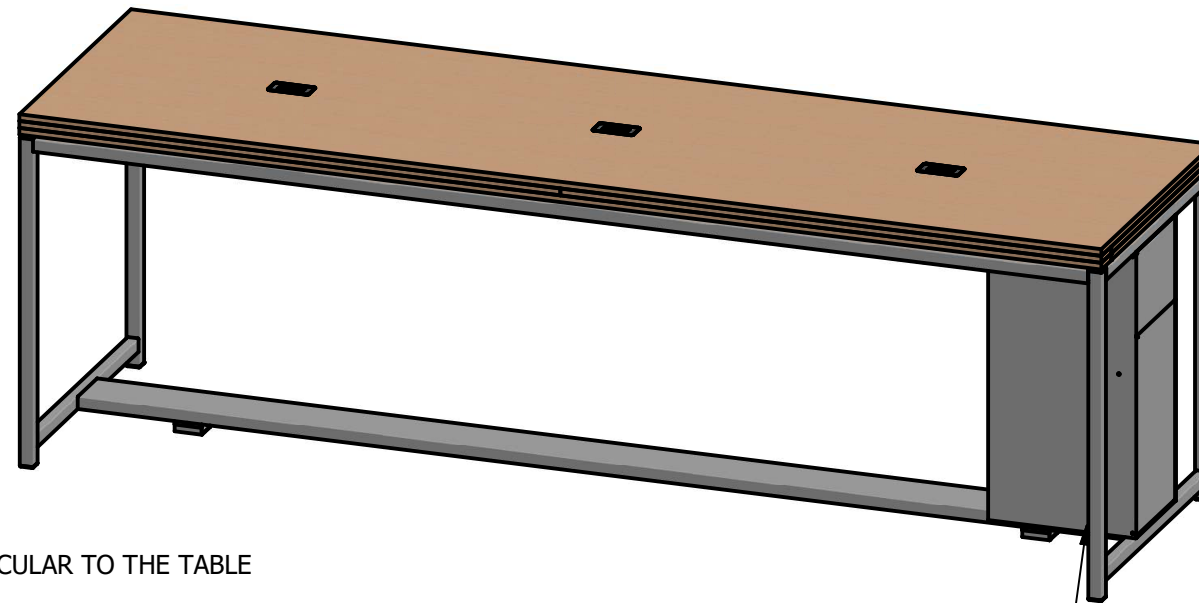

Qty:	Part Number	Description
1	IRS-VW-1384	10FT COLLABORATION TABLE
2	N/A	CONCRETE WEDGE, 3/8IN DIAMETER, 3IN LONG
2	N/A	FLOOR ANCHORED U BRACKETS
4	N/A	SET SCREWS
1	IRS-VW-1481	10FT COLLABORATIOIN TABLE TOP (ECHO)
1	N/A	DUPLEX WITH 16FT WHIP
1	IRS-VW-1545	COLLABORATION TABLE TRASHCAN

**IRS-VW-1384  
10FT COLLABORATION  
TABLE**

IRS-VW-1545 COLLABORATION TABLE TRASH CAN

585 Western Blvd.  
Turtle Lake, WI 54889  
InfinityRetailServices.com

Part Name:	10' Collaboration Table
Part No:	1385