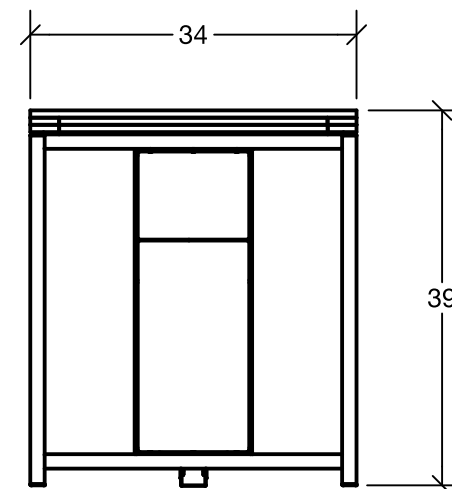

Qty:	Part Number	Description
1	IRS-VW-1384	10FT COLLABORATION TABLE
2	N/A	CONCRETE WEDGE, 3/8IN DIAMETER, 3IN LONG
2	N/A	FLOOR ANCHORED U BRACKETS
4	N/A	SET SCREWS
1	IRS-VW-1481	10FT COLLABORATIOIN TABLE TOP (ECHO)
1	N/A	DUPLEX WITH 16FT WHIP
1	IRS-VW-1545	COLLABORATION TABLE TRASHCAN

**IRS-VW-1384  
10FT COLLABORATION  
TABLE**

IRS-VW-1545 COLLABORATION TABLE TRASH CAN

585 Western Blvd.  
Turtle Lake, WI 54889  
InfinityRetailServices.com

Part Name:	10' Collaboration Table
Part No:	1385