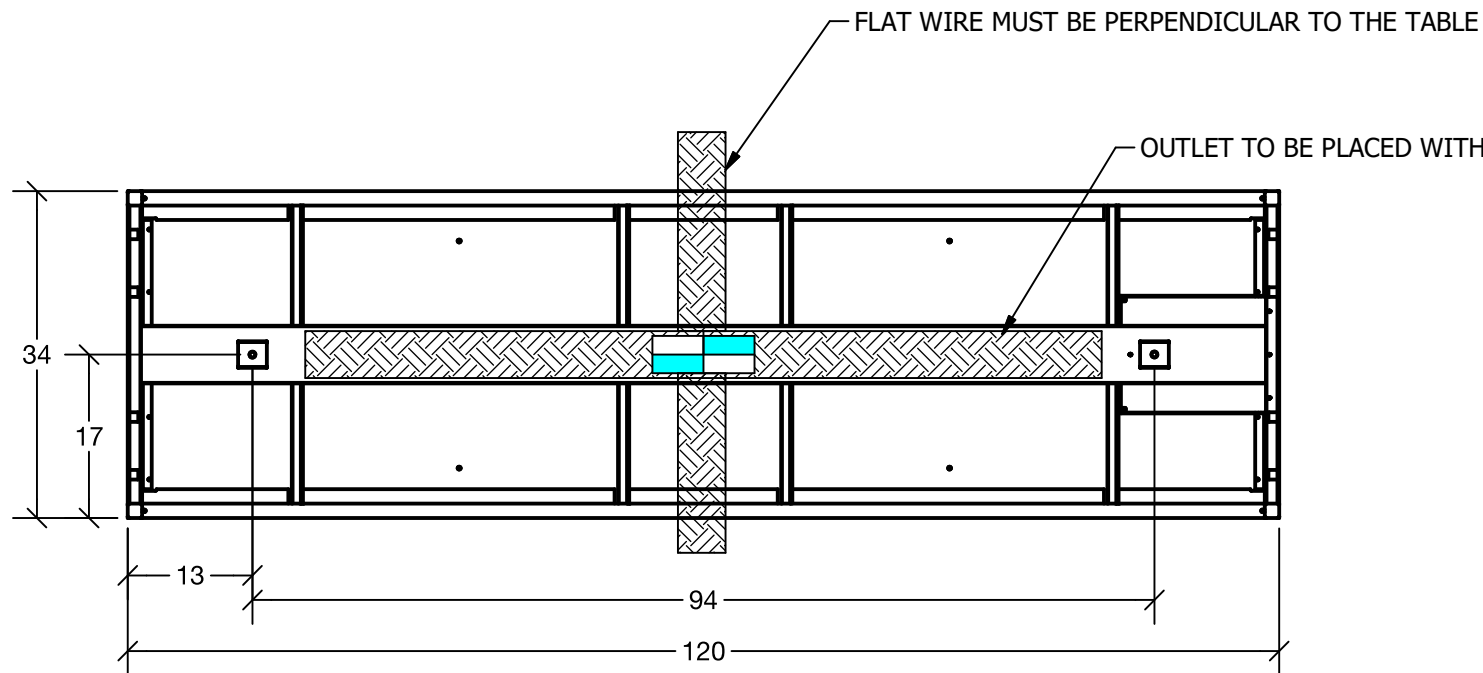

Qty:	Part Number	Description
1	IRS-VW-1384	10FT COLLABORATION TABLE
2	N/A	CONCRETE WEDGE, 3/8IN DIAMETER, 3IN LONG
2	N/A	FLOOR ANCHORED U BRACKETS
4	N/A	SET SCREWS
1	IRS-VW-1481	10FT COLLABORATIOIN TABLE TOP (ECHO)
1	N/A	DUPLEX WITH 16FT WHIP
1	IRS-VW-1545	COLLABORATION TABLE TRASHCAN

**IRS-VW-1384  
10FT COLLABORATION  
TABLE**

IRS-VW-1545 COLLABORATION TABLE TRASH CAN

585 Western Blvd.  
Turtle Lake, WI 54889  
InfinityRetailServices.com

Part Name:	10' Collaboration Table
Part No:	1385