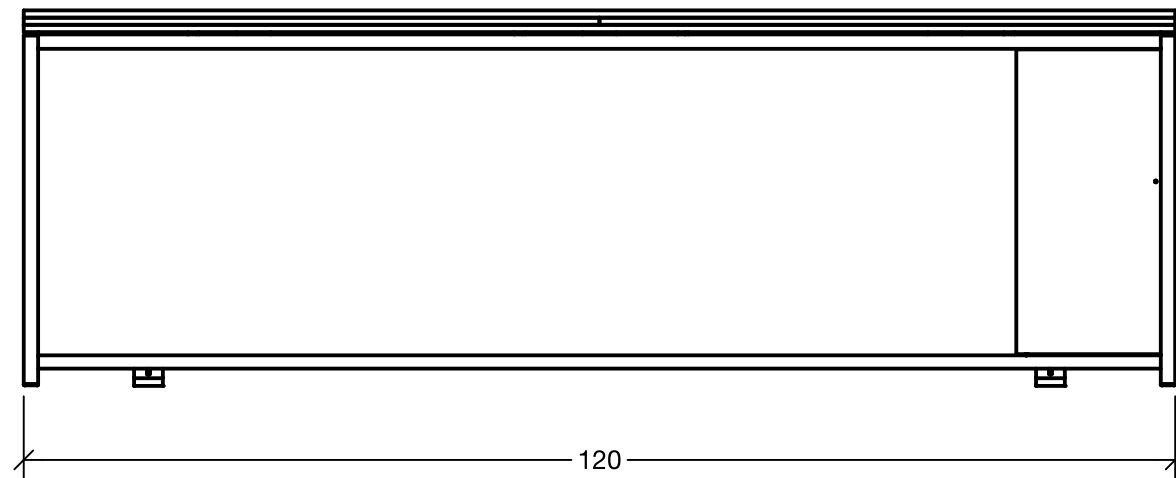

Qty:	Part Number	Description
1	IRS-VW-1384	10FT COLLABORATION TABLE
2	N/A	CONCRETE WEDGE, 3/8IN DIAMETER, 3IN LONG
2	N/A	FLOOR ANCHORED U BRACKETS
4	N/A	SET SCREWS
1	IRS-VW-1481	10FT COLLABORATIOIN TABLE TOP (ECHO)
1	N/A	DUPLEX WITH 16FT WHIP
1	IRS-VW-1545	COLLABORATION TABLE TRASHCAN

**IRS-VW-1384  
10FT COLLABORATION  
TABLE**

IRS-VW-1545 COLLABORATION TABLE TRASH CAN

585 Western Blvd.  
Turtle Lake, WI 54889  
InfinityRetailServices.com

Part Name:	10' Collaboration Table
Part No:	1385