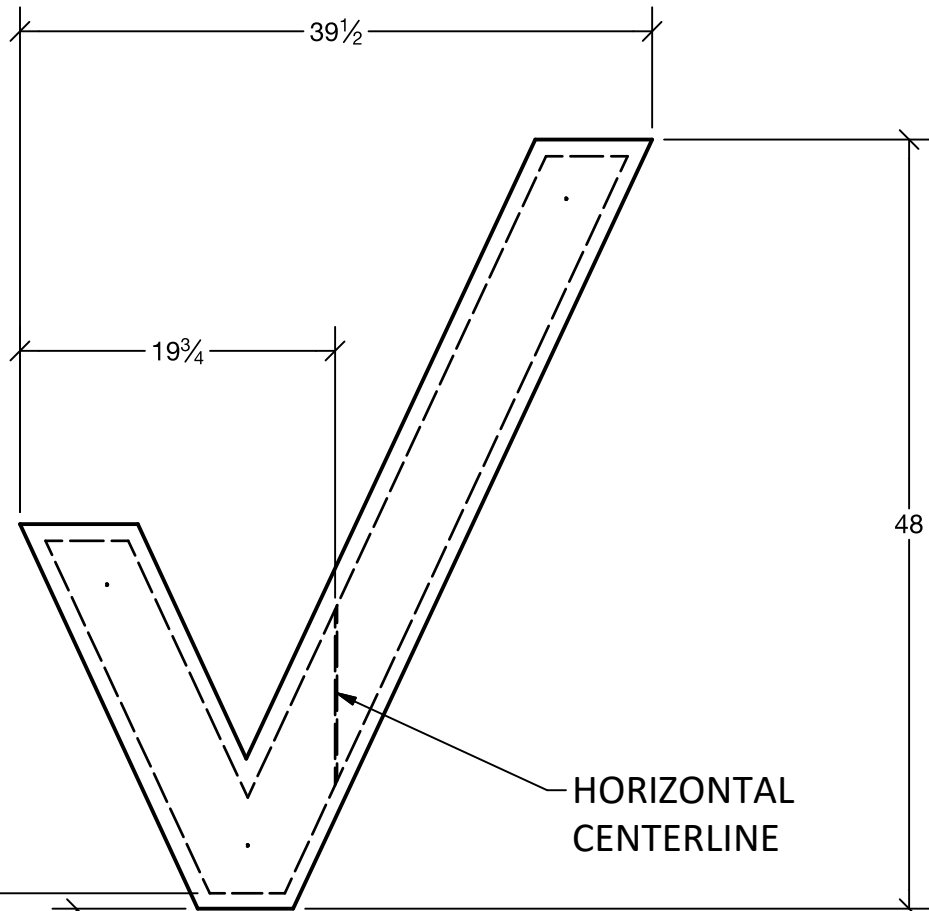

Qty:	Part Number	Description
1	IRS-VW-1374	48IN Checkmark
4	N/A	#8x3IN STEEL STUD SCREW
3	N/A	NO.6 1IN, PAN HEAD SHEET METAL SCREW (POSSIBLY INSTALLED)

TRANSPARENT VIEW

CHECKMARK BACKING AFF

48 1/2"

47 1/2"

CHECKMARK OVERLAY AFF

**IRS-VW-1374  
48IN CHECKMARK**

585 Western Blvd.  
Turtle Lake, WI 54889  
InfinityRetailServices.com

Part Name:	48IN Checkmark
Part No:	1374

Drawn By:	Mike	Date:	1/27/2020
REV	0	Sheet:	21 OF 71