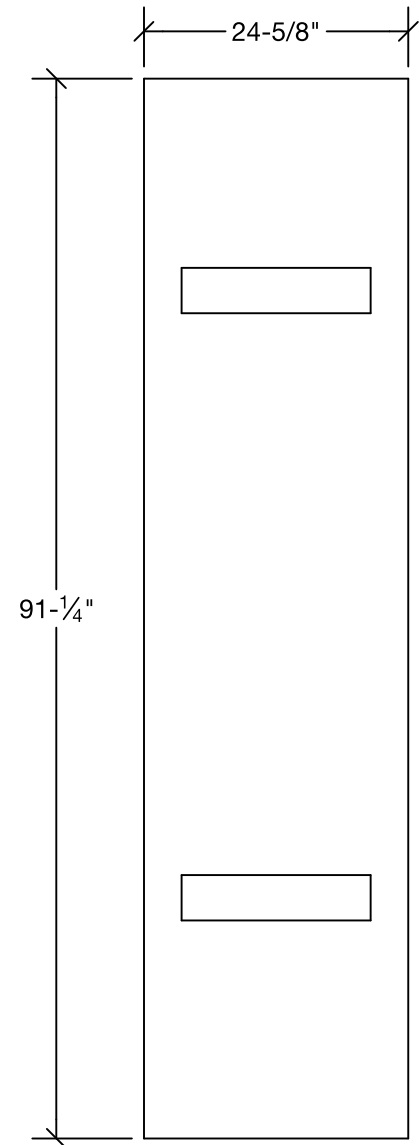

Qty:	Part Number	Description
1	IRS-VW-1434	FREE STANDING BAY ANCHOR
1		CONCRETE WEDGE BOLTS
8		#8 1IN WOOD SCREWS

IRS-VW-1363  
2FT FS OUTER PANEL

IRS-VW-1364  
2 FT FS INNER PANEL

IRS-VW-1365  
4FT FS OUTER PANEL

IRS-VW-1366  
4FT FS INNER PANEL

91-1/4"

**FREE STANDING  
FINISH BACK  
PANELS**

585 Western Blvd.  
Turtle Lake, WI 54889  
InfinityRetailServices.com

Part Name:

Part No:

Drawn By: Mike Date: 1/27/2020

REV 0 Sheet: 17 OF 71