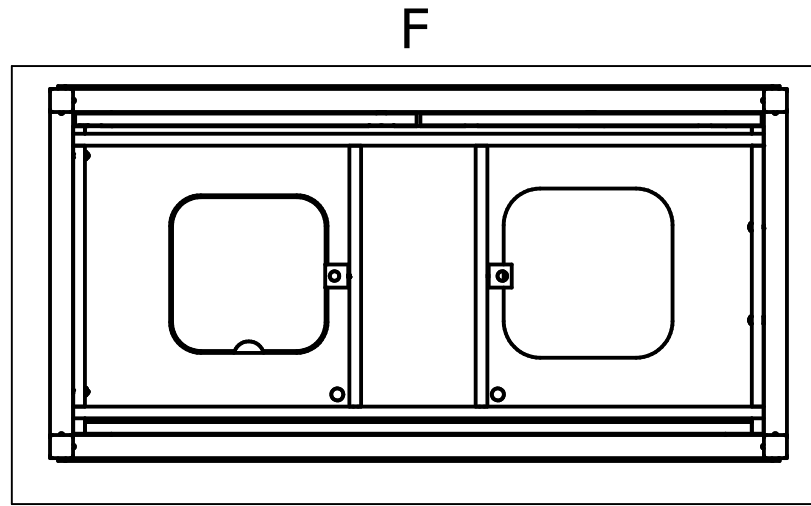

Qty:	Part Number	Description
1	IRS-VW-1478	IN-STORE PICK UP
8	G401ZN	5mm x 11mm SHELF PIN SUPPORT
2	N/A	CONCRETE ANCHOR, 3/8IN DIAMETER, 3IN LONG
2	N/A	1/2"x1.5" LAG SCREWS
4	N/A	Keys
1	13057313	APG CASH DRAWER
1	ELECTRICAL	QUAD BOX - 4FT WHIP

**IRS-VW-1478  
IN-STORE PICK UP**

585 Western Blvd.  
Turtle Lake, WI 54889  
InfinityRetailServices.com

Part Name: ISPU (In Store Pick-Up)

Part No: 1478-R2

Drawn By: Mike Date: 1/27/2020

REV: 0 Sheet: 28 OF 71

**IRS-VW-1478  
IN-STORE PICK UP  
ELECTRICAL DETAIL**

585 Western Blvd.  
Turtle Lake, WI 54889  
InfinityRetailServices.com

Part Name:  
ISPU (In Store Pick-Up)

Part No:  
1478-R2

Drawn By: Mike Date: 1/27/2020