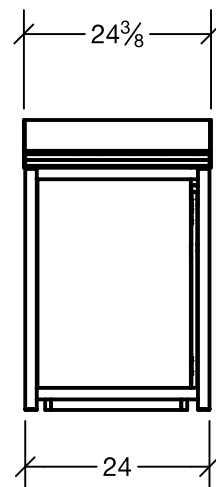

Qty:	Part Number	Description
1	IRS-VW-1478	IN-STORE PICK UP
8	G401ZN	5mm x 11mm SHELF PIN SUPPORT
2	N/A	CONCRETE ANCHOR, 3/8IN DIAMETER, 3IN LONG
2	N/A	1/2"x1.5" LAG SCREWS
4	N/A	Keys
1	13057313	APG CASH DRAWER
1	ELECTRICAL	QUAD BOX - 4FT WHIP

**IRS-VW-1478  
IN-STORE PICK UP**

585 Western Blvd.  
Turtle Lake, WI 54889  
InfinityRetailServices.com

Part Name: ISPU (In Store Pick-Up)

Part No: 1478-R2

Drawn By: Mike Date: 1/27/2020

REV: 0 Sheet: 28 OF 71

**IRS-VW-1478  
IN-STORE PICK UP  
ELECTRICAL DETAIL**

585 Western Blvd.  
Turtle Lake, WI 54889  
InfinityRetailServices.com

Part Name:  
ISPU (In Store Pick-Up)

Part No:  
1478-R2

Drawn By: Mike Date: 1/27/2020