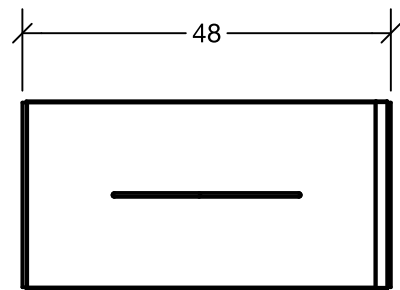

Qty:	Part Number	Description
1	IRS-VW-1478	IN-STORE PICK UP
8	G401ZN	5mm x 11mm SHELF PIN SUPPORT
2	N/A	CONCRETE ANCHOR, 3/8IN DIAMETER, 3IN LONG
2	N/A	1/2"x1.5" LAG SCREWS
4	N/A	Keys
1	13057313	APG CASH DRAWER
1	ELECTRICAL	QUAD BOX - 4FT WHIP

**IRS-VW-1478  
IN-STORE PICK UP**

585 Western Blvd.  
Turtle Lake, WI 54889  
InfinityRetailServices.com

Part Name: ISPU (In Store Pick-Up)

Part No: 1478-R2

Drawn By: Mike Date: 1/27/2020

REV: 0 Sheet: 28 OF 71