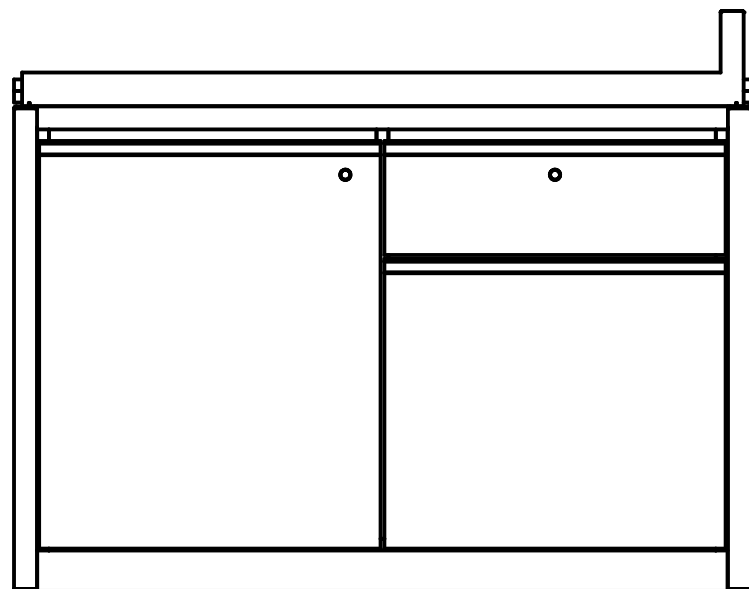

**IRS-VW-1478
IN-STORE PICK UP
ELECTRICAL DETAIL**

585 Western Blvd.
Turtle Lake, WI 54889
InfinityRetailServices.com

Part Name:
ISPU (In Store Pick-Up)

Part No:
1478-R2

Drawn By: Mike Date: 1/27/2020

REV 0 Sheet: 29 OF 71