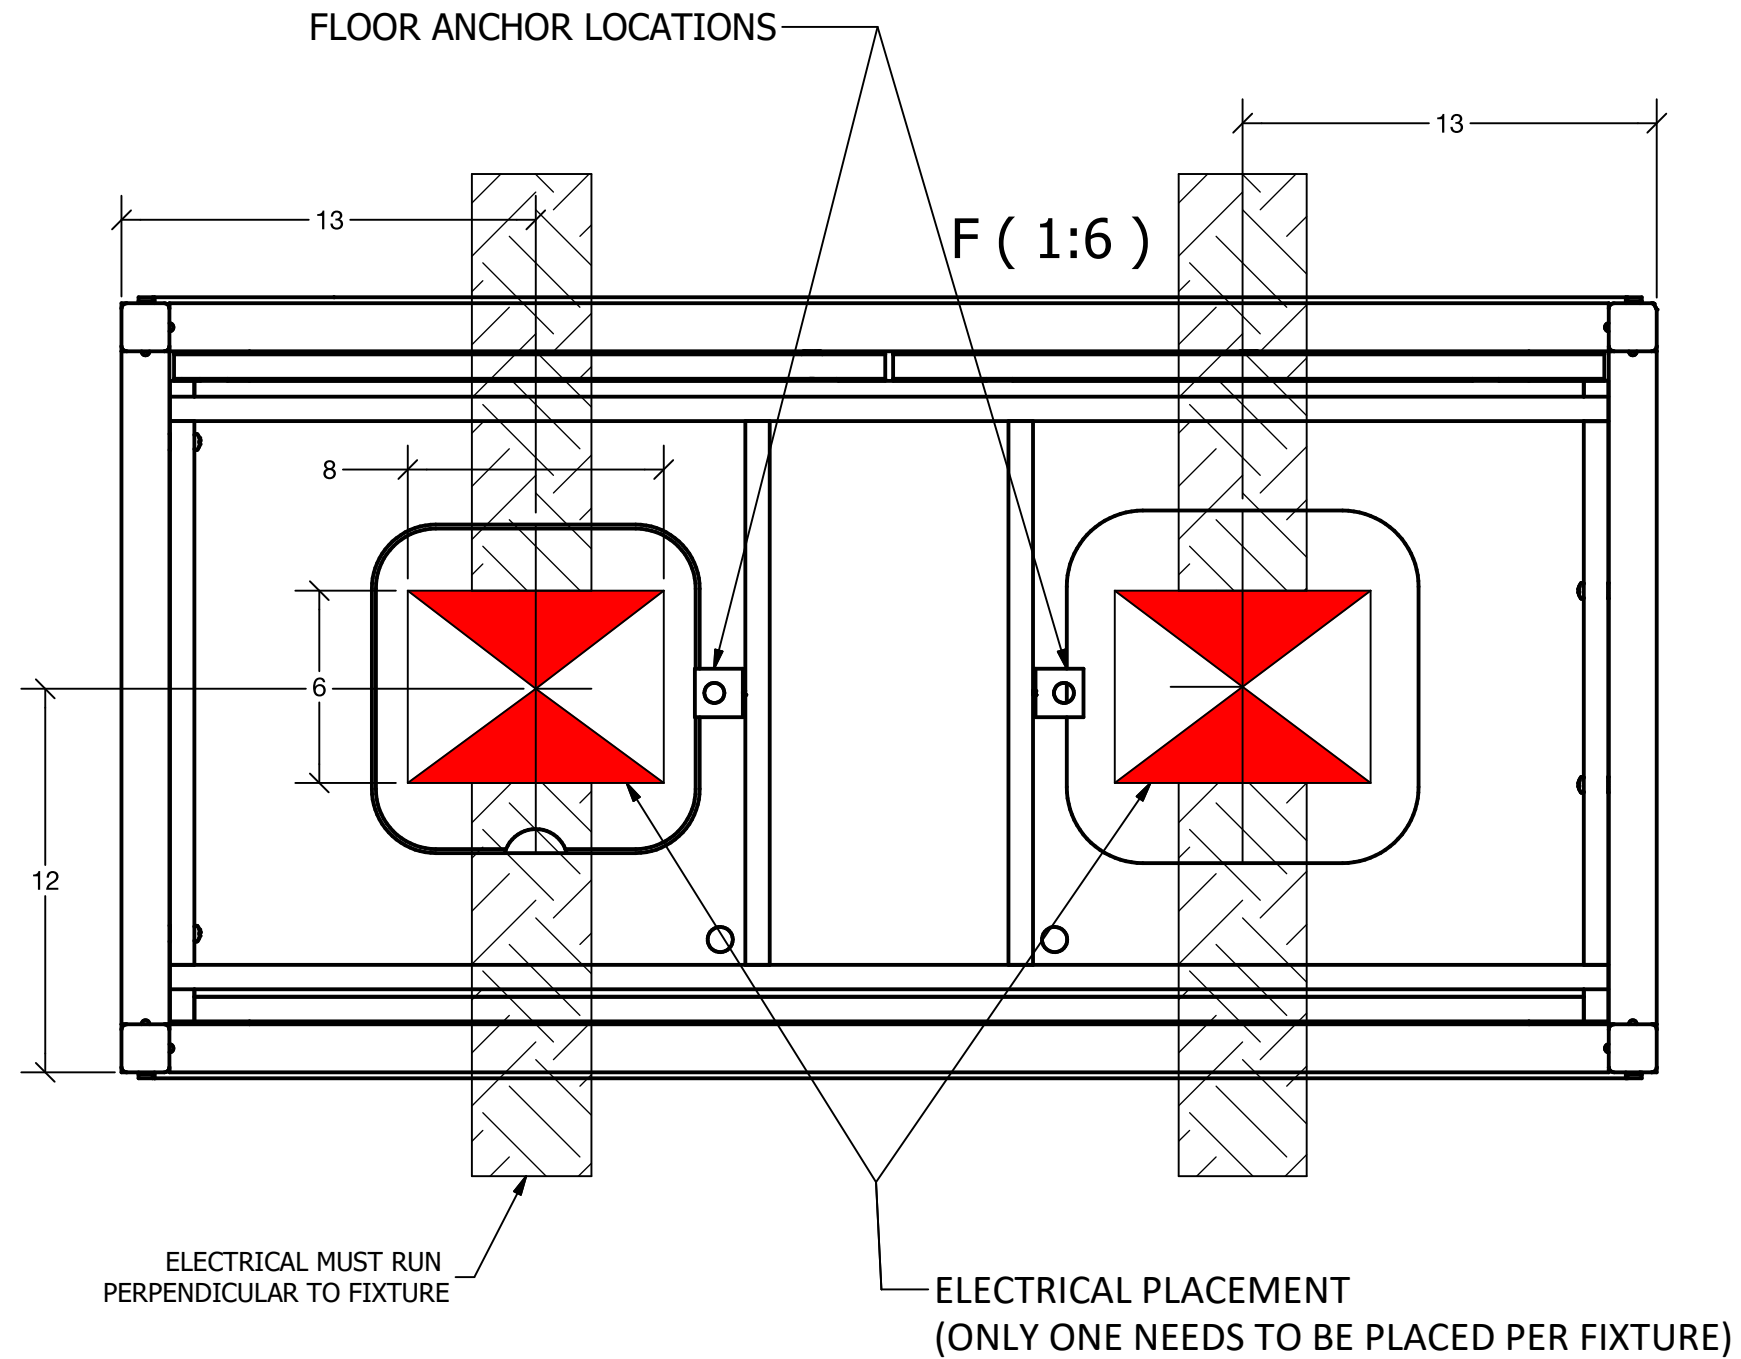

**IRS-VW-1478  
IN-STORE PICK UP  
ELECTRICAL DETAIL**

585 Western Blvd.  
Turtle Lake, WI 54889  
InfinityRetailServices.com

Part Name:  
ISPU (In Store Pick-Up)

Part No:  
1478-R2

Drawn By: Mike Date: 1/27/2020