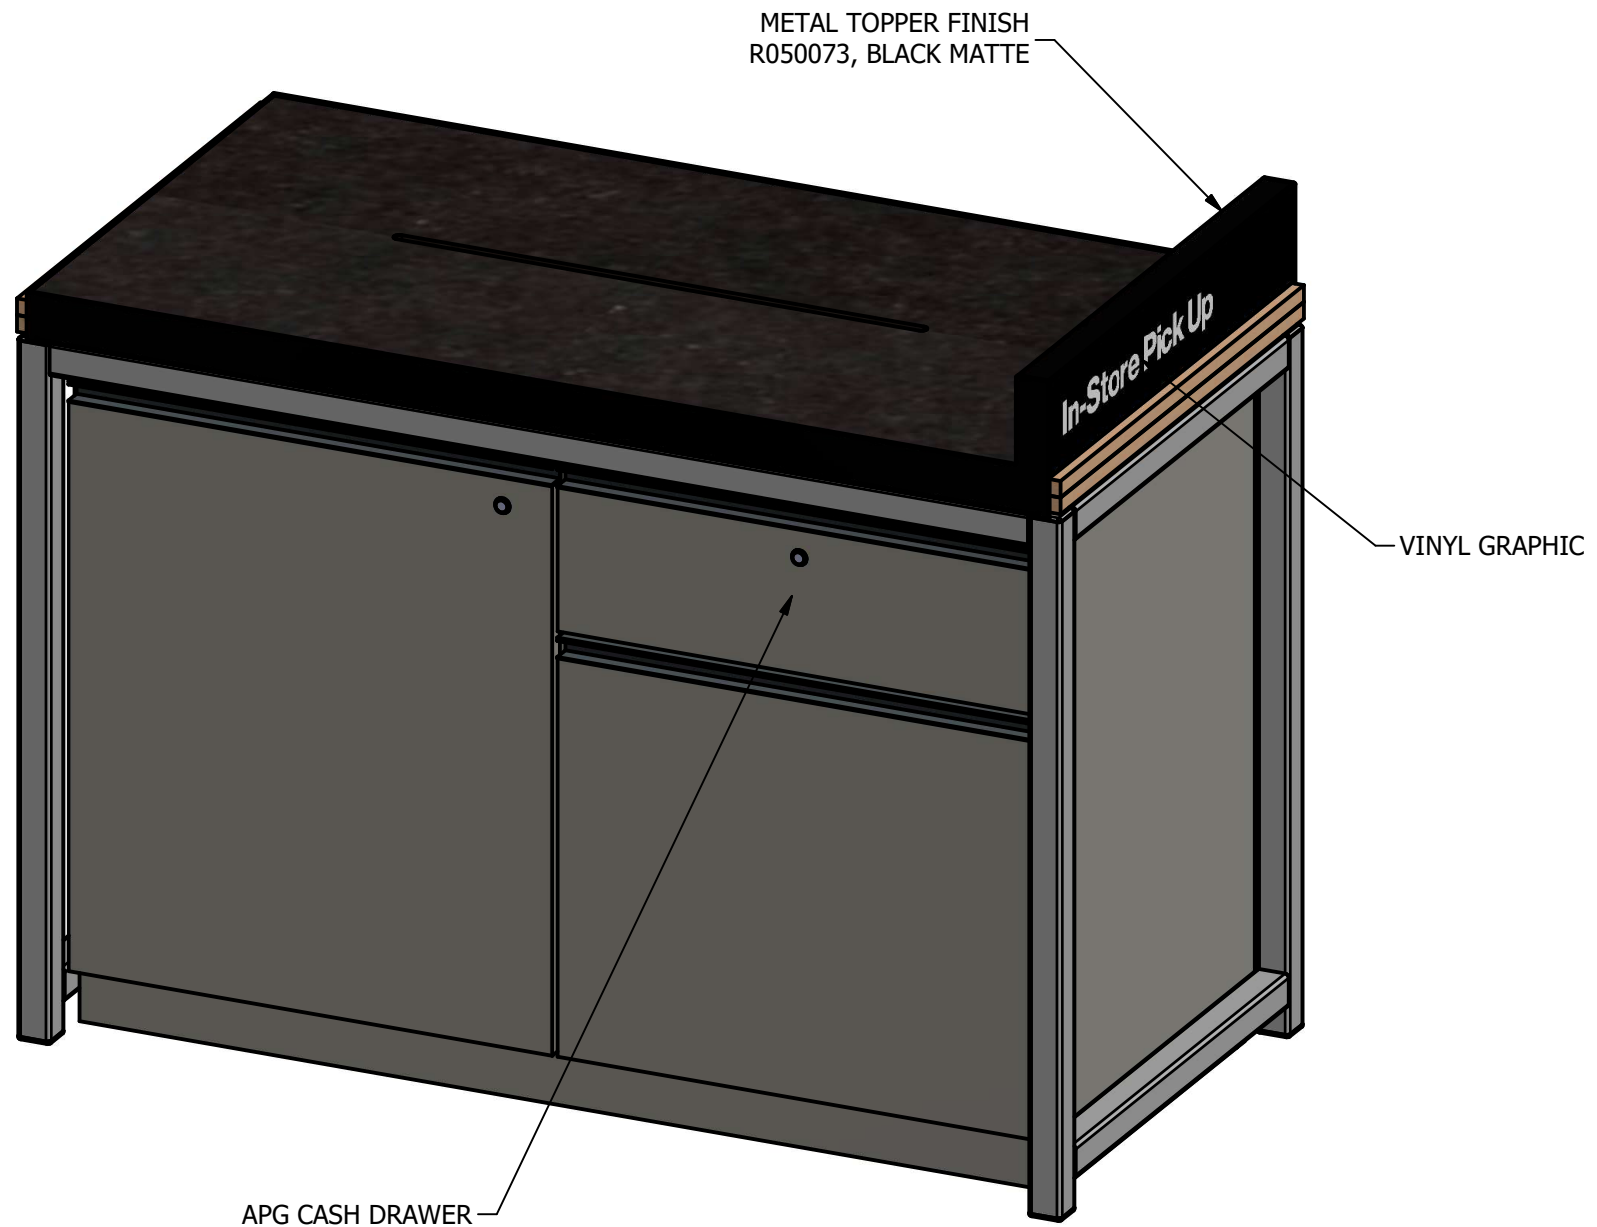

Qty:	Part Number	Description
1	IRS-VW-1478	IN-STORE PICK UP
8	G401ZN	5mm x 11mm SHELF PIN SUPPORT
2	N/A	CONCRETE ANCHOR, 3/8IN DIAMETER, 3IN LONG
2	N/A	1/2"x1.5" LAG SCREWS
4	N/A	Keys
1	13057313	APG CASH DRAWER
1	ELECTRICAL	QUAD BOX - 4FT WHIP

**IRS-VW-1478  
IN-STORE PICK UP**

585 Western Blvd.  
Turtle Lake, WI 54889  
InfinityRetailServices.com

Part Name: ISPU (In Store Pick-Up)

Part No: 1478-R2

Drawn By: Mike Date: 1/27/2020

REV: 0 Sheet: 28 OF 71

**IRS-VW-1478  
IN-STORE PICK UP  
ELECTRICAL DETAIL**

585 Western Blvd.  
Turtle Lake, WI 54889  
InfinityRetailServices.com

Part Name:  
ISPU (In Store Pick-Up)

Part No:  
1478-R2

Drawn By: Mike Date: 1/27/2020