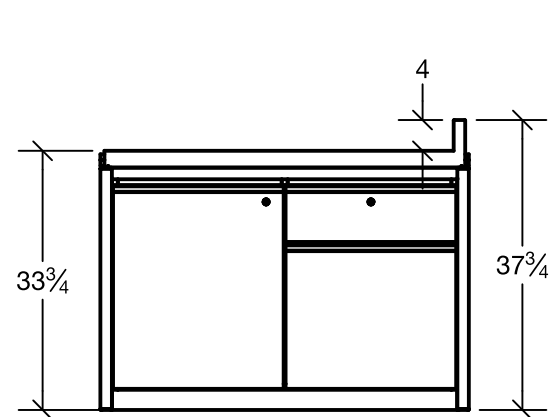

Qty:	Part Number	Description
1	IRS-VW-1478	IN-STORE PICK UP
8	G401ZN	5mm x 11mm SHELF PIN SUPPORT
2	N/A	CONCRETE ANCHOR, 3/8IN DIAMETER, 3IN LONG
2	N/A	1/2"x1.5" LAG SCREWS
4	N/A	Keys
1	13057313	APG CASH DRAWER
1	ELECTRICAL	QUAD BOX - 4FT WHIP

**IRS-VW-1478  
IN-STORE PICK UP**

585 Western Blvd.  
Turtle Lake, WI 54889  
InfinityRetailServices.com

Part Name: ISPU (In Store Pick-Up)

Part No: 1478-R2

Drawn By: Mike Date: 1/27/2020

REV: 0 Sheet: 28 OF 71