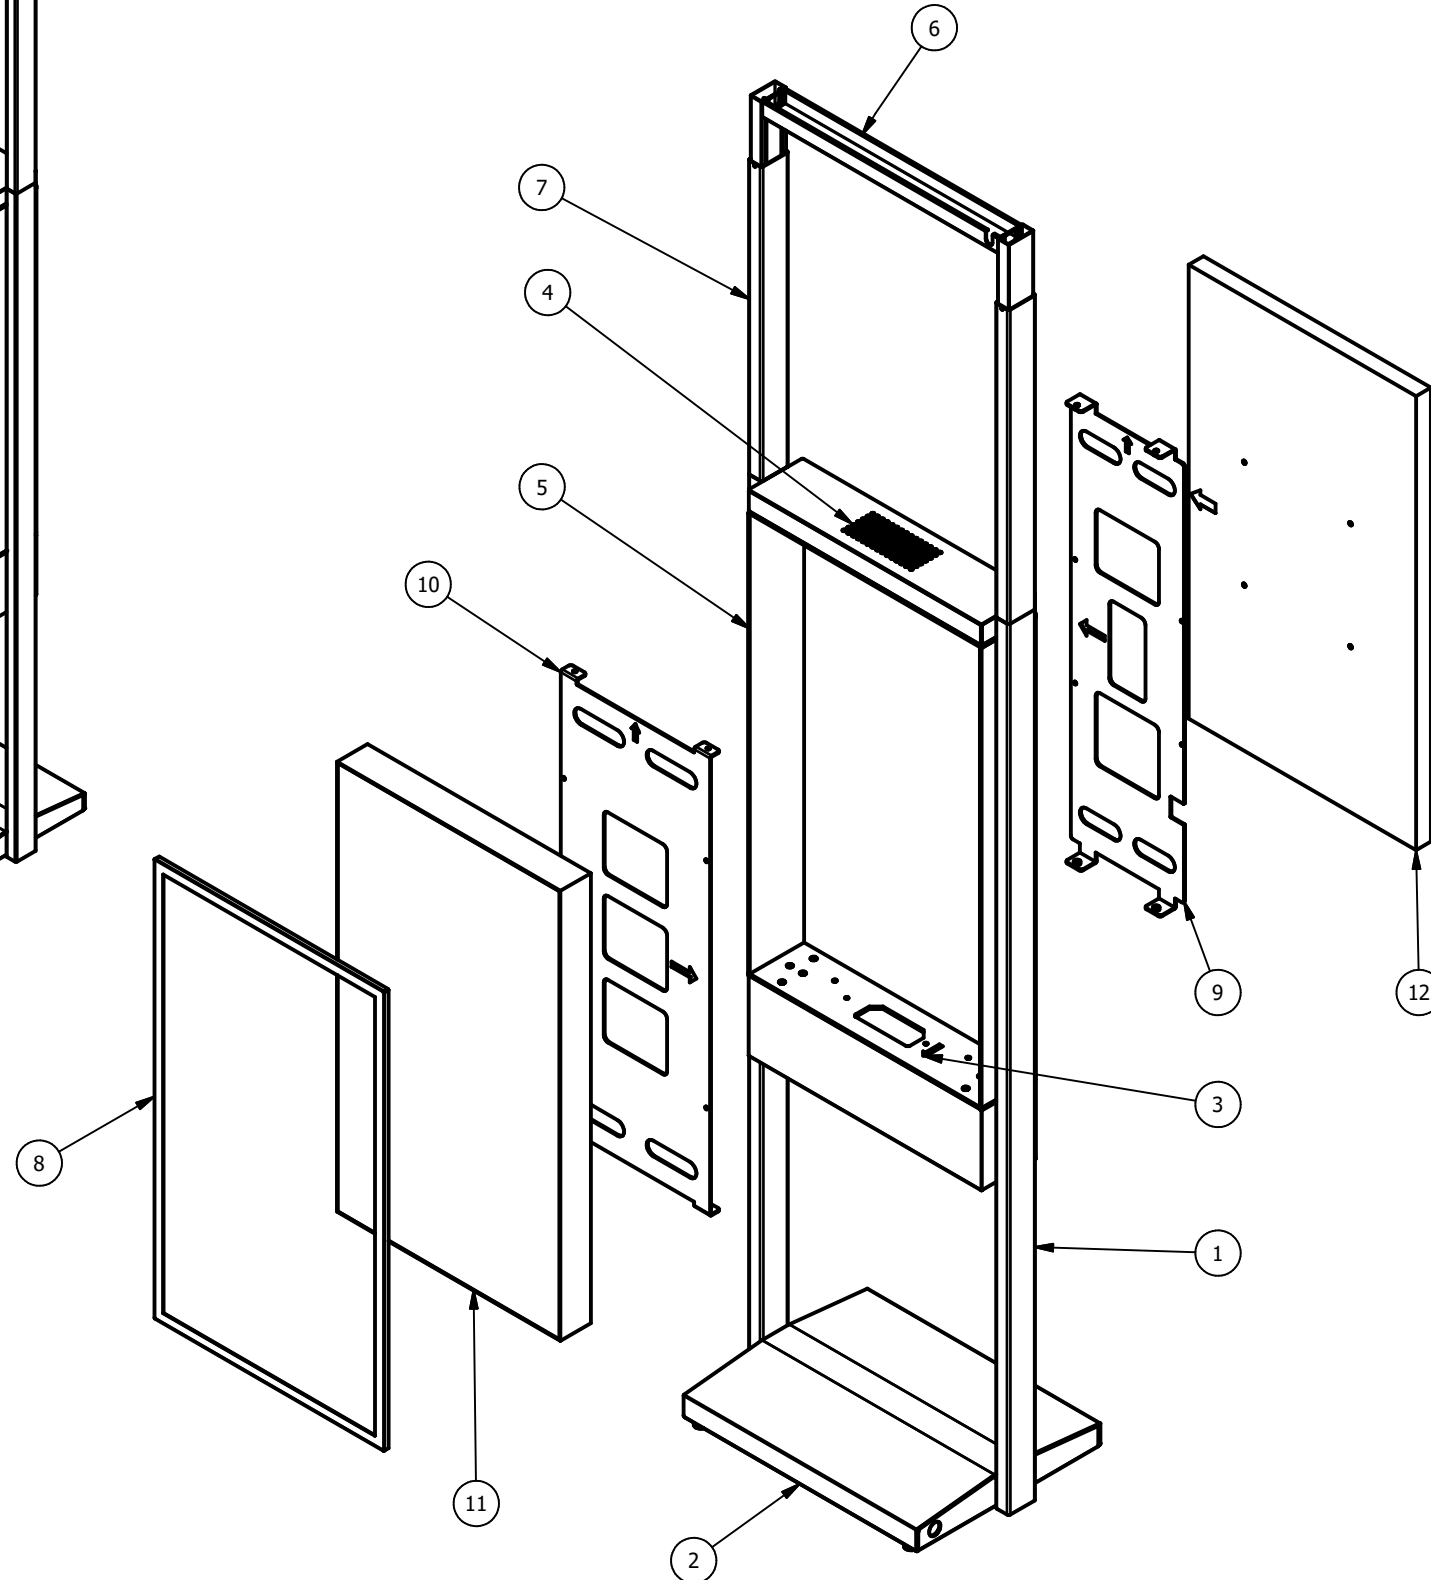

| Item No. | Part Number | Description | Qty: |
|----------|-------------|---|------|
| 1 | IRS-VW-1466 | UPPER LEG WELDMENT | 2 |
| 2 | IRS-VW-1467 | BASE PAN & COVER WELDMENT | 1 |
| 3 | IRS-VW-1468 | MEDIA BOX ASSEMBLY | 1 |
| 4 | IRS-VW-1469 | TOP TROUGH ASSEMBLY | 1 |
| 5 | IRS-VW-1470 | BEZEL WELDMENT | 1 |
| 6 | IRS-VW-1471 | EXTENSION LEG WELDMENT | 1 |
| 7 | IRS-VW-1472 | EXTENSION SLEEVE | 2 |
| 8 | IRS-VW-1473 | EXTERIOR MONITOR BEZEL | 1 |
| 9 | IRS-VW-1474 | EXTERIOR MONITOR MOUNT | 1 |
| 10 | IRS-VW-1475 | INTERIOR MONITOR MOUNT | 1 |
| 11 | N/A | LG 49XS2E-B 49" LED LCD (EXTERIOR PACING MONITOR) | 1 |
| 12 | N/A | LG SE3KD-B 49" LED LCD (INTERERIOR FACING MONITOR) | 1 |

Min Height: 87" Width: 25 3/4"
Max Height: 132" Depth: 20 3/8"

**IRS-VW-1443
DIGITAL WINDOW
DISPLAY**

ELECTRONICS KIT

| Qty: | Description |
|------|---|
| 1 | EXTERIOR MONITOR BRIGHTSIGN PLAYER |
| 1 | INTERIOR MONITOR BRIGHTSIGN PLAYER |
| 2 | 25' ETHERNET CABLE |
| 1 | 6' HDMI CABLE |
| 1 | T9F500883 15 A, 7 OUTLET, 15' SURGE PROTECTOR |