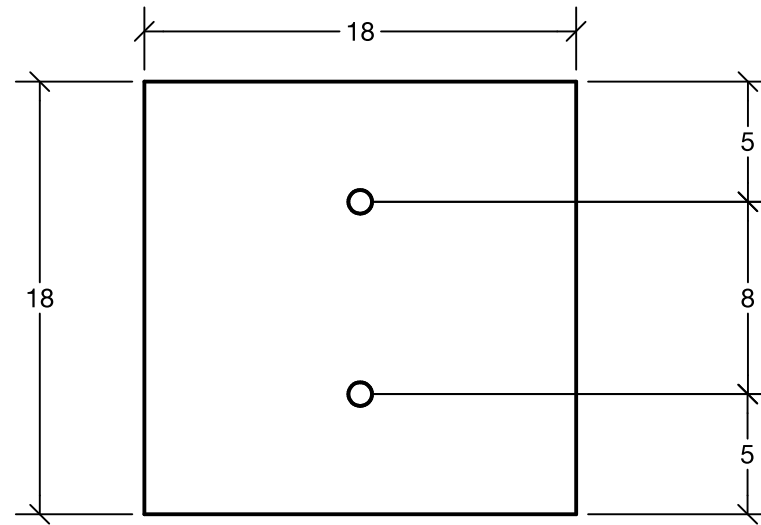

Qty:	Part Number	Description
1	IRS-VW-1402	KIDS ZONE TABLE
2	N/A	CONCRETE WEDGE, 3/8IN DIAMETER, 3IN LONG
1	N/A	DUPLEX WITH 2FT WHIP

**IRS-VW-1402
KIDS ZONE TABLE**

585 Western Blvd.
Turtle Lake, WI 54889
InfinityRetailServices.com

Part Name: Kids Table Assembly

Part No: 1402-R2

Drawn By: Mike

Date: 1/27/2020

REV 0

Sheet: 46 OF 71