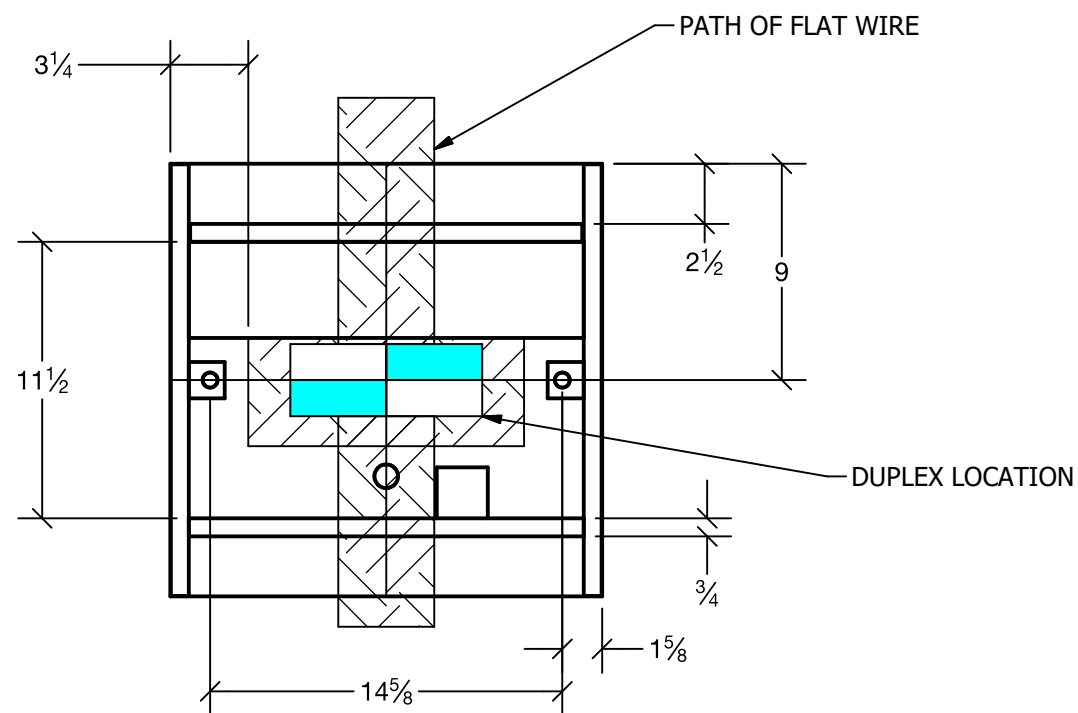

Qty:	Part Number	Description
1	IRS-VW-1402	KIDS ZONE TABLE
2	N/A	CONCRETE WEDGE, 3/8IN DIAMETER, 3IN LONG
1	N/A	DUPLEX WITH 2FT WHIP

**IRS-VW-1402
KIDS ZONE TABLE**

585 Western Blvd.
Turtle Lake, WI 54889
InfinityRetailServices.com

Part Name: Kids Table Assembly

Part No: 1402-R2

Drawn By: Mike

Date: 1/27/2020

REV 0

Sheet: 46 OF 71