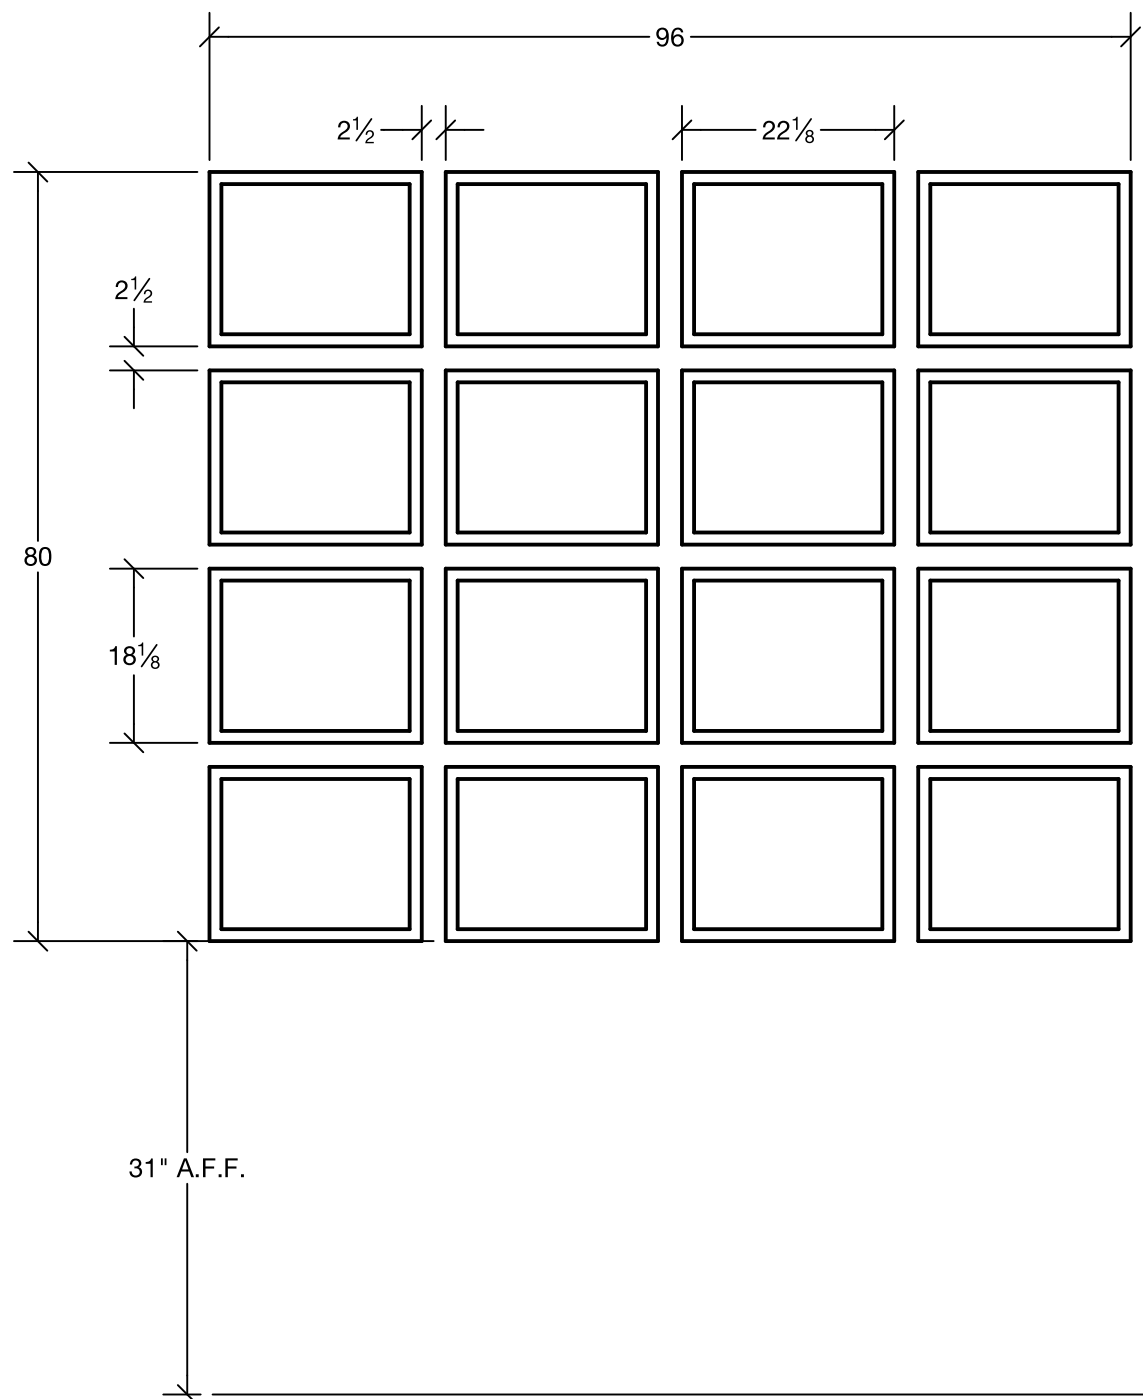

Qty:	Part Number	Description
1	IRS-VW-1398	4x4 PHOTO WALL
1	IRS-VW-1482	PHOTO WALL INSTALLATION TEMPLATE
32	N/A	#8x1IN FLAT HEAD STEEL STUD SCREW
16	N/A	PHOTOS AND FRAMES

## PICTURE LAYOUT LOCATION

## IRS-VW-1398 4x4 PHOTO WALL

585 Western Blvd.  
Turtle Lake, WI 54889  
InfinityRetailServices.com

Part Name:	4x4 Photowall
Part No:	1398

Drawn By:	Mike	Date:	1/27/2020
REV	0	Sheet:	25 OF 71