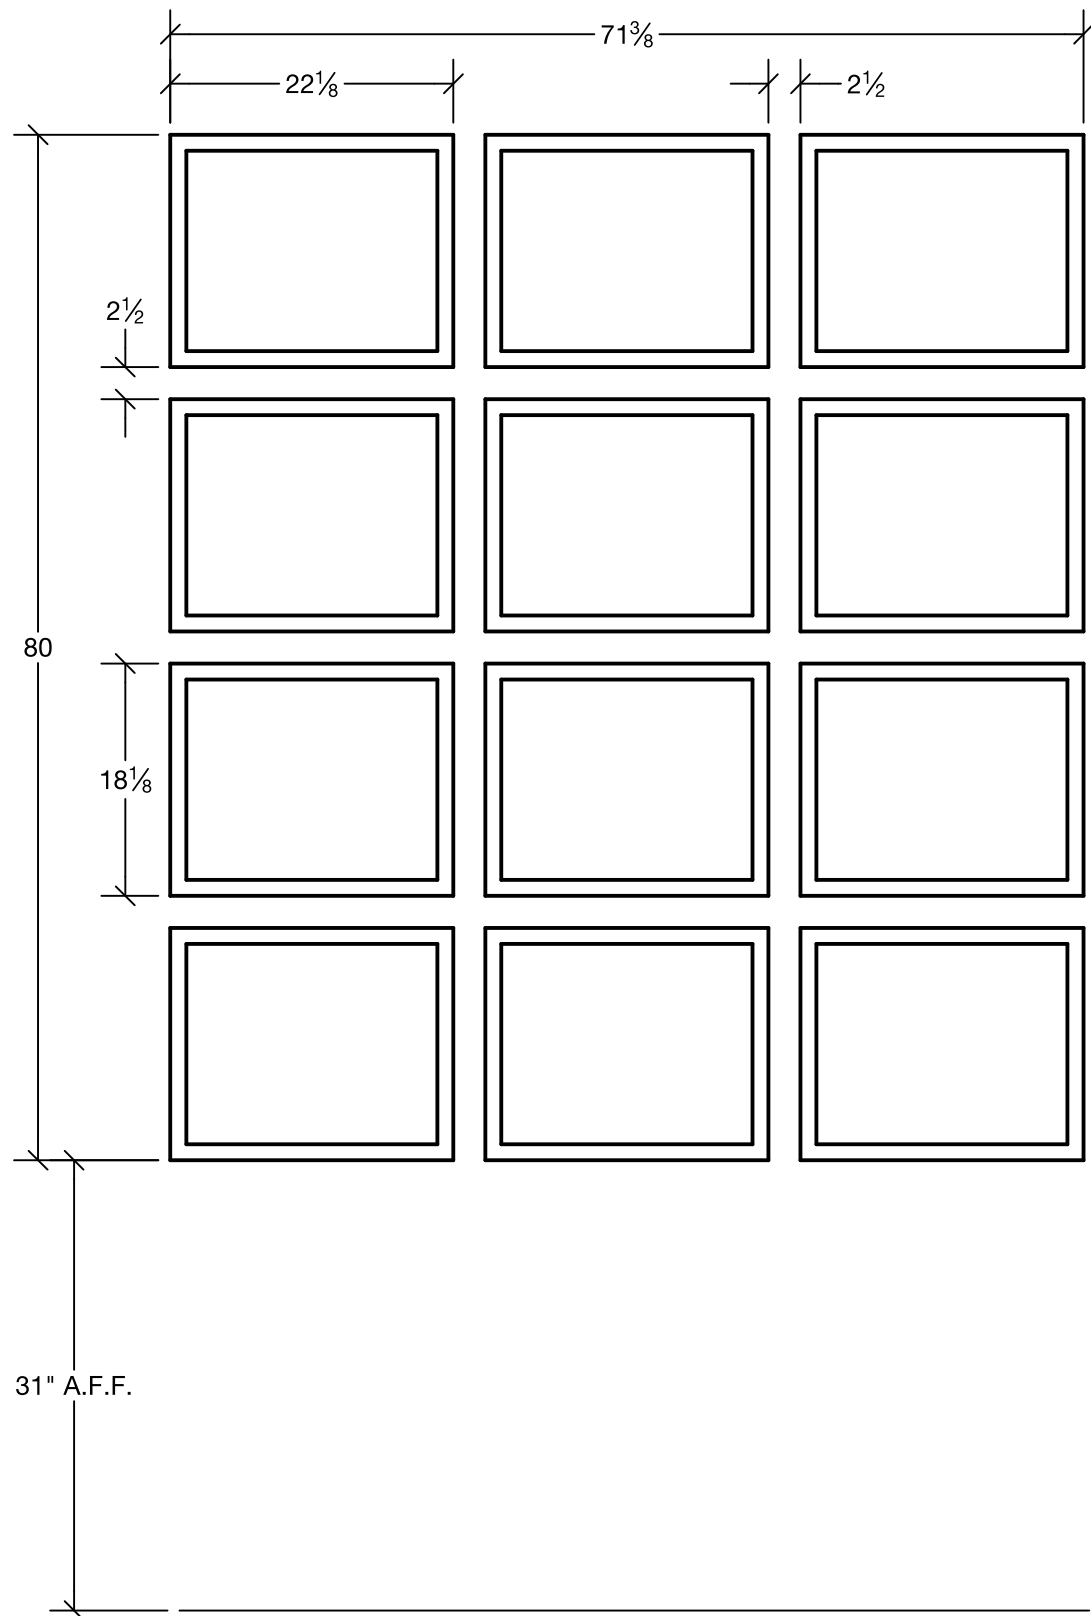

Qty:	Part Number	Description
1	IRS-VW-1397	3x4 PHOTO WALL
1	IRS-VW-1482	PHOTO WALL INSTALLATION TEMPLATE
32	N/A	#8x1IN FLAT HEAD STEEL STUD SCREW
12	N/A	PHOTOS AND FRAMES

## PICTURE LAYOUT LOCATION

### IRS-VW-1397 3x4 PHOTO WALL

**INFINITY**  
RETAIL SERVICES

585 Western Blvd.  
Turtle Lake, WI 54889  
InfinityRetailServices.com

Part Name:	3x4 Photowall
Part No:	1397

Drawn By:	Mike	Date:	1/27/2020
REV	0	Sheet:	24 OF 71