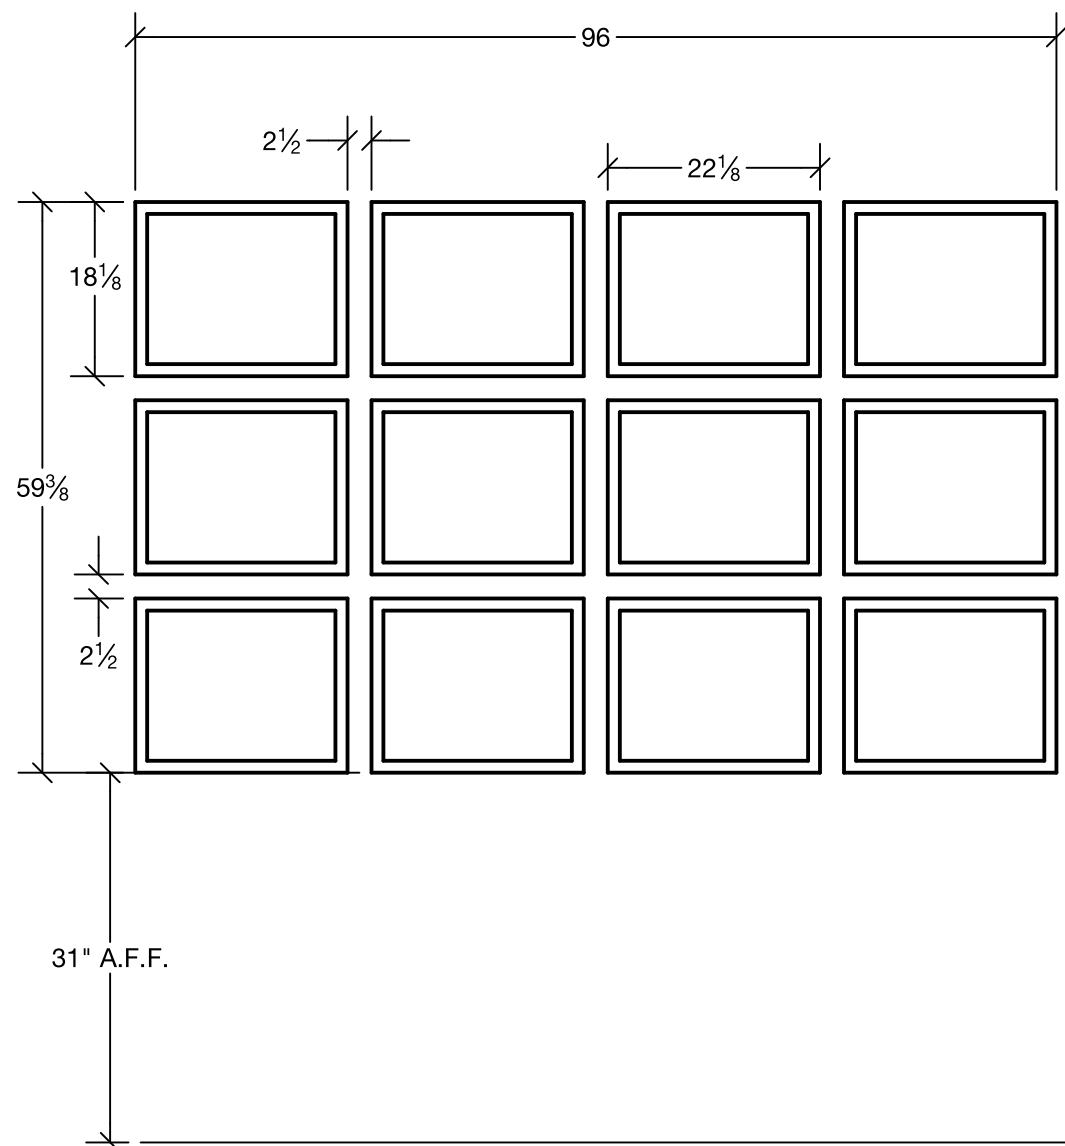

Qty:	Part Number	Description
1	IRS-VW-1396	4x3 PHOTO WALL
1	IRS-VW-1482	PHOTO WALL INSTALLATION TEMPLATE
32	N/A	#8x1IN FLAT HEAD STEEL STUD SCREW
12	N/A	PHOTOS AND FRAMES

PICTURE LAYOUT LOCATION

IRS-VW-1396
4x3 PHOTO WALL

INFINITY
RETAIL SERVICES

585 Western Blvd.
Turtle Lake, WI 54889
InfinityRetailServices.com

Part Name:

4 X 3 PHOTO WALL

Part No:

1396 - 4X3 PHOTOWALL

Drawn By:

Mike