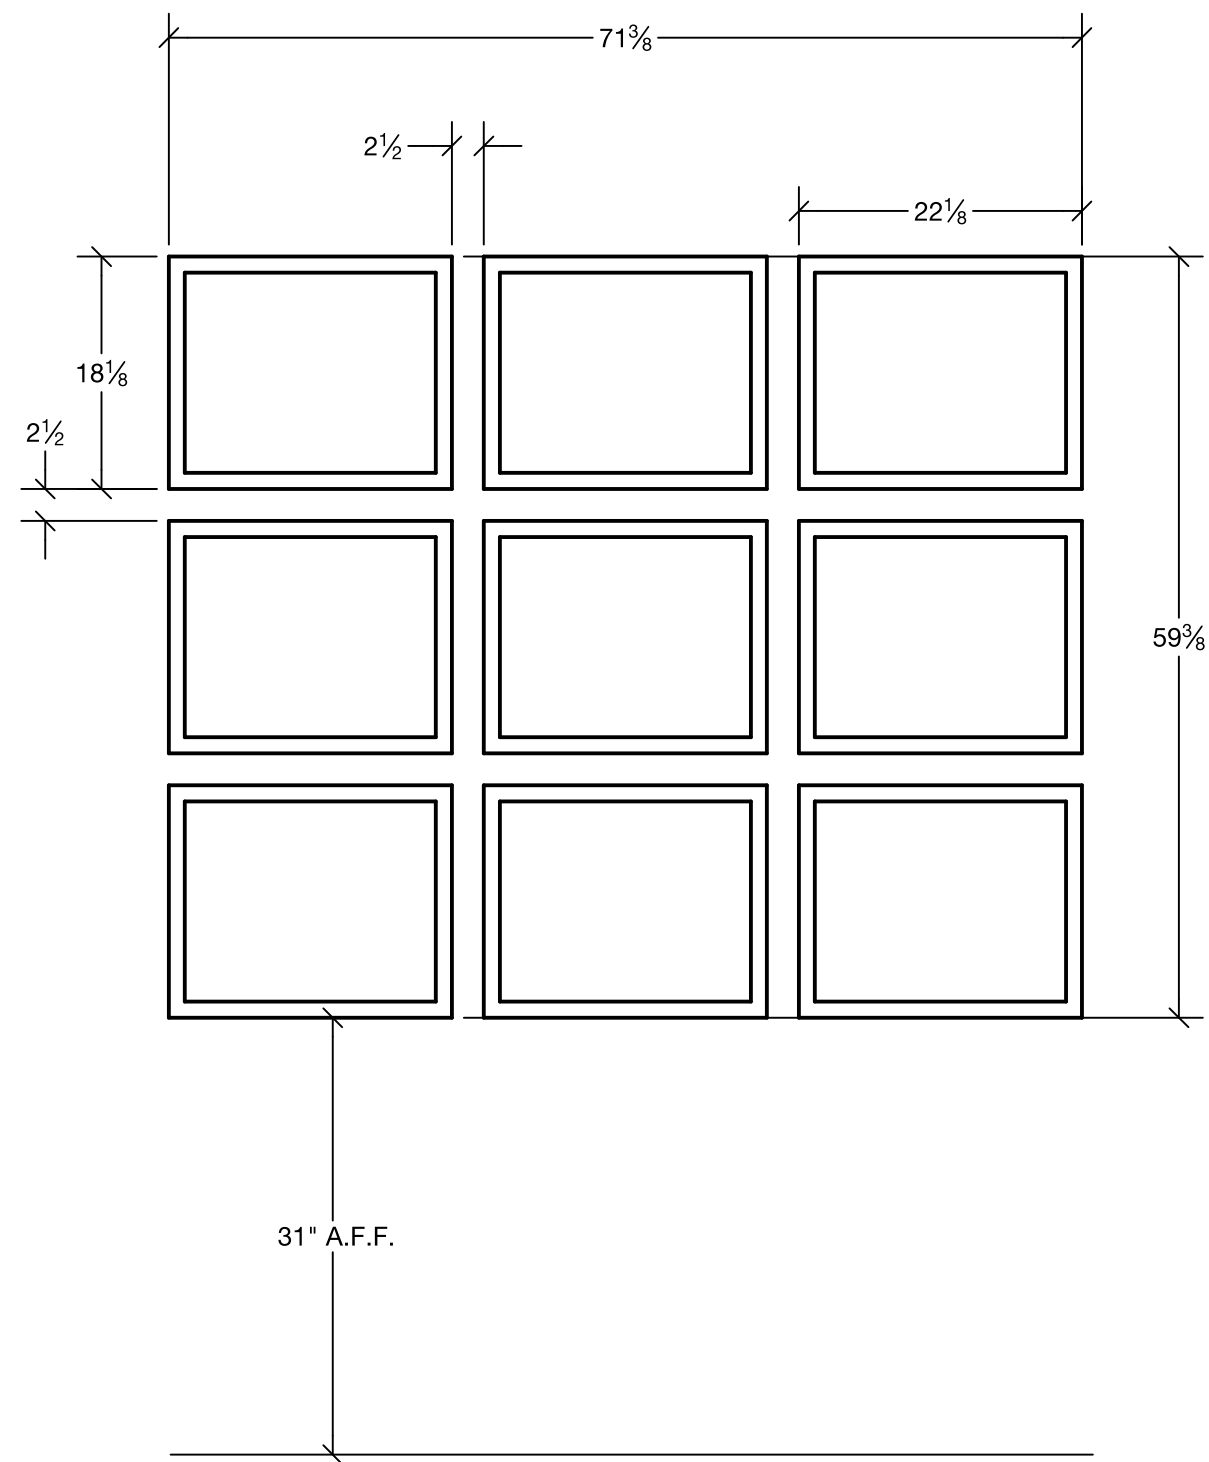

Qty:	Part Number	Description
1	IRS-VW-1395	3x3 PHOTO WALL
1	IRS-VW-1482	PHOTO WALL INSTALLATION TEMPLATE
32	N/A	#8x1IN FLAT HEAD STEEL STUD SCREW
9	N/A	PHOTOS AND FRAMES

PICTURE LAYOUT LOCATION

IRS-VW-1395
3x3 PHOTO WALL

585 Western Blvd.
Turtle Lake, WI 54889
InfinityRetailServices.com

Part Name:	3 X 3 PHOTO WALL
Part No:	1395 - 3X3 PHOTOWALL

Drawn By:	Mike	Date:	1/27/2020
REV	0	Sheet:	22 OF 71