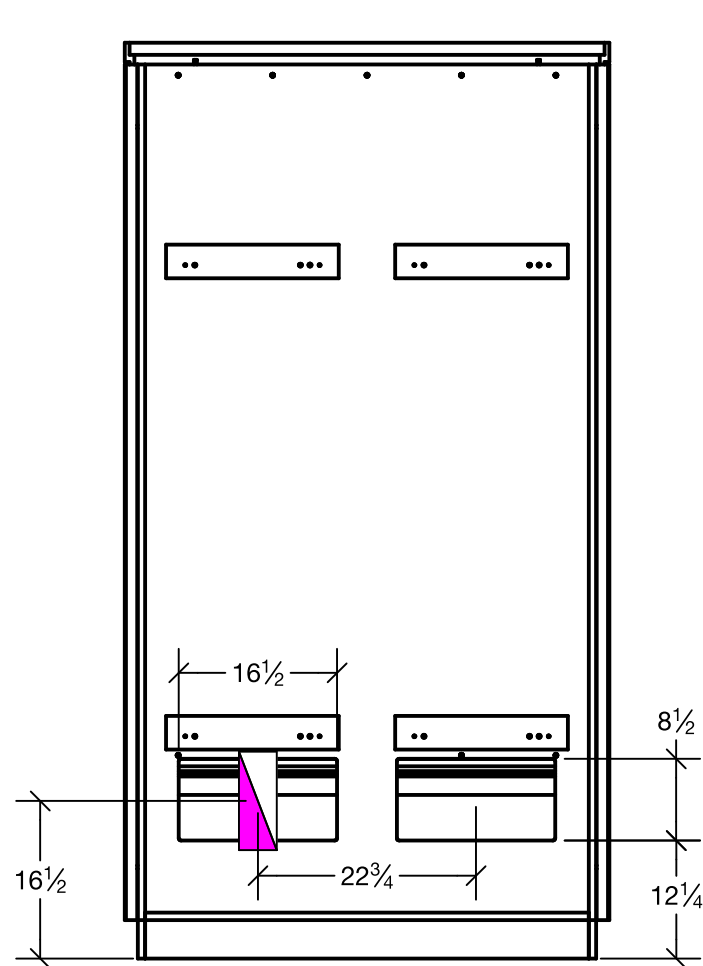

Qty:	Part Number	Description
1	IRS-VW-1394	4FT SLATWALL BAY
1	N/A	BASE DECK (A)
1	IRS-VW-1452	TOP TRIM (B)
1	N/A	WALL CABINET MAG WAYFINDER
TBD	IRS-VW-1326	SIDE END PANELS (C)
TBD	N/A	PS24V/75/S - POWER SUPPLY FOR 24VDC. LED 30W 12 WAY BOX
50	IRS-VW-1371	6IN WHITE SLATWALL HOOK

W: 50 1/2"  
D: 18 1/2"  
H: 95 1/4"

**IRS-VW-1394  
4FT SLATWALL BAY**

**WALL BAY HARDWARE KIT**

Qty:	Part Number	Description
6	N/A	#8x3" STEEL STUD SCREW
2	N/A	5x24mm STEEL DOWEL
15	N/A	90048A201 #8 1.25 FH WOOD SCREW ZINC

REAR ELECTRICAL OPENINGS

6" White Slat Wall Hook (QTY: 25)

585 Western Blvd.  
Turtle Lake, WI 54889  
InfinityRetailServices.com

Part Name:	4" Slatwall Display
Part No:	1394-R3

Drawn By:	Mike	Date:	1/27/2020
REV	0	Sheet:	16 OF 71