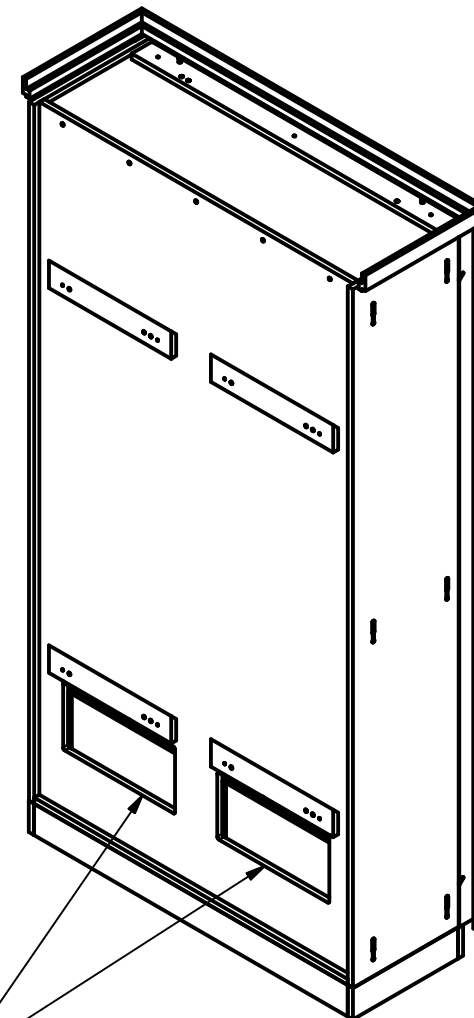

Qty:	Part Number	Description
1	IRS-VW-1394	4FT SLATWALL BAY
1	N/A	BASE DECK (A)
1	IRS-VW-1452	TOP TRIM (B)
1	N/A	WALL CABINET MAG WAYFINDER
TBD	IRS-VW-1326	SIDE END PANELS (C)
TBD	N/A	PS24V/75/S - POWER SUPPLY FOR 24VDC. LED 30W 12 WAY BOX
50	IRS-VW-1371	6IN WHITE SLATWALL HOOK

W: 50 1/2"  
D: 18 1/2"  
H: 95 1/4"

**IRS-VW-1394  
4FT SLATWALL BAY**

**WALL BAY HARDWARE KIT**

Qty:	Part Number	Description
6	N/A	#8x3" STEEL STUD SCREW
2	N/A	5x24mm STEEL DOWEL
15	N/A	90048A201 #8 1.25 FH WOOD SCREW ZINC

REAR ELECTRICAL OPENINGS

6" White Slat Wall Hook (QTY: 25)

585 Western Blvd.  
Turtle Lake, WI 54889  
InfinityRetailServices.com

Part Name:	4" Slatwall Display
Part No:	1394-R3

Drawn By:	Mike	Date:	1/27/2020
REV	0	Sheet:	16 OF 71