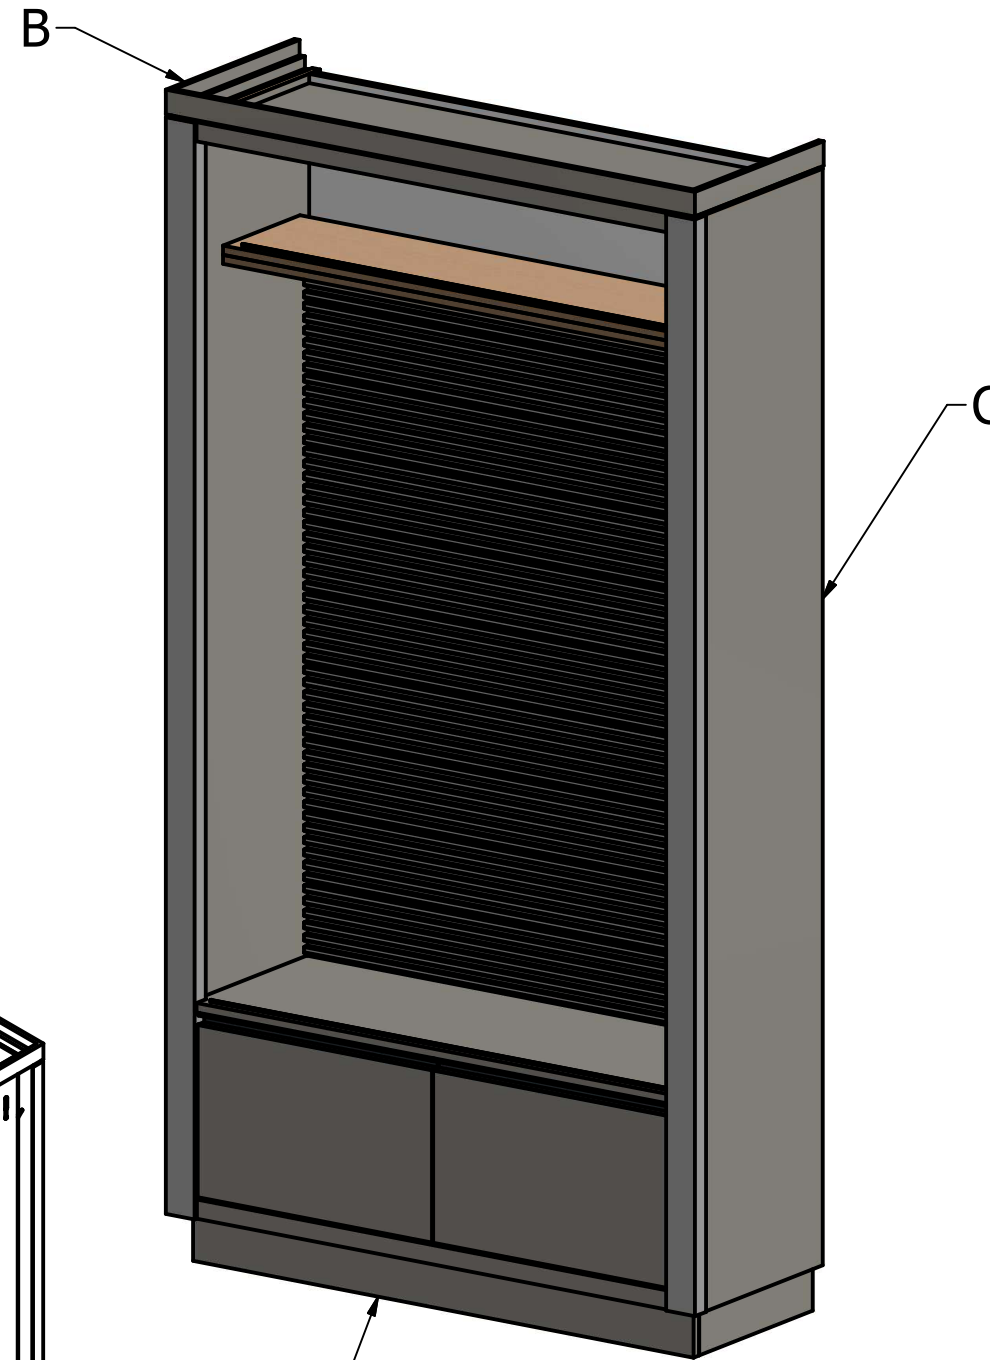

Qty:	Part Number	Description
1	IRS-VW-1394	4FT SLATWALL BAY
1	N/A	BASE DECK (A)
1	IRS-VW-1452	TOP TRIM (B)
1	N/A	WALL CABINET MAG WAYFINDER
TBD	IRS-VW-1326	SIDE END PANELS (C)
TBD	N/A	PS24V/75/S - POWER SUPPLY FOR 24VDC. LED 30W 12 WAY BOX
50	IRS-VW-1371	6IN WHITE SLATWALL HOOK

W: 50 1/2"  
D: 18 1/2"  
H: 95 1/4"

**IRS-VW-1394  
4FT SLATWALL BAY**

**WALL BAY HARDWARE KIT**

Qty:	Part Number	Description
6	N/A	#8x3" STEEL STUD SCREW
2	N/A	5x24mm STEEL DOWEL
15	N/A	90048A201 #8 1.25 FH WOOD SCREW ZINC

REAR ELECTRICAL OPENINGS

6" White Slat Wall Hook (QTY: 25)

585 Western Blvd.  
Turtle Lake, WI 54889  
InfinityRetailServices.com

Part Name:	4" Slatwall Display
Part No:	1394-R3

Drawn By:	Mike	Date:	1/27/2020
REV	0	Sheet:	16 OF 71