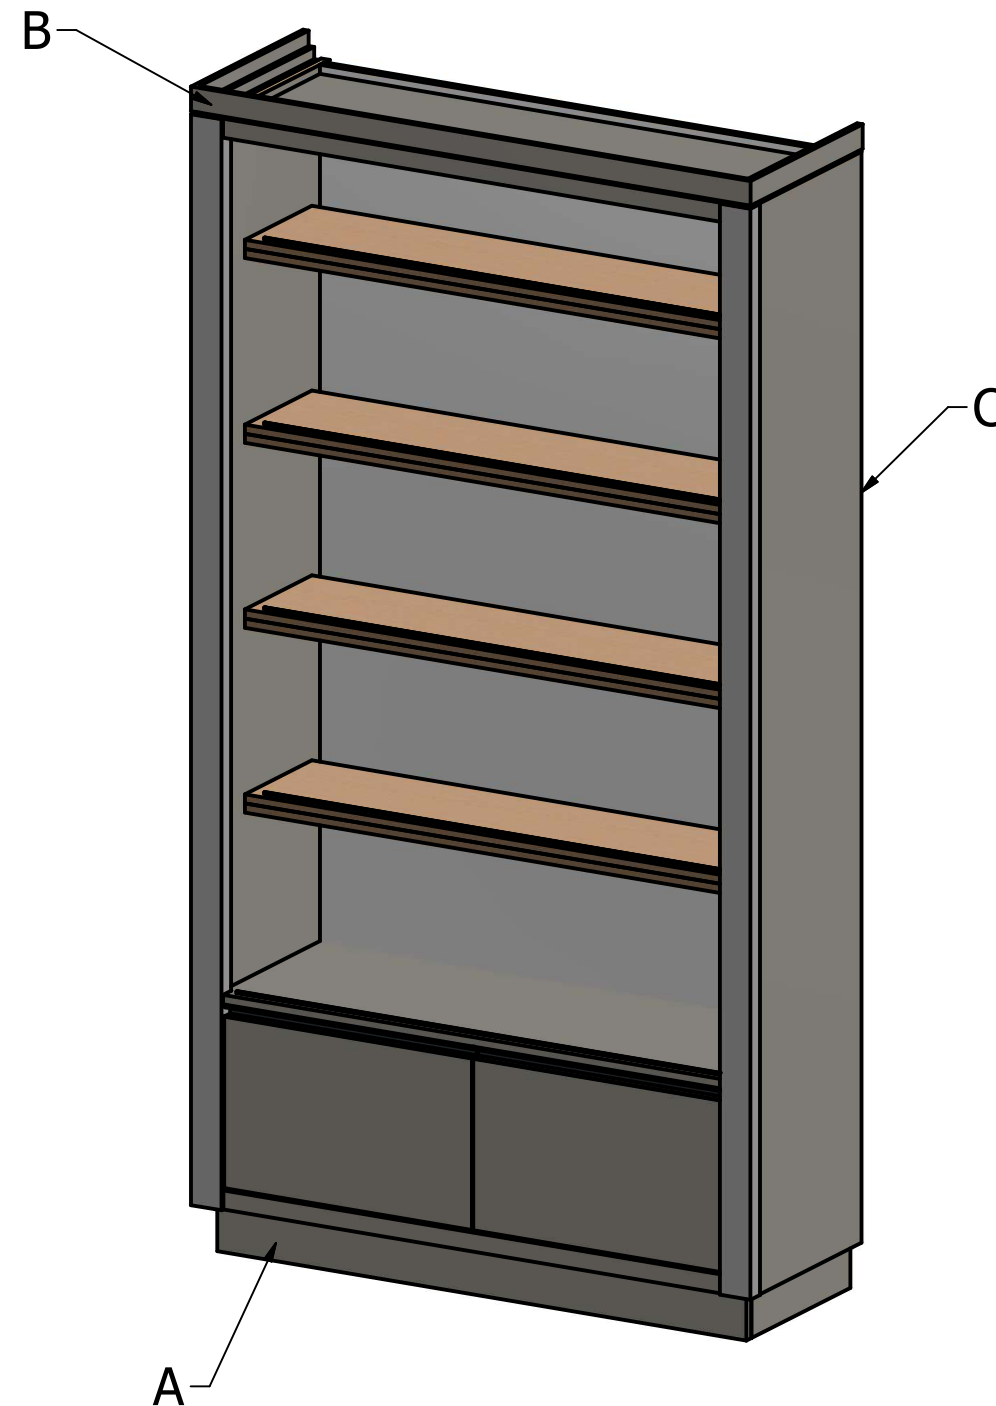

Qty:	Part Number	Description
1	IRS-VW-1393	4FT SHELF BAY
1	N/A	BASE DECK (A)
1	IRS-VW-1452	TOP TRIM (B)
1	N/A	WALL CABINET MAG WAYFINDER
TBD	IRS-VW-1326	SIDE END PANELS (C)
TBD	N/A	PS24V/75/S - POWER SUPPLY FOR 24VDC. LED 30W 12 WAY BOX

W: 50 1/2"
D: 18 1/2"
H: 95 1/4"

WALL BAY HARDWARE KIT

Qty:	Part Number	Description
6	N/A	#8x3" STEEL STUD SCREW
2	N/A	5x24mm STEEL DOWEL
15	N/A	90048A201 #8 1.25 FH WOOD SCREW ZINC

IRS-VW-1393
4FT SHELF BAY

INFINITY
RETAIL SERVICES

585 Western Blvd.
Turtle Lake, WI 54889
InfinityRetailServices.com

Part Name: 4" Shelf Display

Part No: 1393-R3

Drawn By: Mike Date: 1/27/2020

REV: 0 Sheet: 15 OF 71