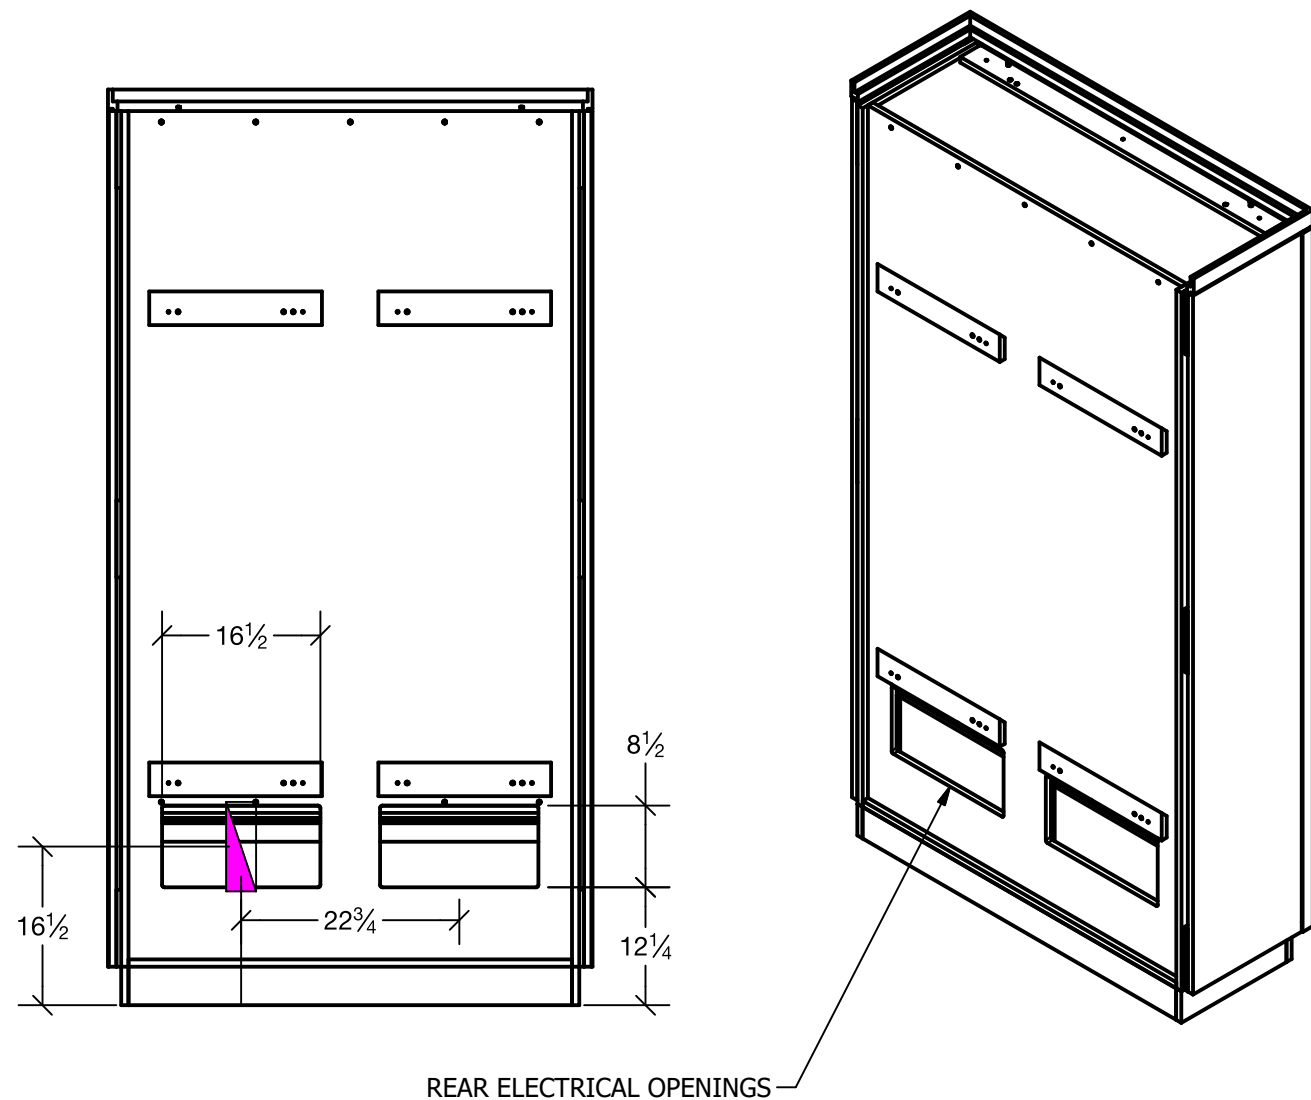

Qty:	Part Number	Description
1	IRS-VW-1393	4FT SHELF BAY
1	N/A	BASE DECK (A)
1	IRS-VW-1452	TOP TRIM (B)
1	N/A	WALL CABINET MAG WAYFINDER
TBD	IRS-VW-1326	SIDE END PANELS (C)
TBD	N/A	PS24V/75/S - POWER SUPPLY FOR 24VDC. LED 30W 12 WAY BOX

W: 50 1/2"
D: 18 1/2"
H: 95 1/4"

WALL BAY HARDWARE KIT

Qty:	Part Number	Description
6	N/A	#8x3" STEEL STUD SCREW
2	N/A	5x24mm STEEL DOWEL
15	N/A	90048A201 #8 1.25 FH WOOD SCREW ZINC

IRS-VW-1393
4FT SHELF BAY

INFINITY
RETAIL SERVICES

585 Western Blvd.
Turtle Lake, WI 54889
InfinityRetailServices.com

Part Name: 4" Shelf Display

Part No: 1393-R3

Drawn By: Mike Date: 1/27/2020

REV: 0 Sheet: 15 OF 71