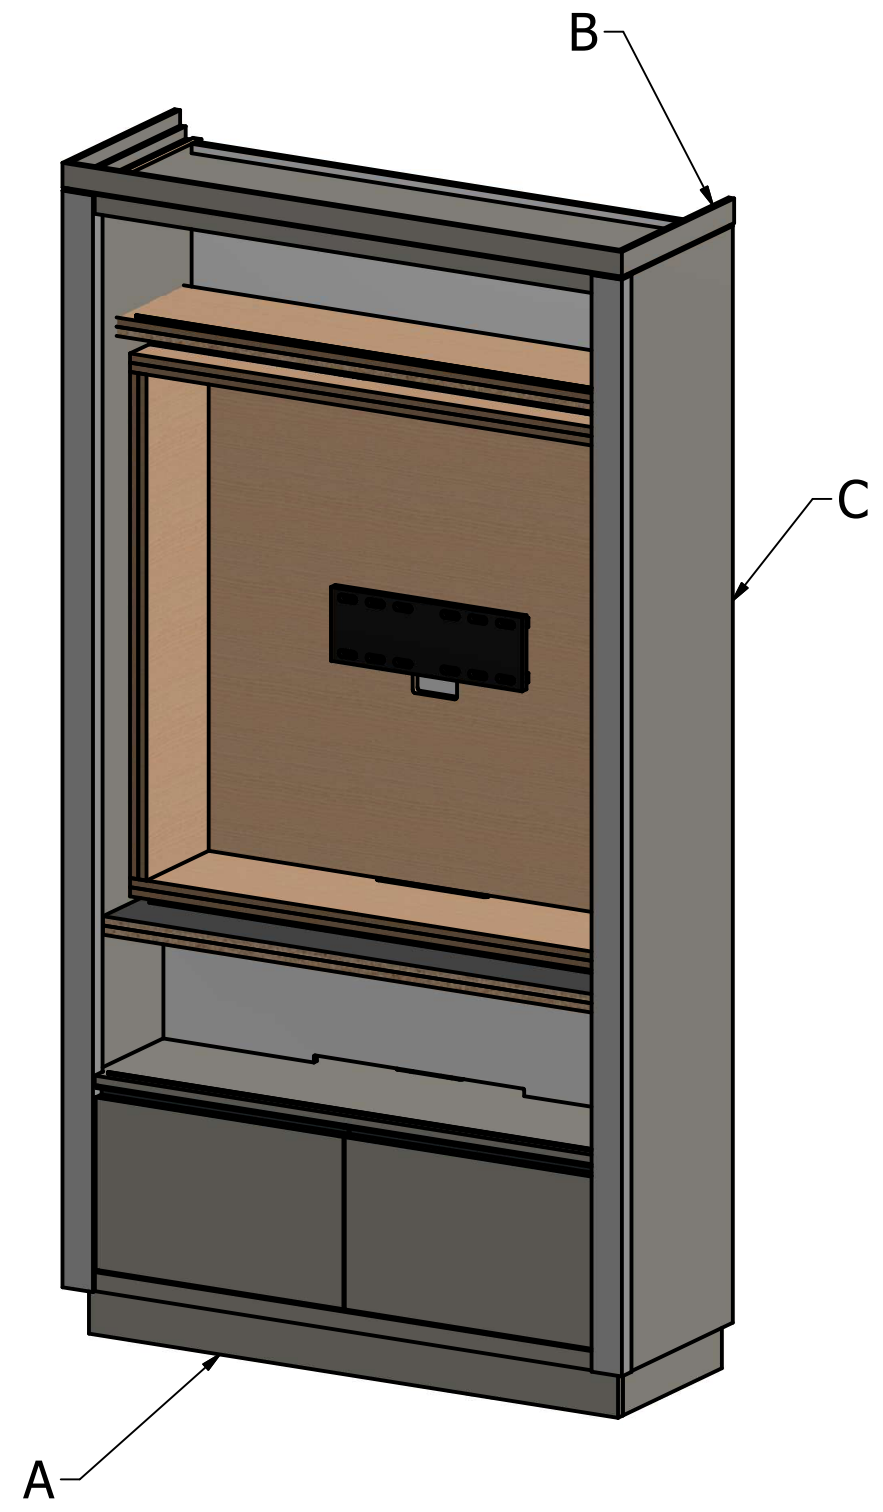

Qty:	Part Number	Description
1	IRS-VW-1392	4FT ENTERTAINMENT BAY
1	N/A	MI-4661 UNIVERSAL MONITOR BRACKET (INSTALLED)
1	N/A	BASE DECK (A)
1	IRS-VW-1452	TOP TRIM (B)
1	N/A	WALL CABINET MAG WAYFINDER
TBD	IRS-VW-1326	SIDE END PANELS (C)
TBD	N/A	PS24V/75/S - POWER SUPPLY FOR 24VDC. LED 30W 12 WAY BOX

W: 50 1/2"  
D: 18 1/2"  
H: 95 1/4"

### WALL BAY HARDWARE KIT

Qty:	Part Number	Description
6	N/A	#8x3" STEEL STUD SCREW
2	N/A	5x24mm STEEL DOWEL
15	N/A	90048A201 #8 1.25 FH WOOD SCREW ZINC

REAR ELECTRICAL OPENINGS

**IRS-VW-1392  
4FT ENTERTAINMENT  
BAY**

**MAXIMUM MONITOR  
WIDTH IS 40IN**

585 Western Blvd.  
Turtle Lake, WI 54889  
InfinityRetailServices.com

Part Name:  
**4' Entertainment Display**

Part No:  
**1392-R3**

Drawn By: **Mike** Date: **1/27/2020**