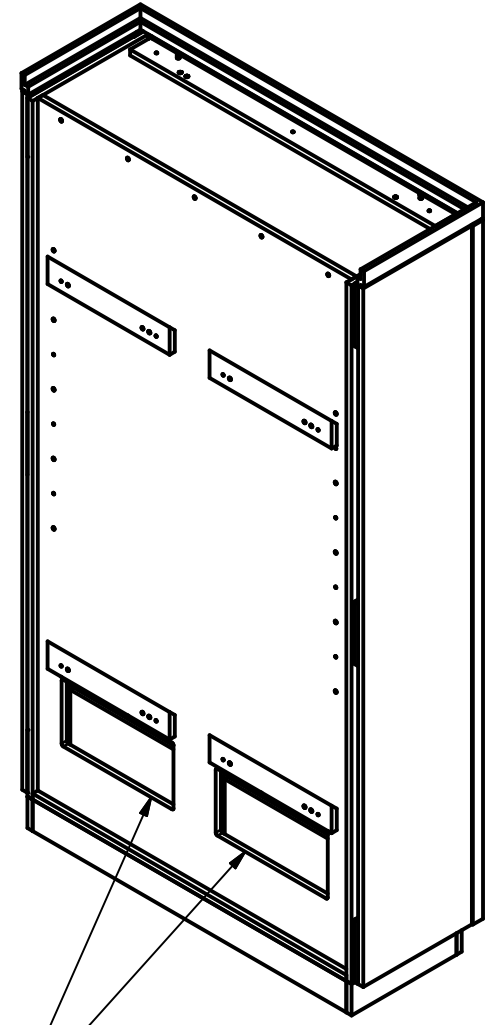

Qty:	Part Number	Description
1	IRS-VW-1392	4FT ENTERTAINMENT BAY
1	N/A	MI-4661 UNIVERSAL MONITOR BRACKET (INSTALLED)
1	N/A	BASE DECK (A)
1	IRS-VW-1452	TOP TRIM (B)
1	N/A	WALL CABINET MAG WAYFINDER
TBD	IRS-VW-1326	SIDE END PANELS (C)
TBD	N/A	PS24V/75/S - POWER SUPPLY FOR 24VDC. LED 30W 12 WAY BOX

W: 50 1/2"  
D: 18 1/2"  
H: 95 1/4"

### WALL BAY HARDWARE KIT

Qty:	Part Number	Description
6	N/A	#8x3" STEEL STUD SCREW
2	N/A	5x24mm STEEL DOWEL
15	N/A	90048A201 #8 1.25 FH WOOD SCREW ZINC

REAR ELECTRICAL OPENINGS

**IRS-VW-1392  
4FT ENTERTAINMENT  
BAY**

**MAXIMUM MONITOR  
WIDTH IS 40IN**

585 Western Blvd.  
Turtle Lake, WI 54889  
InfinityRetailServices.com

Part Name:  
**4' Entertainment Display**

Part No:  
**1392-R3**

Drawn By: **Mike** Date: **1/27/2020**