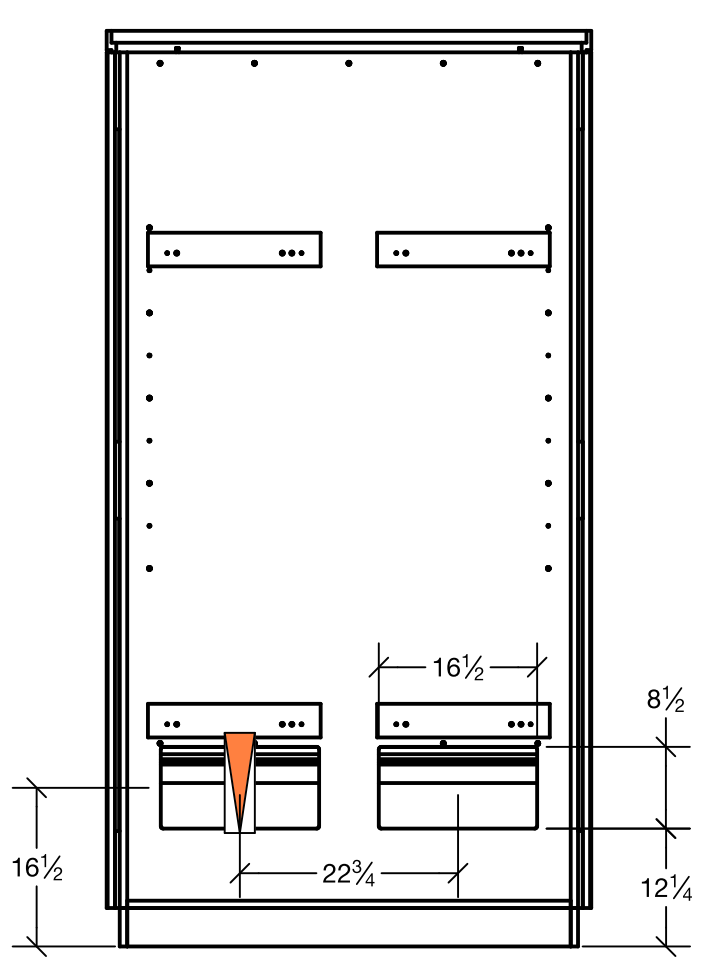

Qty:	Part Number	Description
1	IRS-VW-1392	4FT ENTERTAINMENT BAY
1	N/A	MI-4661 UNIVERSAL MONITOR BRACKET (INSTALLED)
1	N/A	BASE DECK (A)
1	IRS-VW-1452	TOP TRIM (B)
1	N/A	WALL CABINET MAG WAYFINDER
TBD	IRS-VW-1326	SIDE END PANELS (C)
TBD	N/A	PS24V/75/S - POWER SUPPLY FOR 24VDC. LED 30W 12 WAY BOX

W: 50 1/2"
D: 18 1/2"
H: 95 1/4"

WALL BAY HARDWARE KIT

Qty:	Part Number	Description
6	N/A	#8x3" STEEL STUD SCREW
2	N/A	5x24mm STEEL DOWEL
15	N/A	90048A201 #8 1.25 FH WOOD SCREW ZINC

REAR ELECTRICAL OPENINGS