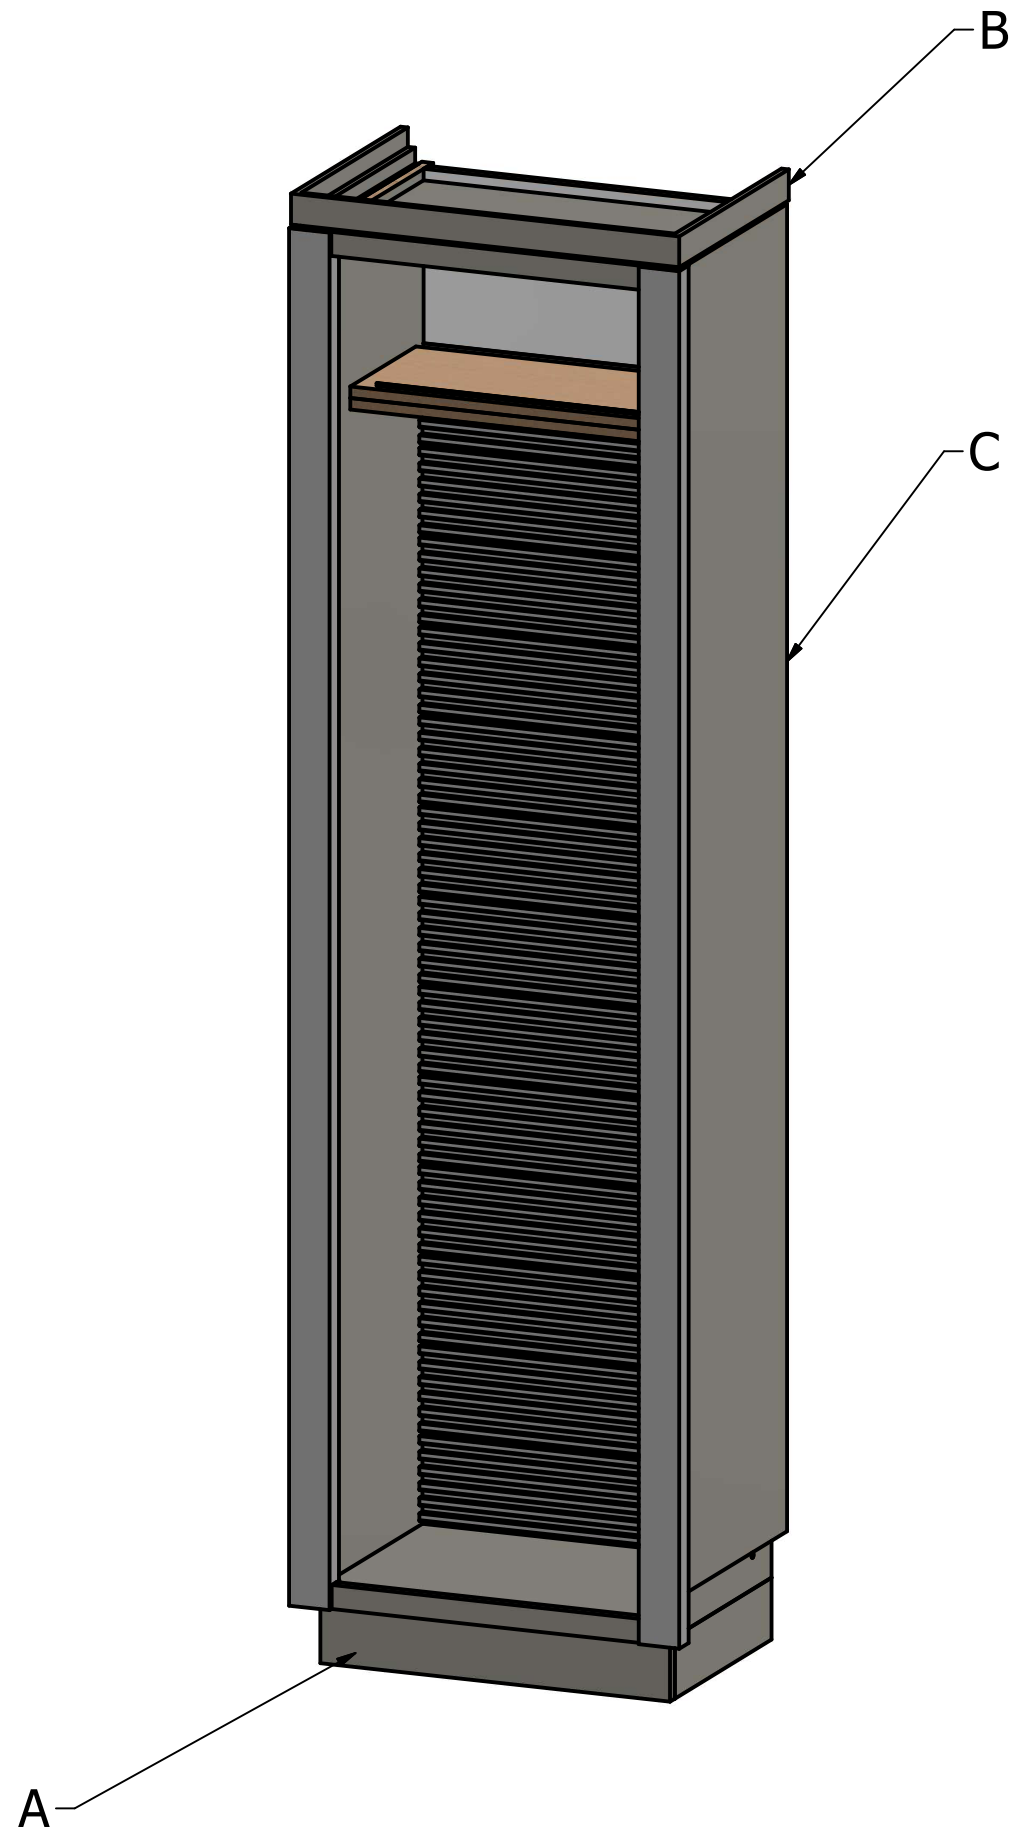

Qty:	Part Number	Description
1	IRS-VW-1391	2FT NG SHELF CABINET
1	N/A	BASE DECK (A)
1	IRS-VW-1452	TOP TRIM (B)
1	N/A	WALL CABINET MAG WAYFINDER
TBD	IRS-VW-1326	SIDE END PANELS (C)
TBD	N/A	PS24V/75/S - POWER SUPPLY FOR 24VDC. LED 30W 12 WAY BOX
25	IRS-VW-1371	6IN WHITE SLAT WALL HOOK

W:25 1/2"  
D: 18 1/2"  
H: 95 1/4"

### WALL BAY HARDWARE KIT

Qty:	Part Number	Description
6	N/A	#8x3" STEEL STUD SCREW
2	N/A	5x24mm STEEL DOWEL
15	N/A	90048A201 #8 1.25 FH WOOD SCREW ZINC

6" White Slat Wall Hook (QTY: 25)