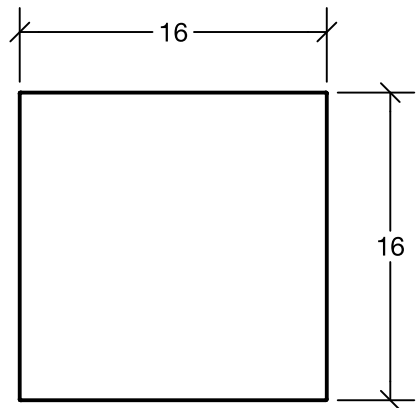

**IRS-VW-1389  
COLLABORATION  
STOOL**

IRS-VW-1412 - Next Gen Stool Top

585 Western Blvd.  
Turtle Lake, WI 54889  
InfinityRetailServices.com

Part Name: Collaboration Stool

Part No: 1389-100

Drawn By: Mike Date: 1/27/2020