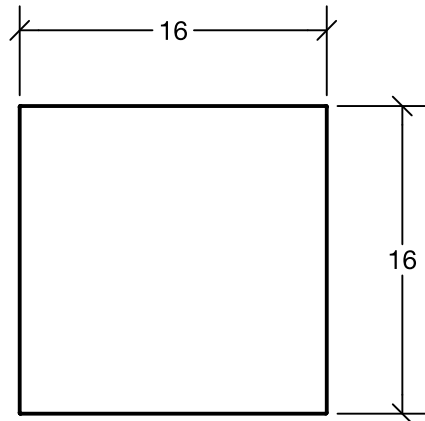

IRS-VW-1412 - NEXT GEN STOOL TOP

**IRS-VW-1388
SALES FLOOR POS
STOOL**

585 Western Blvd.
Turtle Lake, WI 54889
InfinityRetailServices.com

Part Name: POS Stool

Part No: 1388-100

Drawn By: Mike Date: 1/27/2020