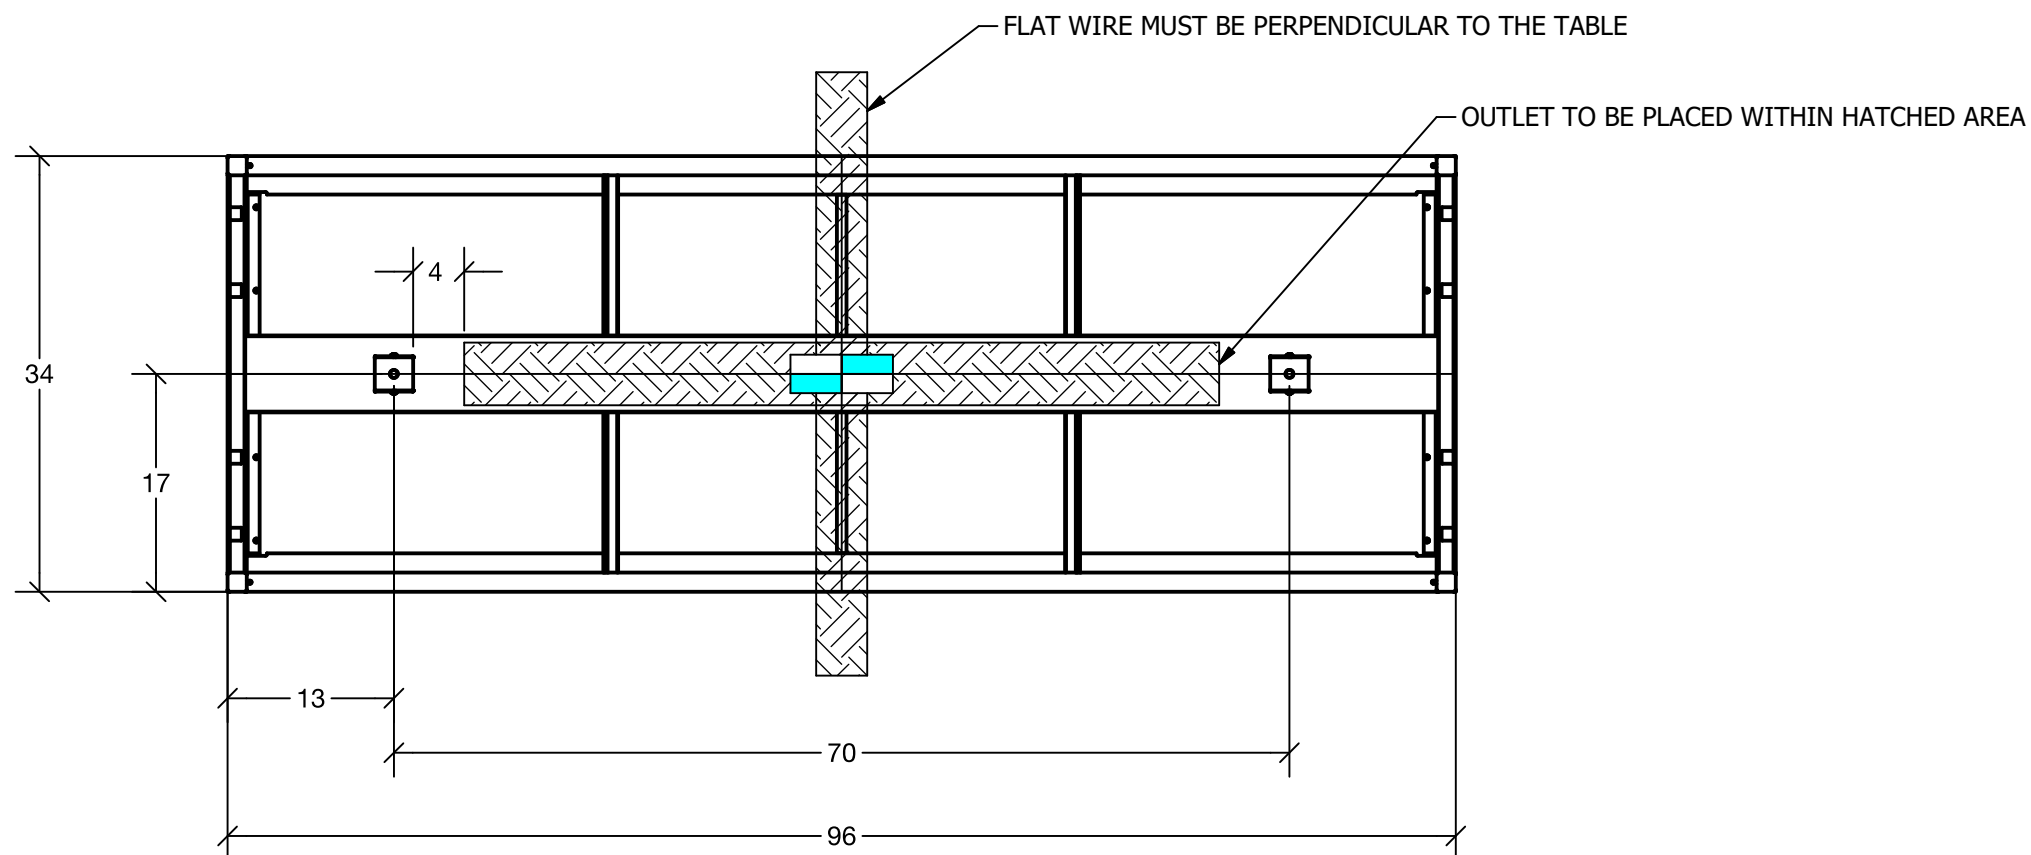

Qty:	Part Number	Description
1	IRS-VW-1385	8FT COLLABORATION TABLE
2	N/A	CONCRETE WEDGE, 3/8IN DIAMETER, 3IN LONG
2	N/A	FLOOR ANCHORED U BRACKETS
4	N/A	SET SCREWS
1	IRS-VW-1485	8FT COLLABORATIOIN TABLE TOP (ECHO)
1	N/A	DUPLEX WITH 15FT WHIP

**IRS-VW-1385
8FT COLLABORATION
TABLE**

585 Western Blvd.
Turtle Lake, WI 54889
InfinityRetailServices.com

Part Name:
8' Collaboration Table

Part No:
1385-R1

Drawn By:
Mike

Date:
1/27/2020

REV
0

Sheet:
38 OF 71