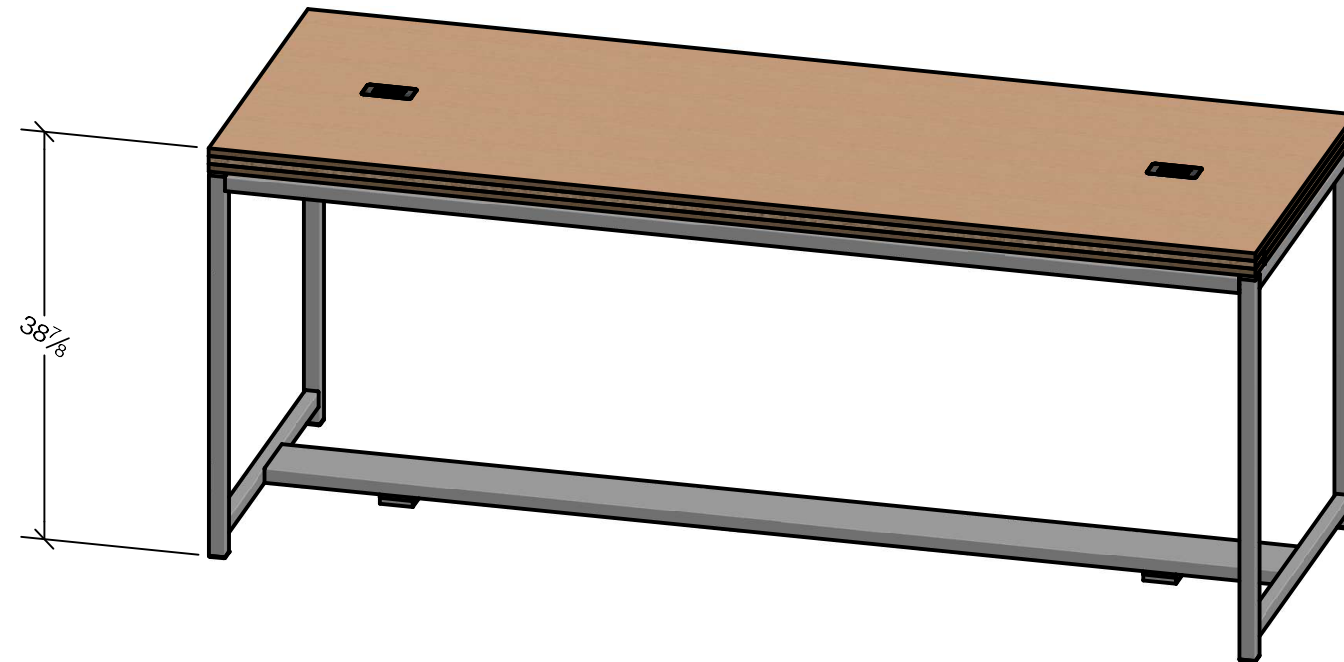

Qty:	Part Number	Description
1	IRS-VW-1385	8FT COLLABORATION TABLE
2	N/A	CONCRETE WEDGE, 3/8IN DIAMETER, 3IN LONG
2	N/A	FLOOR ANCHORED U BRACKETS
4	N/A	SET SCREWS
1	IRS-VW-1485	8FT COLLABORATIOIN TABLE TOP (ECHO)
1	N/A	DUPLEX WITH 15FT WHIP

**IRS-VW-1385
8FT COLLABORATION
TABLE**

585 Western Blvd.
Turtle Lake, WI 54889
InfinityRetailServices.com

Part Name:
8' Collaboration Table

Part No:
1385-R1

Drawn By:
Mike

Date:
1/27/2020

REV
0

Sheet:
38 OF 71