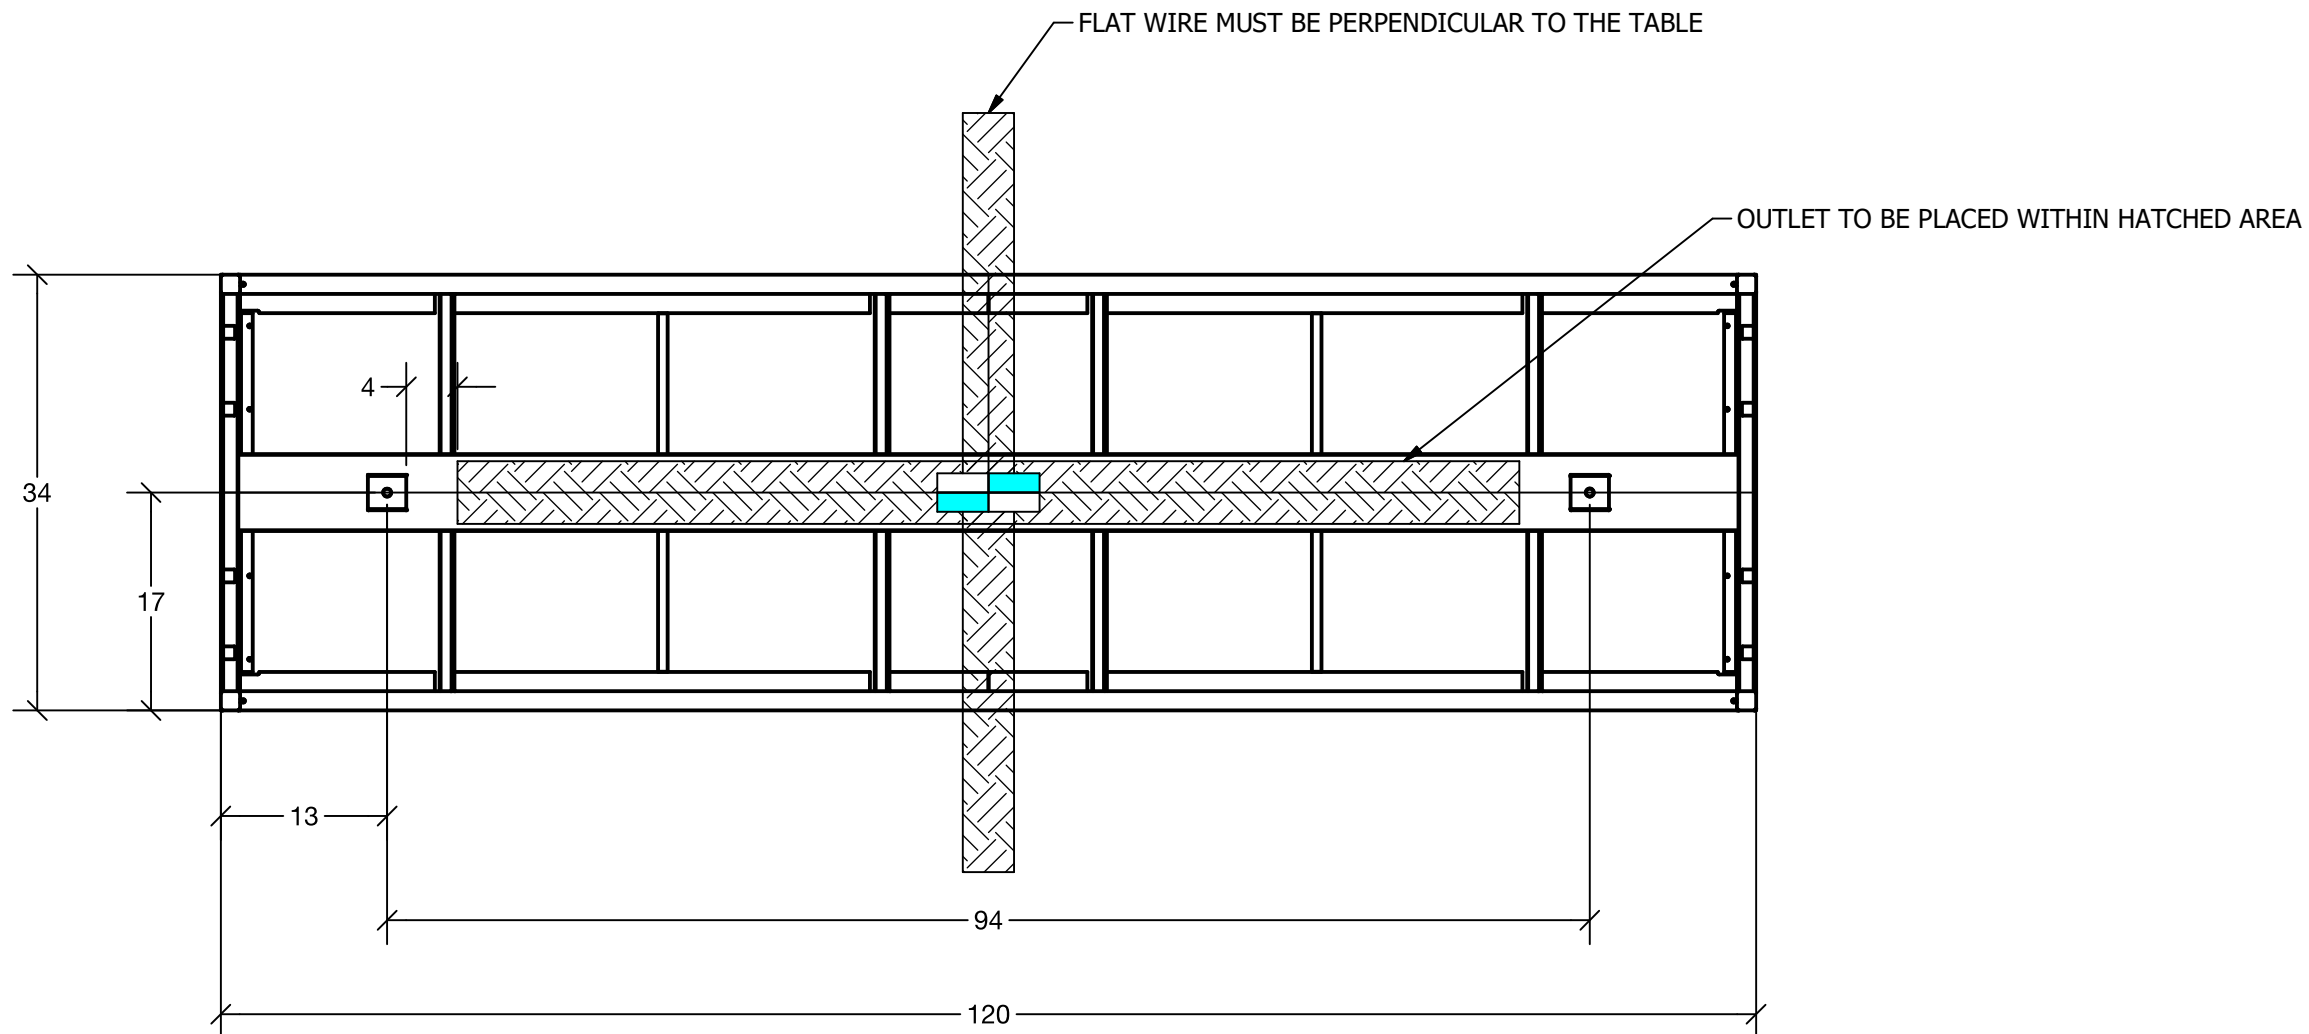

Qty:	Part Number	Description
1	IRS-VW-1384	10FT COLLABORATION TABLE
2	N/A	CONCRETE WEDGE, 3/8IN DIAMETER, 3IN LONG
2	N/A	FLOOR ANCHORED U BRACKETS
4	N/A	SET SCREWS
1	IRS-VW-1481	10FT COLLABORATIOIN TABLE TOP (ECHO)
1	N/A	DUPLEX WITH 16FT WHIP
1	N/A	DUPLEX WITH 9FT WHIP

**IRS-VW-1384  
10FT COLLABORATION  
TABLE**

585 Western Blvd.  
Turtle Lake, WI 54889  
InfinityRetailServices.com

Part Name:  
10' Collaboration Table

Part No:  
1384-R1

Drawn By: Mike Date: 1/27/2020

REV 0 Sheet: 37 OF 71