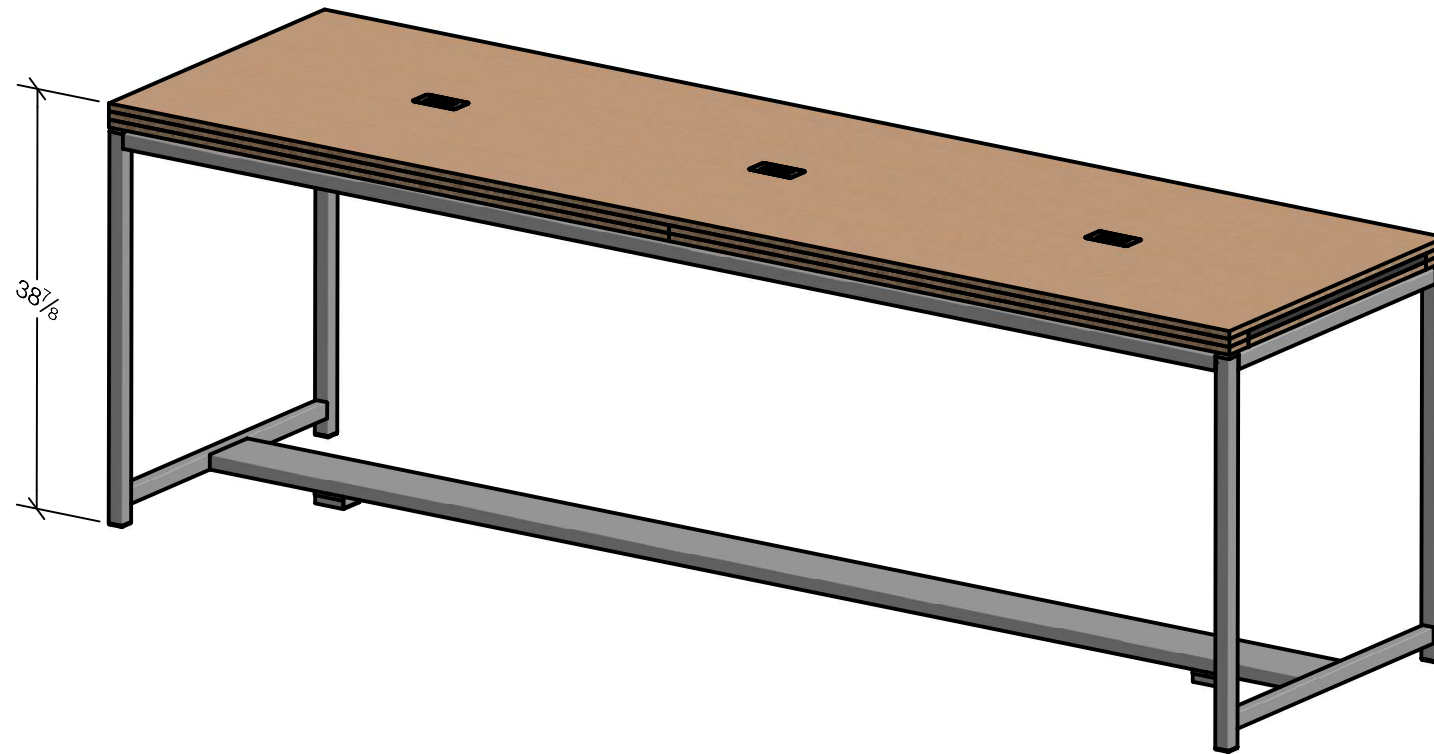

Qty:	Part Number	Description
1	IRS-VW-1384	10FT COLLABORATION TABLE
2	N/A	CONCRETE WEDGE, 3/8IN DIAMETER, 3IN LONG
2	N/A	FLOOR ANCHORED U BRACKETS
4	N/A	SET SCREWS
1	IRS-VW-1481	10FT COLLABORATIOIN TABLE TOP (ECHO)
1	N/A	DUPLEX WITH 16FT WHIP
1	N/A	DUPLEX WITH 9FT WHIP

**IRS-VW-1384  
10FT COLLABORATION  
TABLE**

585 Western Blvd.  
Turtle Lake, WI 54889  
InfinityRetailServices.com

Part Name:  
10' Collaboration Table

Part No:  
1384-R1

Drawn By: Mike Date: 1/27/2020

REV 0 Sheet: 37 OF 71