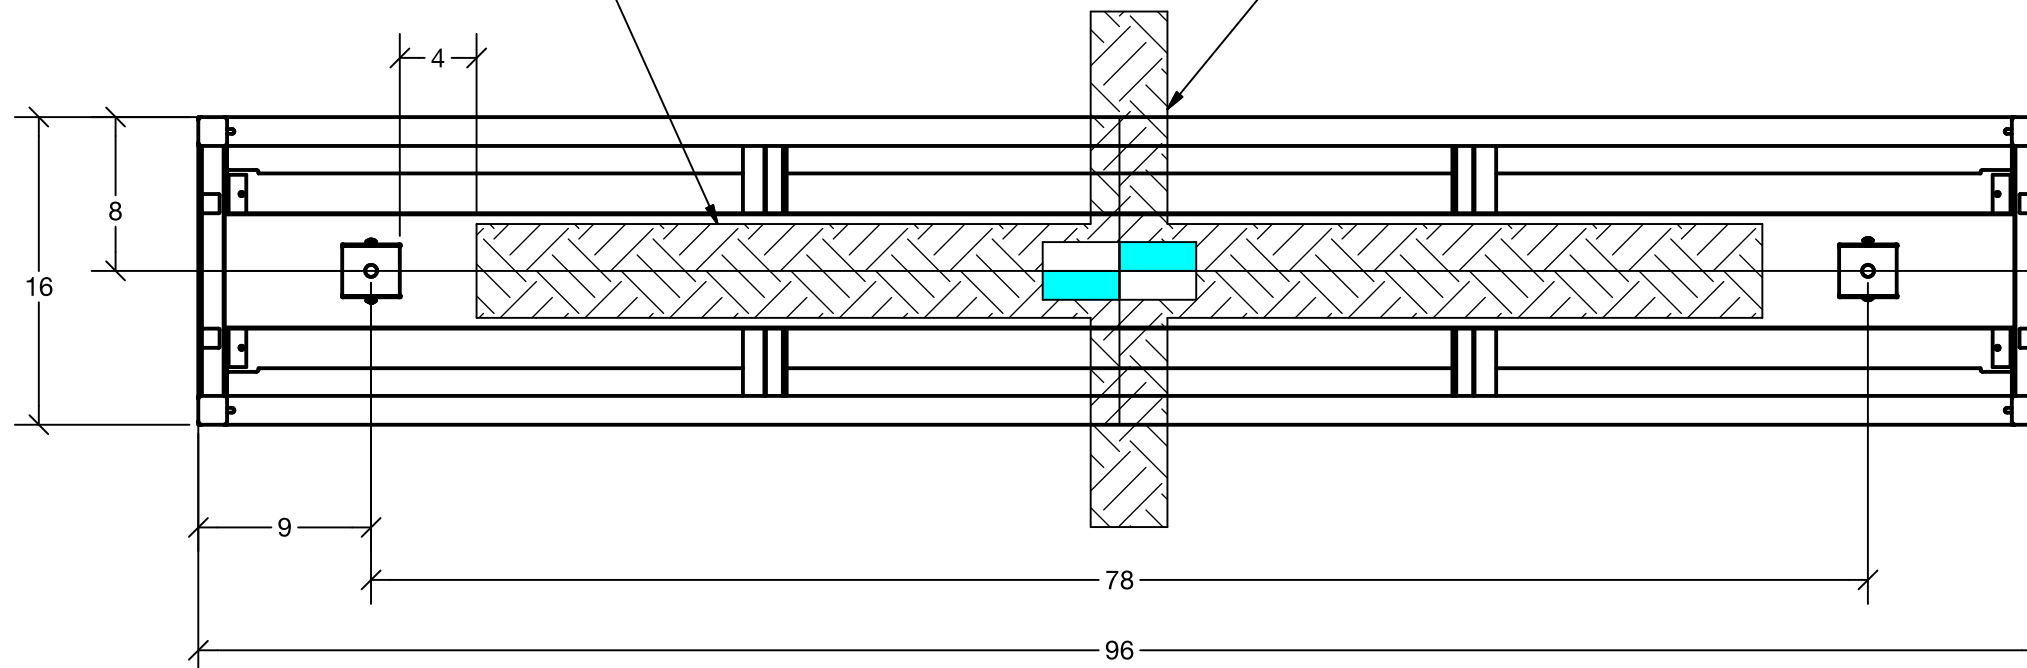

Qty:	Part Number	Description
1	IRS-VW-1382	6FT EXPERIENCE BAR
2	N/A	CONCRETE WEDGE, 3/8IN DIAMETER, 3IN LONG
2	N/A	FLOOR ANCHORED U BRACKETS
4	N/A	SET SCREWS
1	N/A	DUPLEX WITH 13FT WHIP
1	BE106000-10	SURGE PROTECTOR

**IRS-VW-1382
8FT EXPERIENCE
BAR**

OUTLETS TO BE PLACED WITHIN HATCHED AREA

FLAT WIRE MUST BE PERPENDICULAR TO THE TABLE

585 Western Blvd.
Turtle Lake, WI 54889
InfinityRetailServices.com

Part Name:
8' Experience Bar

Part No:
1382-R1

Drawn By:
Mike

Date:
1/27/2020

REV
0

Sheet:
42 OF 71