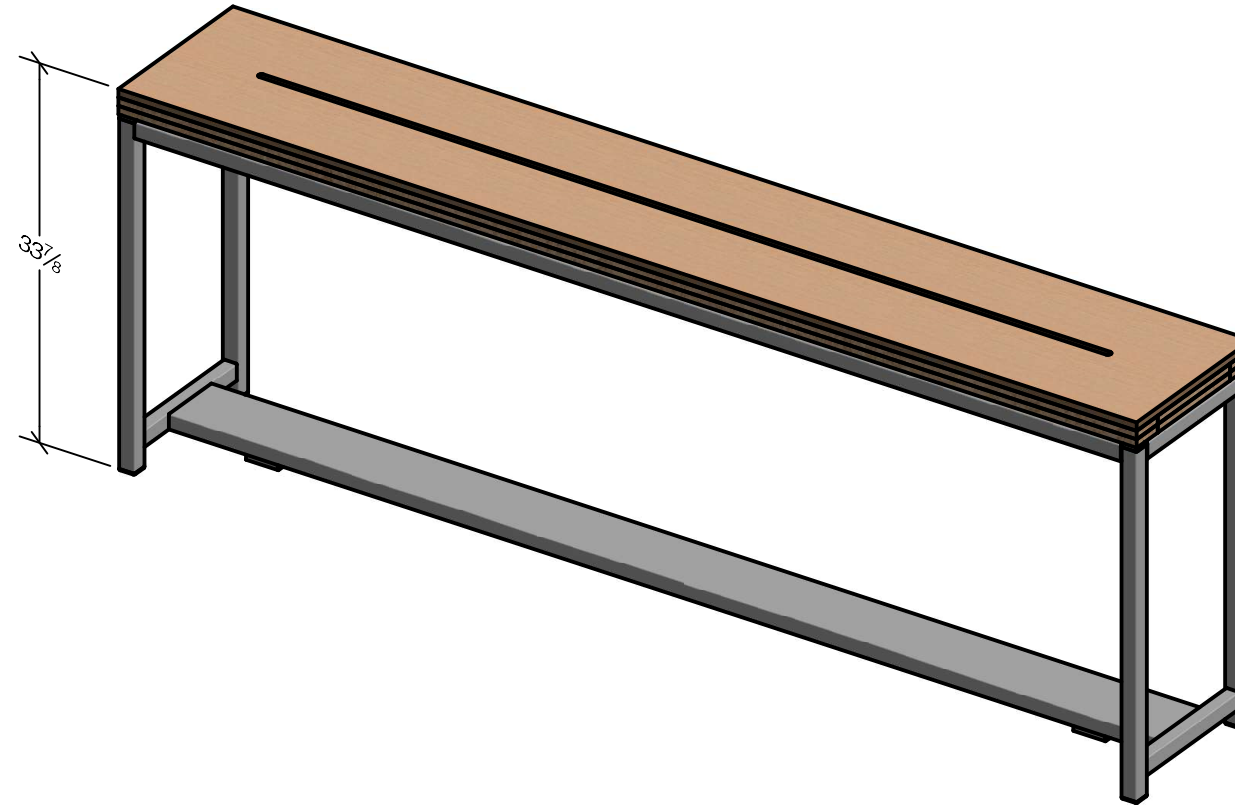

Qty:	Part Number	Description
1	IRS-VW-1382	6FT EXPERIENCE BAR
2	N/A	CONCRETE WEDGE, 3/8IN DIAMETER, 3IN LONG
2	N/A	FLOOR ANCHORED U BRACKETS
4	N/A	SET SCREWS
1	N/A	DUPLEX WITH 13FT WHIP
1	BE106000-10	SURGE PROTECTOR

**IRS-VW-1382
8FT EXPERIENCE
BAR**

OUTLETS TO BE PLACED WITHIN HATCHED AREA

FLAT WIRE MUST BE PERPENDICULAR TO THE TABLE

585 Western Blvd.
Turtle Lake, WI 54889
InfinityRetailServices.com

Part Name:
8' Experience Bar

Part No:
1382-R1

Drawn By:
Mike

Date:
1/27/2020

REV
0

Sheet:
42 OF 71