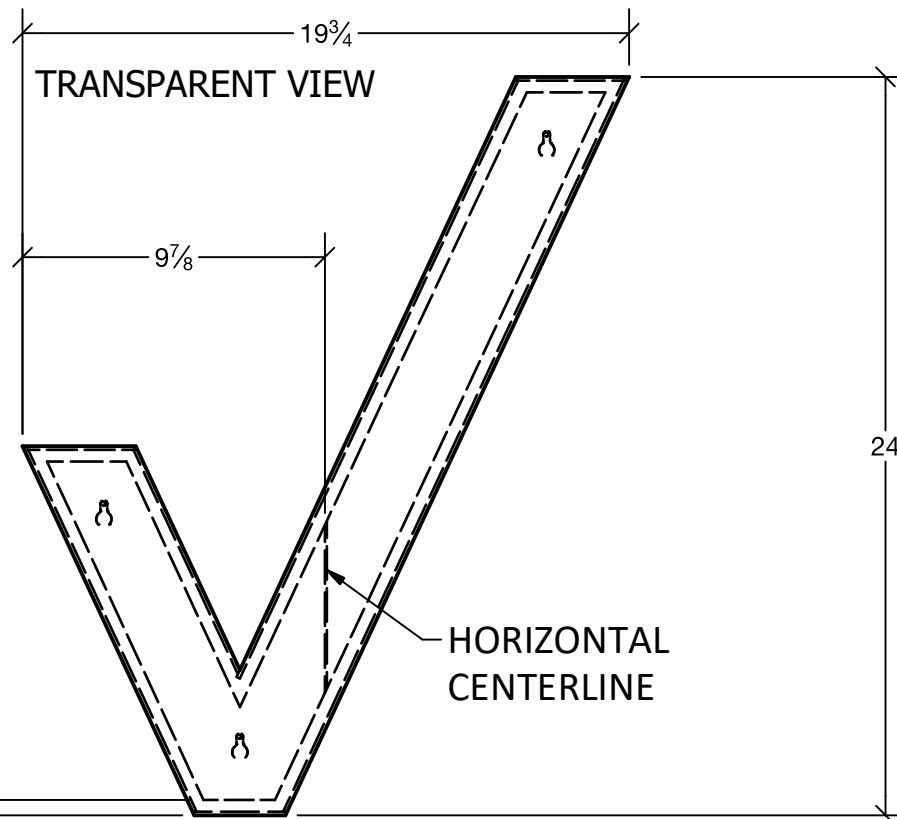

Qty:	Part Number	Description
1	IRS-VW-1372	24IN Checkmark
4	N/A	#8x3IN STEEL STUD SCREW
3	N/A	NO.6 1IN, PAN HEAD SHEET METAL SCREW (POSSIBLY INSTALLED)

**IRS-VW-1372
24IN CHECKMARK**

585 Western Blvd.
Turtle Lake, WI 54889
InfinityRetailServices.com

Part Name:	24IN Checkmark
Part No:	1372

Drawn By:	Mike	Date:	1/27/2020
REV	0	Sheet:	19 OF 71