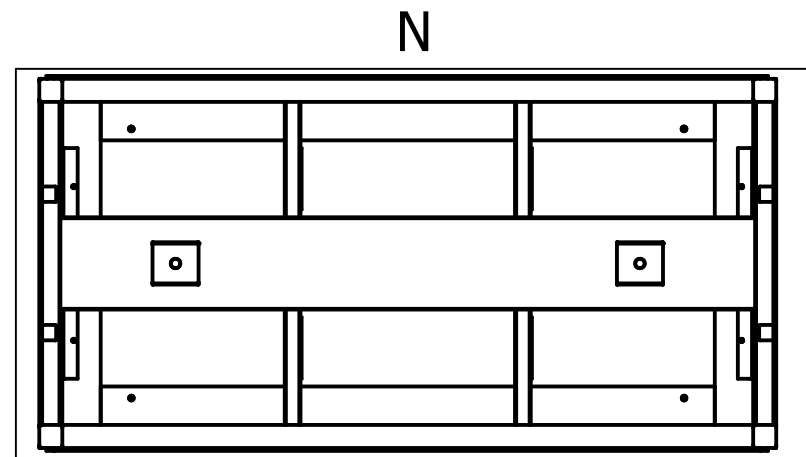

Qty:	Part Number	Description
1	IRS-VW-1296	SMALL BUSINESS TABLE
2	N/A	CONCRETE ANCHOR, 3/8IN DIAMETER, 3IN LONG
2	N/A	1/2"x1.5" LAG SCREWS
1	ELECTRICAL	QUAD BOX - 4FT WHIP

IRS-VW-1296
Small Business Table

INFINITY
RETAIL SERVICES
585 Western Blvd.
Turtle Lake, WI 54889
InfinityRetailServices.com

Part Name:	NextGen Business Table
Part No:	1296-R2

Drawn By:	Mike	Date:	1/27/2020
REV	0	Sheet:	30 OF 71

IRS-VW-1296
Small Business Table
Electrical Detail