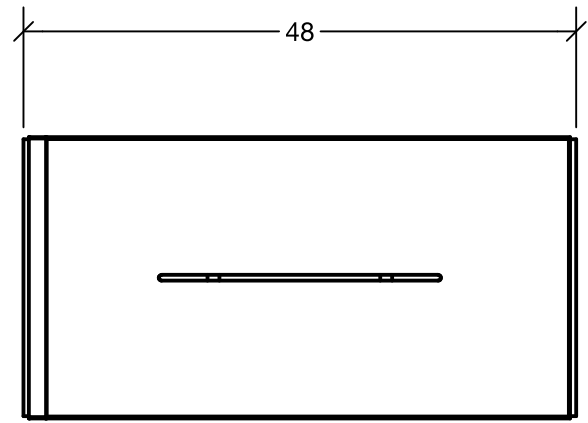

Qty:	Part Number	Description
1	IRS-VW-1296	SMALL BUSINESS TABLE
2	N/A	CONCRETE ANCHOR, 3/8IN DIAMETER, 3IN LONG
2	N/A	1/2"x1.5" LAG SCREWS
1	ELECTRICAL	QUAD BOX - 4FT WHIP

IRS-VW-1296
Small Business Table

INFINITY
RETAIL SERVICES
585 Western Blvd.
Turtle Lake, WI 54889
InfinityRetailServices.com

Part Name:	NextGen Business Table
Part No:	1296-R2

Drawn By:	Mike	Date:	1/27/2020
REV	0	Sheet:	30 OF 71

IRS-VW-1296
Small Business Table
Electrical Detail