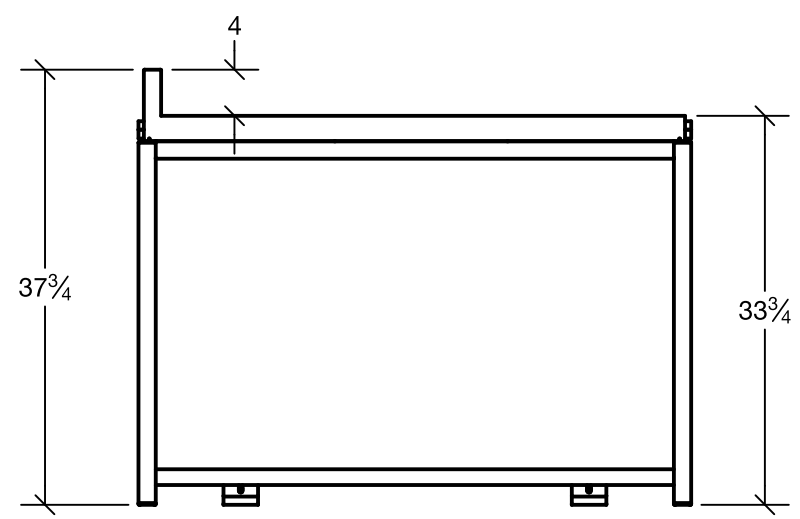

Qty:	Part Number	Description
1	IRS-VW-1296	SMALL BUSINESS TABLE
2	N/A	CONCRETE ANCHOR, 3/8IN DIAMETER, 3IN LONG
2	N/A	1/2"x1.5" LAG SCREWS
1	ELECTRICAL	QUAD BOX - 4FT WHIP

IRS-VW-1296
Small Business Table