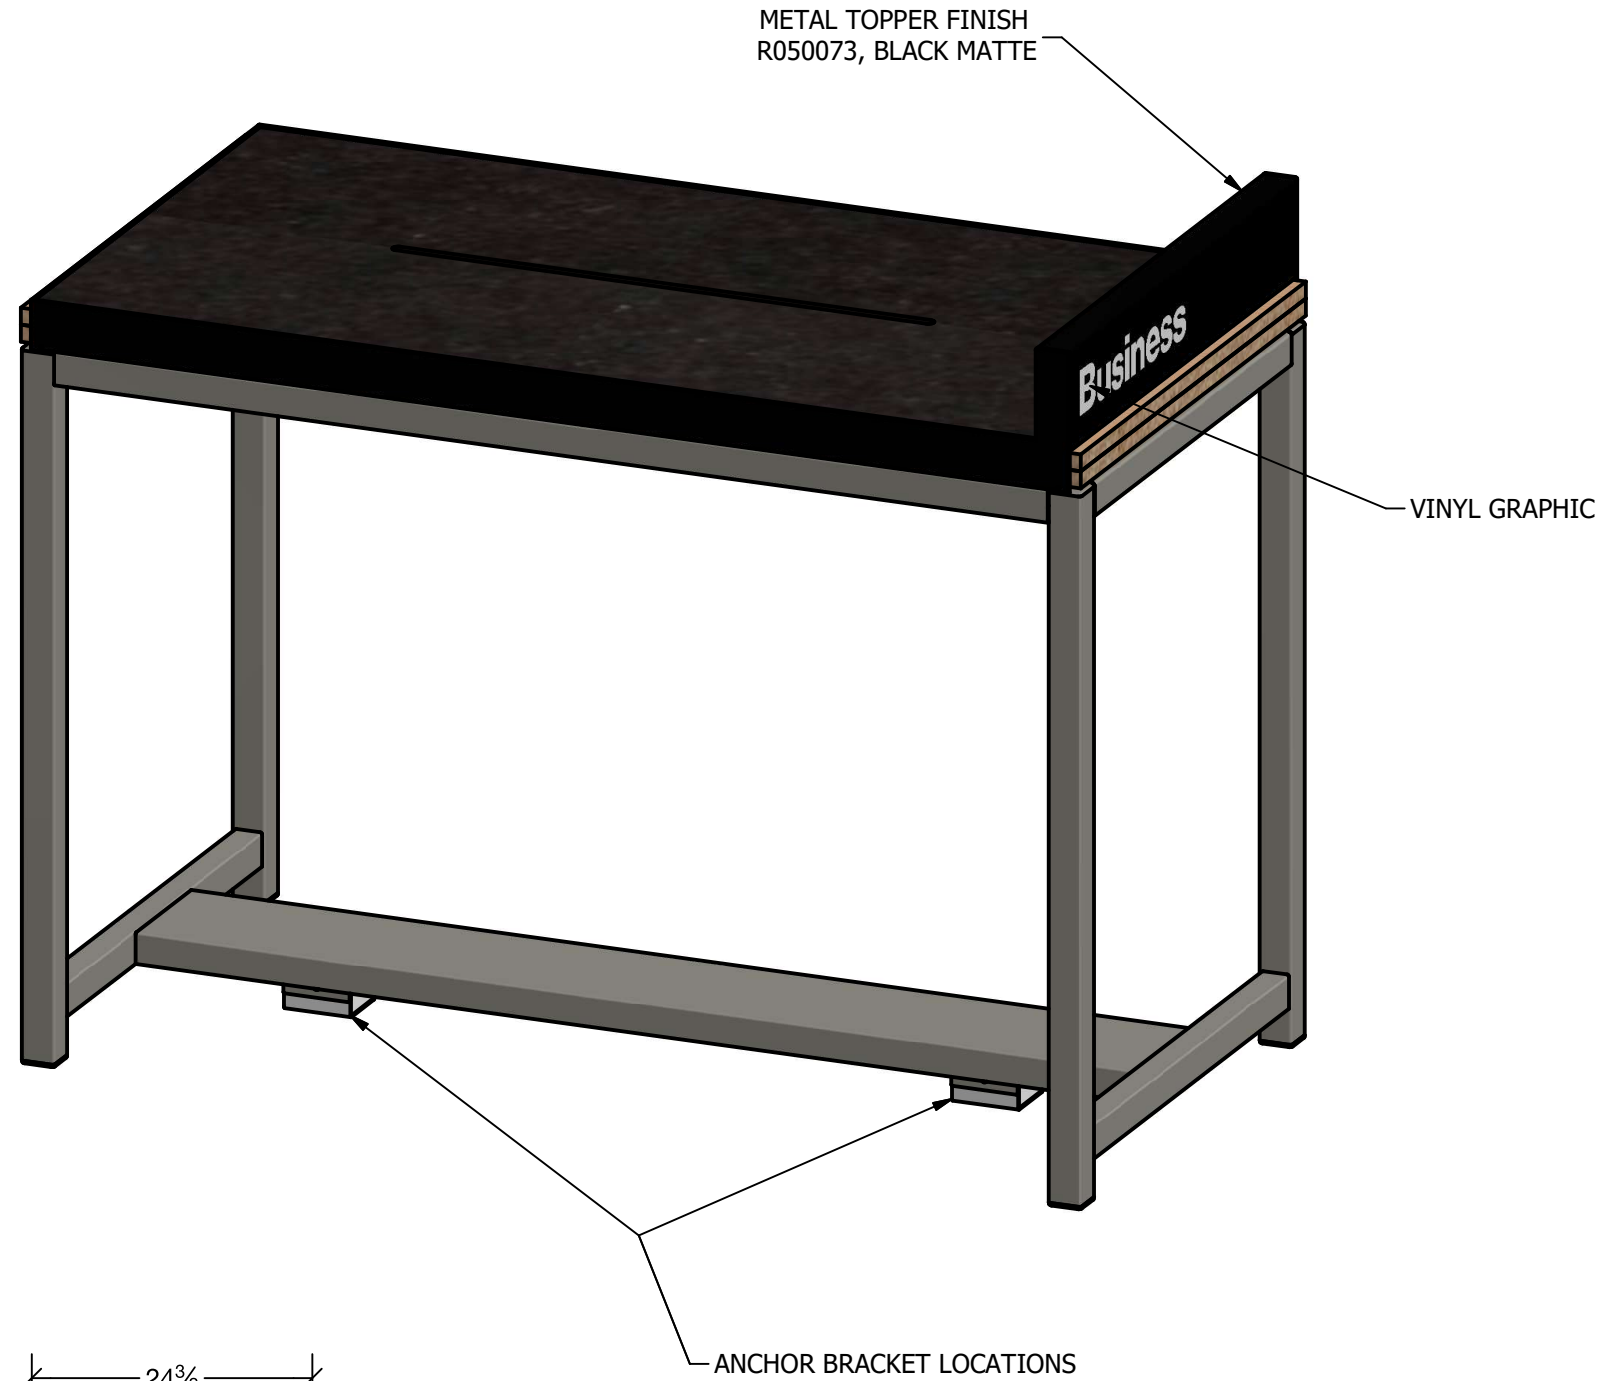

Qty:	Part Number	Description
1	IRS-VW-1296	SMALL BUSINESS TABLE
2	N/A	CONCRETE ANCHOR, 3/8IN DIAMETER, 3IN LONG
2	N/A	1/2"x1.5" LAG SCREWS
1	ELECTRICAL	QUAD BOX - 4FT WHIP

IRS-VW-1296
Small Business Table

INFINITY
RETAIL SERVICES
585 Western Blvd.
Turtle Lake, WI 54889
InfinityRetailServices.com

Part Name:	NextGen Business Table
Part No:	1296-R2

Drawn By:	Mike	Date:	1/27/2020
REV	0	Sheet:	30 OF 71

IRS-VW-1296
Small Business Table
Electrical Detail

585 Western Blvd.
 Turtle Lake, WI 54889
 InfinityRetailServices.com

Part Name:	NextGen Business Table
Part No:	1296-R2

Drawn By:	Mike	Date:	1/27/2020
REV	0	Sheet:	31 OF 71