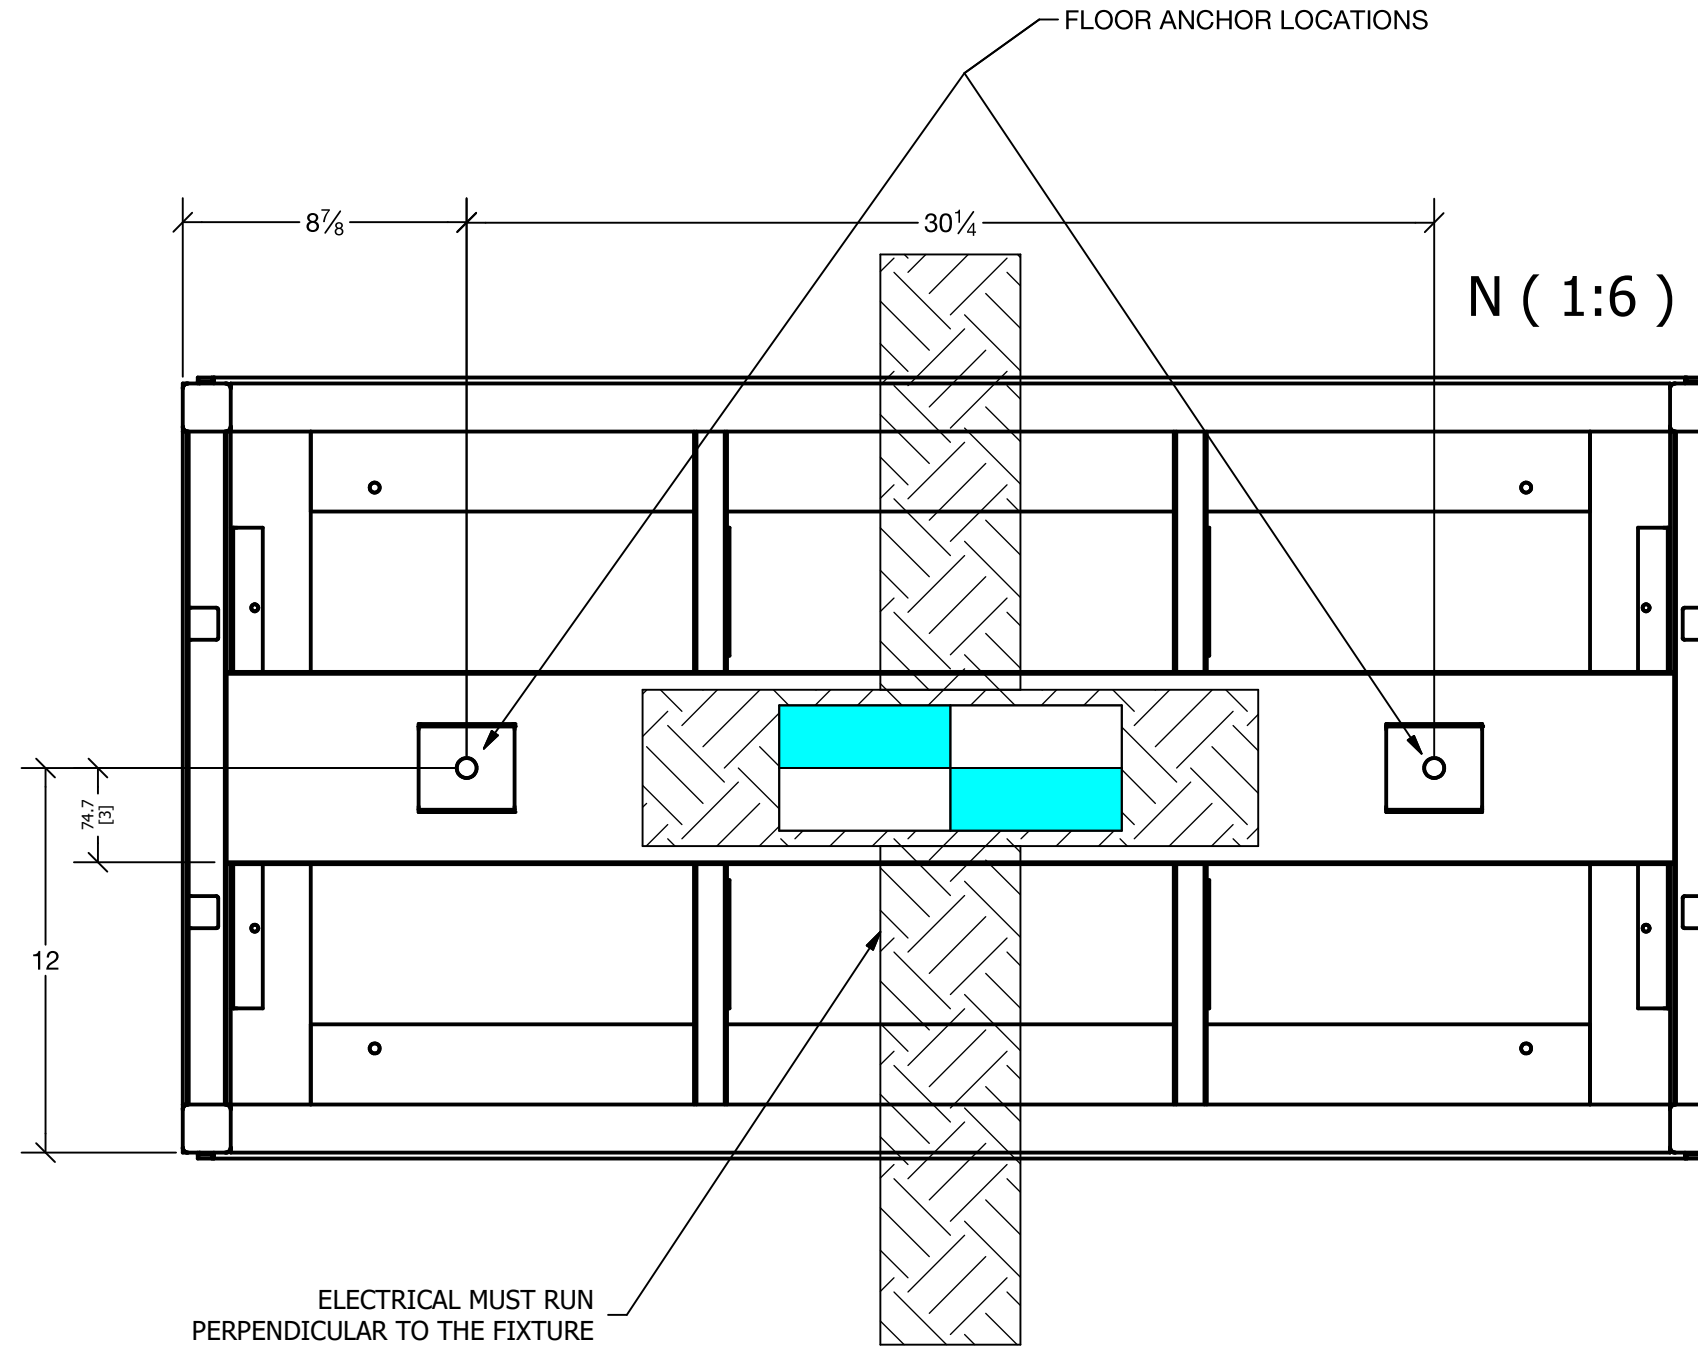

Qty:	Part Number	Description
1	IRS-VW-1296	SMALL BUSINESS TABLE
2	N/A	CONCRETE ANCHOR, 3/8IN DIAMETER, 3IN LONG
2	N/A	1/2"x1.5" LAG SCREWS
1	ELECTRICAL	QUAD BOX - 4FT WHIP

IRS-VW-1296
Small Business Table

INFINITY
RETAIL SERVICES
585 Western Blvd.
Turtle Lake, WI 54889
InfinityRetailServices.com

Part Name:	NextGen Business Table
Part No:	1296-R2

Drawn By:	Mike	Date:	1/27/2020
REV	0	Sheet:	30 OF 71

IRS-VW-1296
Small Business Table
Electrical Detail