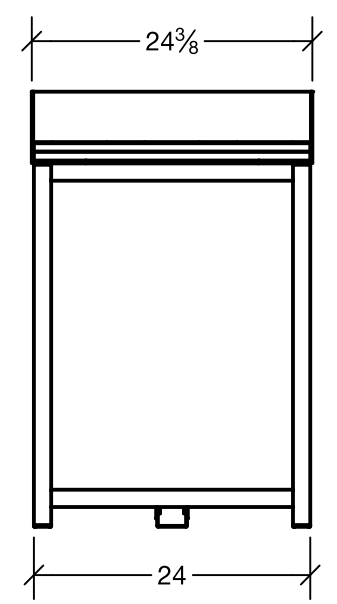

Qty:	Part Number	Description
1	IRS-VW-1296	SMALL BUSINESS TABLE
2	N/A	CONCRETE ANCHOR, 3/8IN DIAMETER, 3IN LONG
2	N/A	1/2"x1.5" LAG SCREWS
1	ELECTRICAL	QUAD BOX - 4FT WHIP

IRS-VW-1296
Small Business Table

INFINITY
RETAIL SERVICES
585 Western Blvd.
Turtle Lake, WI 54889
InfinityRetailServices.com

Part Name:	NextGen Business Table
Part No:	1296-R2

Drawn By:	Mike	Date:	1/27/2020
REV	0	Sheet:	30 OF 71

IRS-VW-1296
Small Business Table
Electrical Detail