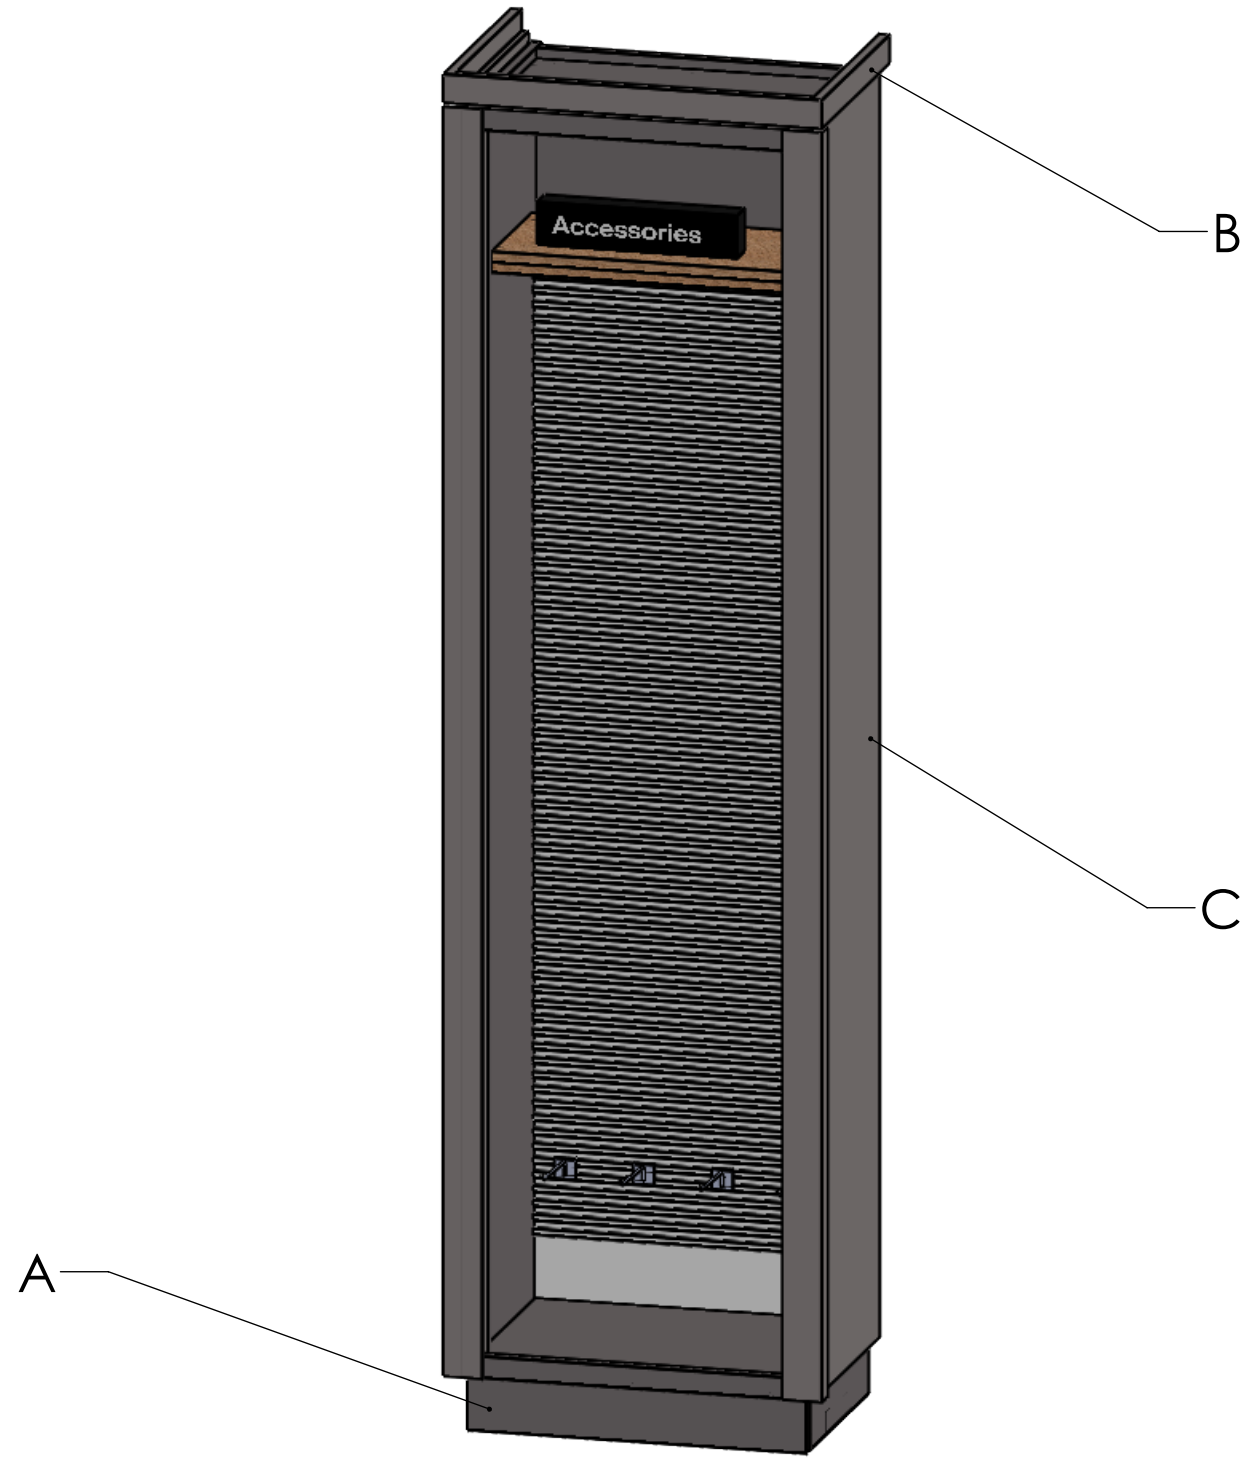

8		7		6		5		4		3		2		1	
IRS-VW-1393 4' NEXT GEN SHELF CABINET															
25	6IN WHITE SLAT WALL HOOK														
1	BASE DECK (A)														
1	TOP TRIM (B)														
1	WALL CABINET MAG WAYFINDER														
TBD	SIDE END PANELS (C)														
TBD	PS24V/75/S - POWER SUPPLY FOR 24VDC. LED 30W 12 WAY BOX														
WALL BAY HARDWARE KIT															
6	#8X3" STEEL STUD SCREW														
2	5X24mm STEEL DOWEL														
15	90048A201 #8 1.25 FH WOOD SCREW ZINC														

NOTES:  
BREAK ALL SHARP EDGES  
QTY=

**INFINITY**  
RETAIL SERVICES

INFINITY RETAIL SERVICES  
585 WESTERN BLVD.  
TURTLE LAKE, WI 54889

DRAWN BY:  
MWJ

UNLESS OTHERWISE SPECIFIED  
DIMENSIONS ARE IN INCHES.  
TOLERANCES ARE:  
.X=±0.015  
.XX=±0.010  
.XXX=±0.005  
.XXXX=±0.002  
FRACTIONAL=±1/32  
ANGULAR=±0°30'

PART NAME: 2FT SLAT WALL CABINET			
IRS-VW-1391			
SIZE: B	MATERIAL:	CUSTOMER:	REV: A
SCALE: N/A		DATE: 9/18/2018	SHEET 1 OF 1