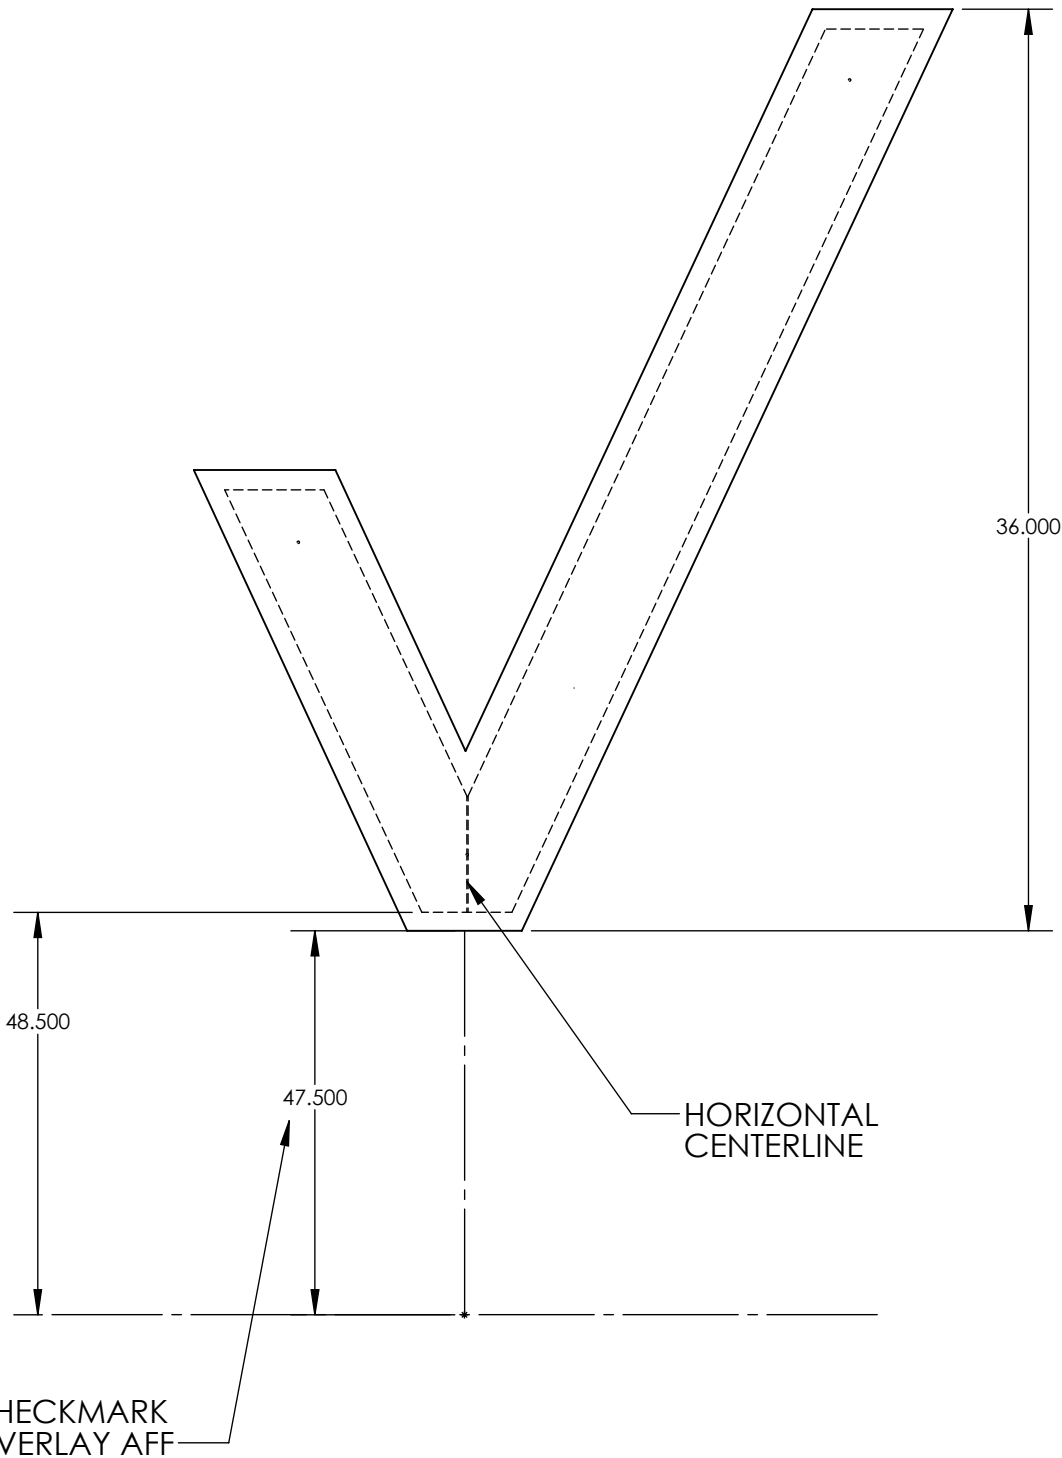

QTY	36IN CHECKMARK
4	#8X3" STEEL STUD SCREW
3	#6 SIZE 1", PAN HEAD SHEET METAL SCREW (POSSIBLY INSTALLED)

TRANSPARENT VIEW

NOTES:  
BREAK ALL SHARP EDGES  
QTY=

INFINITY RETAIL SERVICES  
585 WESTERN BLVD.  
TURTLE LAKE, WI 54889

DRAWN BY:  
MWJ

UNLESS OTHERWISE SPECIFIED  
DIMENSIONS ARE IN INCHES.  
TOLERANCES ARE:  
.X=±0.015  
.XX=±0.010  
.XXX=±0.005  
.XXXX=±0.002  
FRACTIONAL=±1/32  
ANGULAR=± 0°30'

PART NAME: 36 IN CHECKMARK

IRS-VW-1373

SIZE: B	MATERIAL:	CUSTOMER:	REV: A
------------	-----------	-----------	-----------

SCALE: N/A | DATE: 6/22/2018 | SHEET 1 OF 1